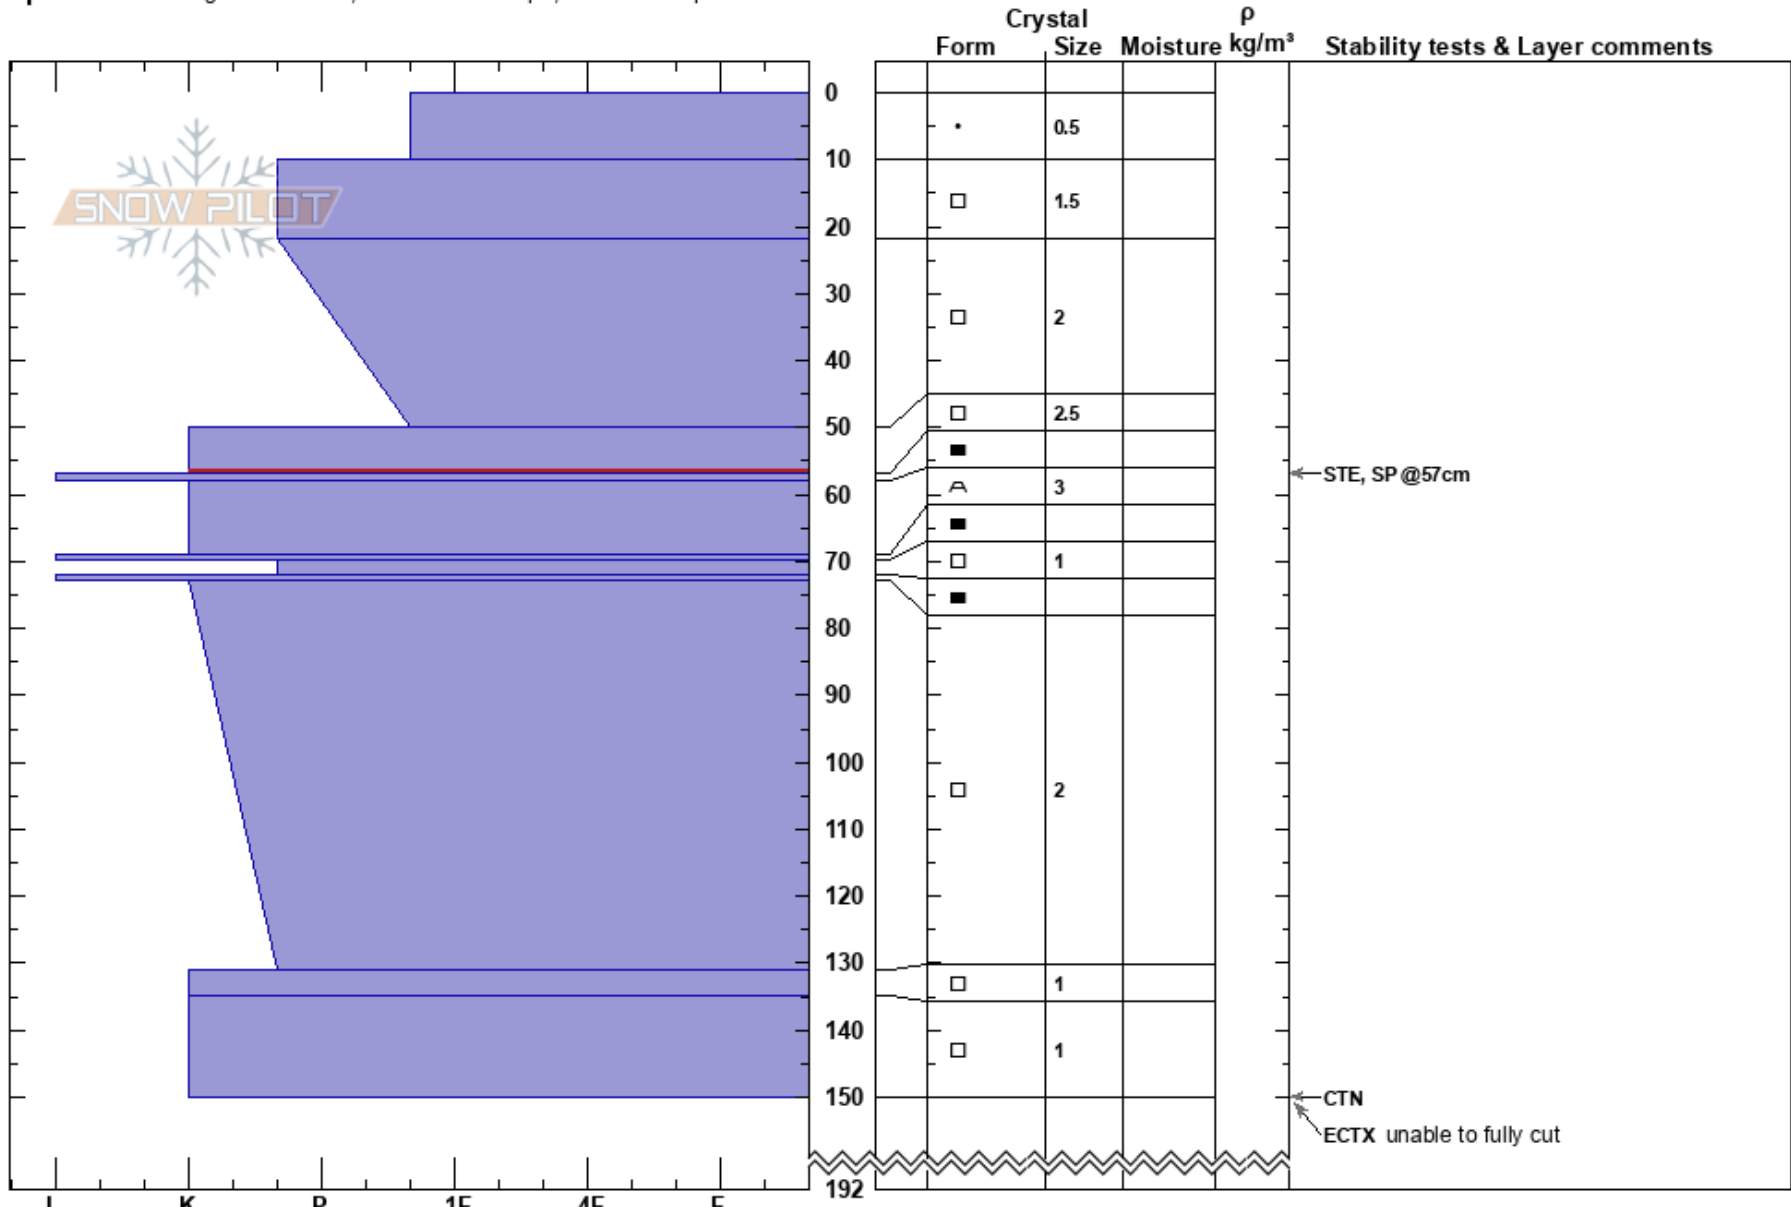

Orbit top finger  
 Madison Range-N  
 MT  
 Elevation: 10200 ft  
 Aspect: 340°  
 Specifics: Pit dug in a Ski Area; Ski tracks on slope; We skied slope

Jack Saunders  
 01/18/2017 - 10:20am  
 Co-ord: 45.28279N, -111.44866W  
 Slope Angle: 44°  
 Wind Loading:

Stability: **HS: 192**  
 Air Temperature: **PF: 5** 50-57cm: Problematic layer  
 Sky Cover: BKN  
 Precipitation: NO  
 Wind: Calm

**Notes:** unable to get ECT because the snow was too firm to cut with a cord. easy propagations on shovel shears at 57.