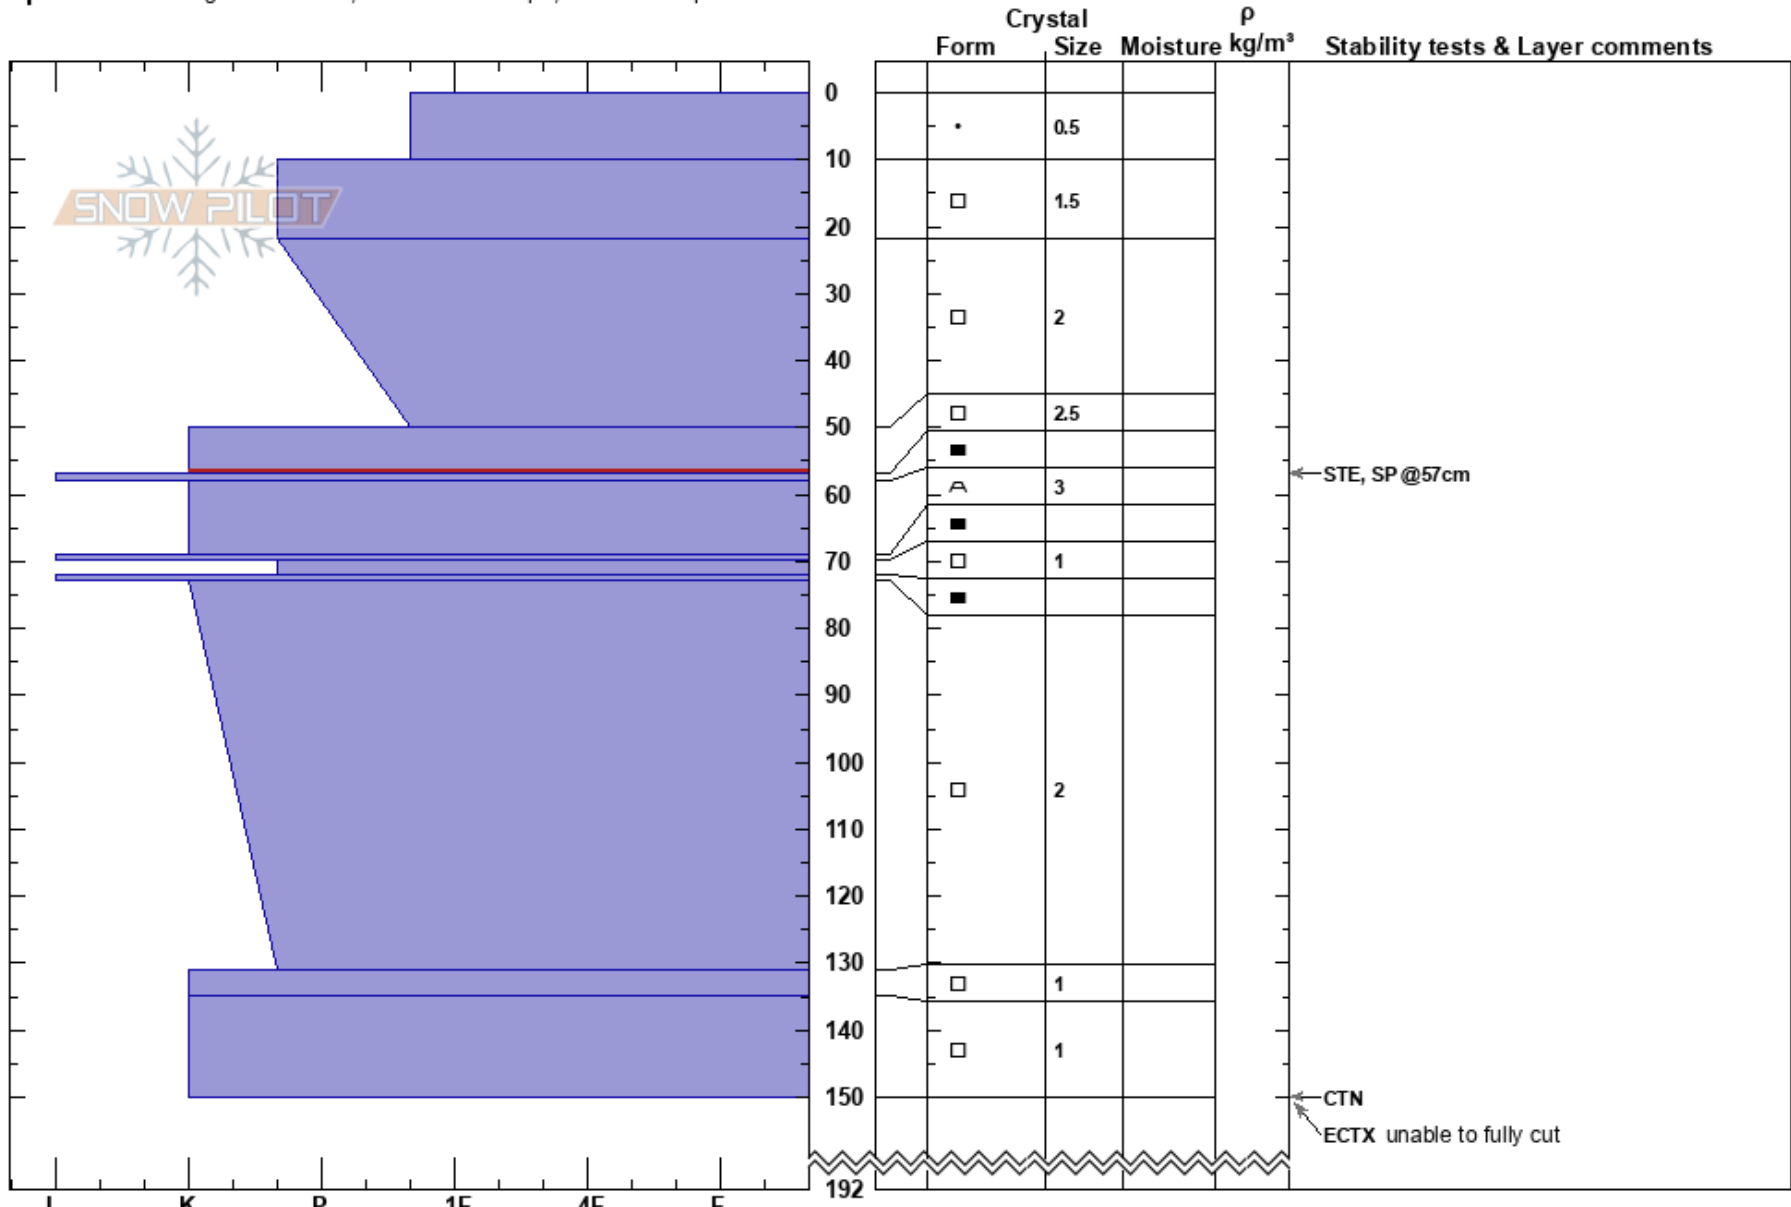

Orbit top finger
 Madison Range-N
 MT
 Elevation: 10200 ft
 Aspect: 340°
 Specifics: Pit dug in a Ski Area; Ski tracks on slope; We skied slope

Jack Saunders
 01/18/2017 - 10:20am
 Co-ord: 45.28279N, -111.44866W
 Slope Angle: 44°
 Wind Loading:

Stability: **HS: 192**
 Air Temperature: **PF: 5** 50-57cm: Problematic layer
 Sky Cover: BKN
 Precipitation: NO
 Wind: Calm

Notes: unable to get ECT because the snow was too firm to cut with a cord. easy propagations on shovel shears at 57.