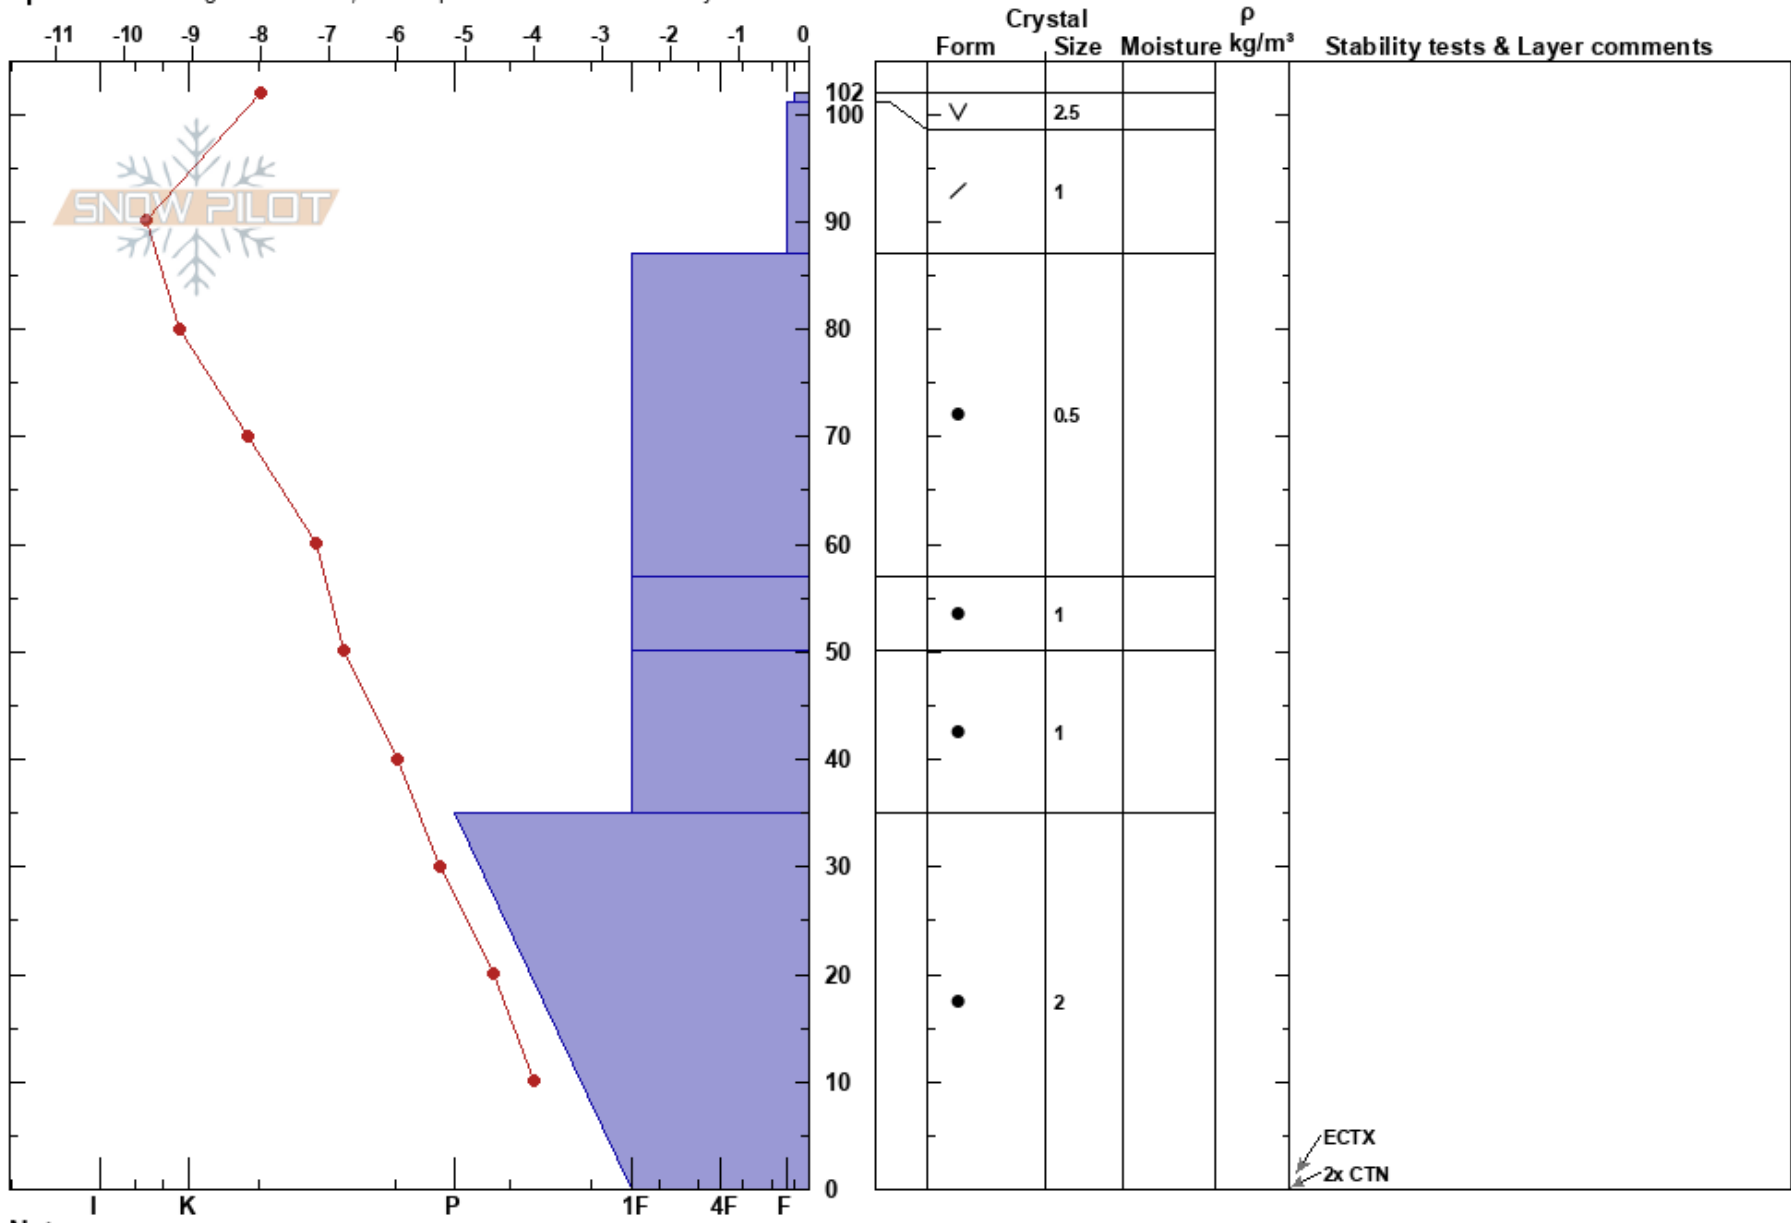

North Study Plot
 Madison Range-N
 MT
 Elevation: 2536 m
 Aspect: 0°

Doug McCabe
 01/18/2017 - 1:00pm
 Co-ord: 45.24773N, -111.45603W
 Slope Angle: 27°
 Wind Loading: no

Stability:
 Air Temperature: 0.6°C
 Sky Cover: SCT
 Precipitation: NO
 Wind: SW Light Breeze

HS: 102
 PF: 25
 Layer Notes:

Specifics: Pit dug in a Ski Area; Pit is representative of backcountry

Notes: Pit dug by JT Schmitt, Tom Leonard, and Doug McCabe

ECTX
 2x CTN