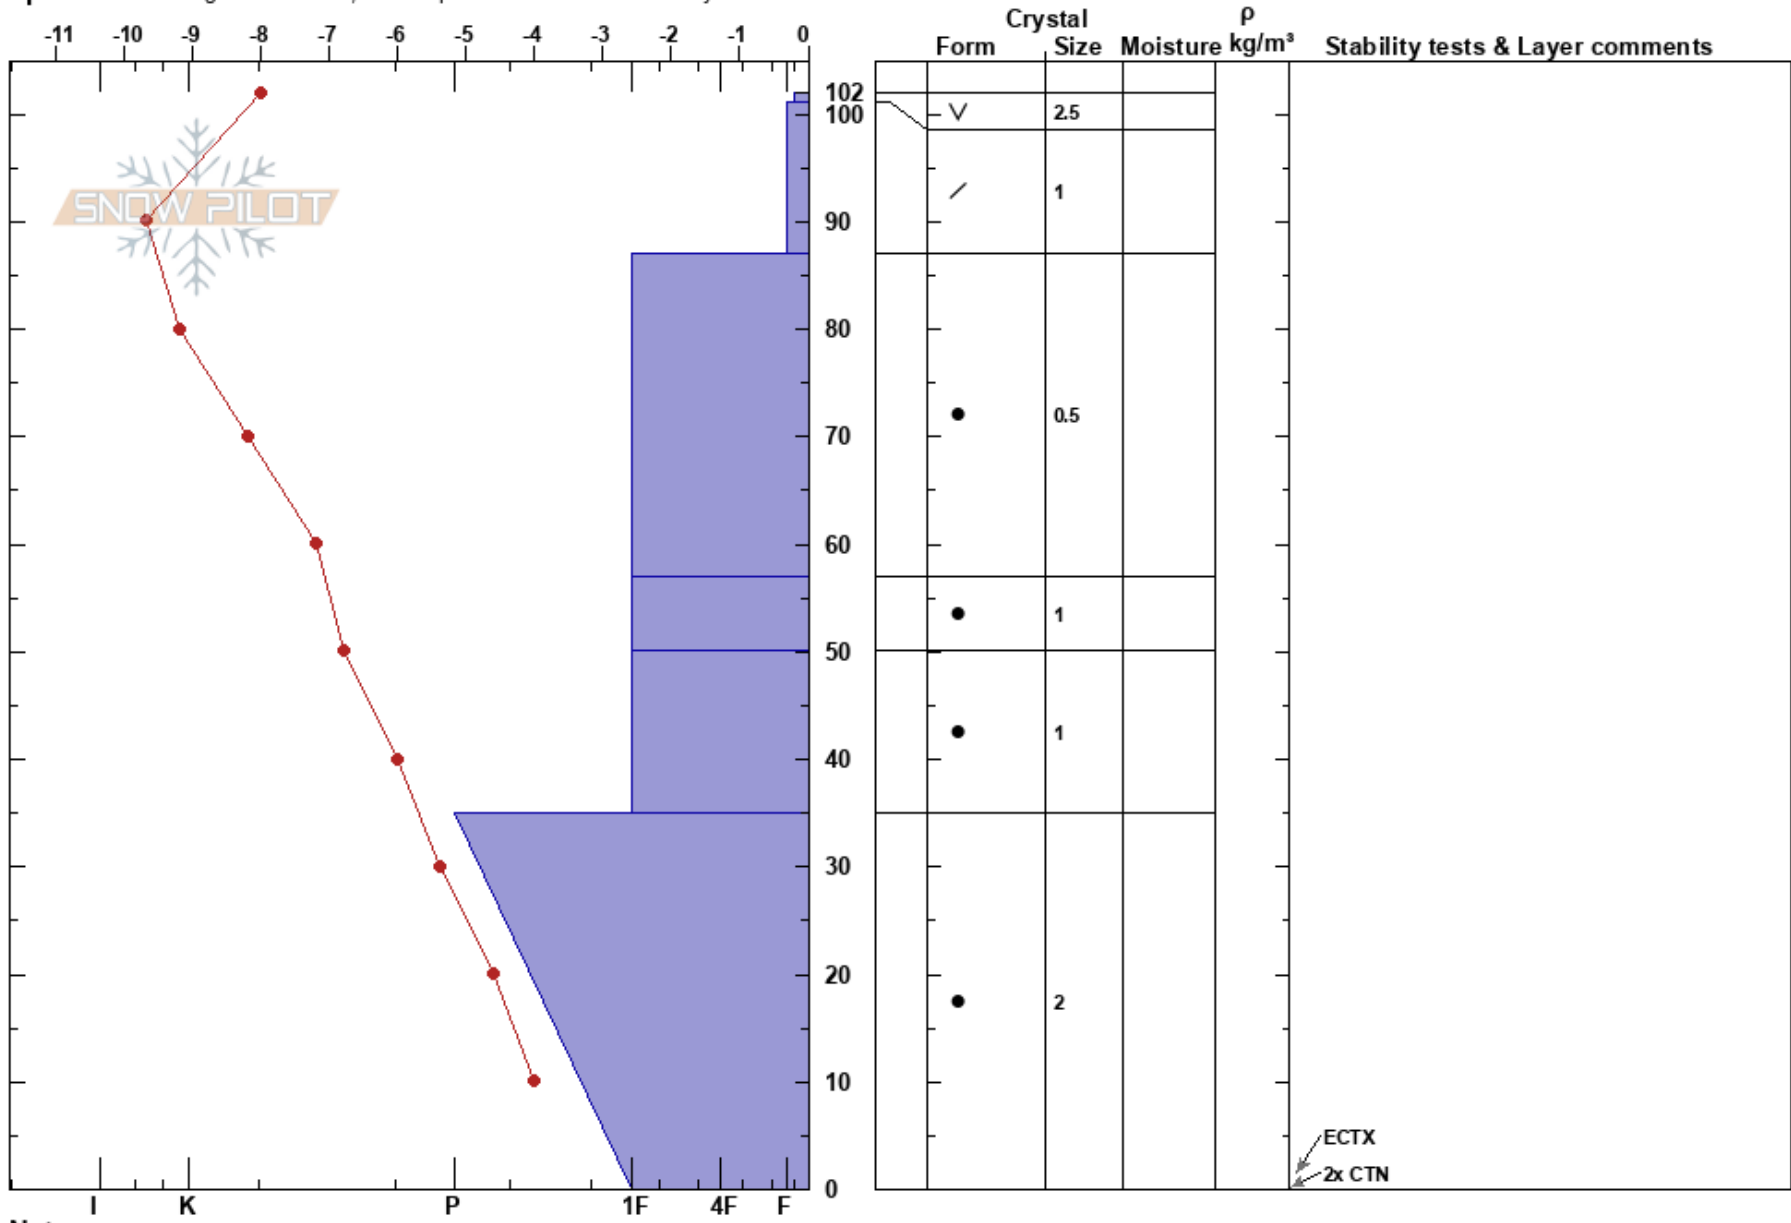

North Study Plot  
 Madison Range-N  
 MT  
 Elevation: 2536 m  
 Aspect: 0°

Doug McCabe  
 01/18/2017 - 1:00pm  
 Co-ord: 45.24773N, -111.45603W  
 Slope Angle: 27°  
 Wind Loading: no

Stability:  
 Air Temperature: 0.6°C  
 Sky Cover: SCT  
 Precipitation: NO  
 Wind: SW Light Breeze

HS: 102  
 PF: 25  
 Layer Notes:

Specifics: Pit dug in a Ski Area; Pit is representative of backcountry

Notes: Pit dug by JT Schmitt, Tom Leonard, and Doug McCabe