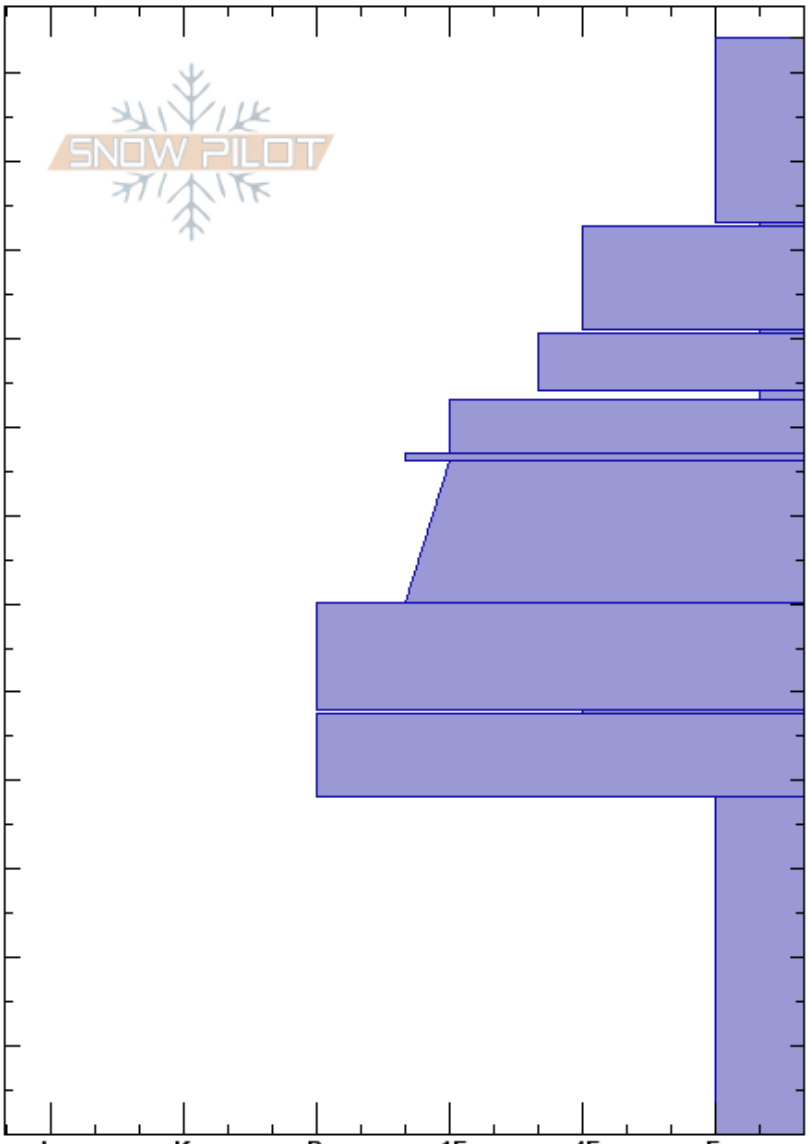

Brushy Fork
 Bitterroot
 MT
 Elevation: 7000 ft
 Aspect: 71°
 Specifics:

Logan King
 01/18/2019 - 1:00pm
 Co-ord: 46.58439N, -114.40262W
 Slope Angle: 24°
 Wind Loading:

Stability: Fair HS: 124
 Air Temperature: -1°C PF: 20
 Sky Cover: BKN
 Precipitation: S1
 Wind: S Light Breeze

Layer Notes:

Height (cm)	Crystal		ρ kg/m ³	Stability tests & Layer comments
	Form	Size		
124				
110	+			
103	∨			← ECTN1 @103cm
100	•			
90	∨			
83	•			← ECTN21 @83cm
80	∨			
75	⊙			
70	•			
60	•			
50	⊙			
45	•			
40				
20	□	2-3		