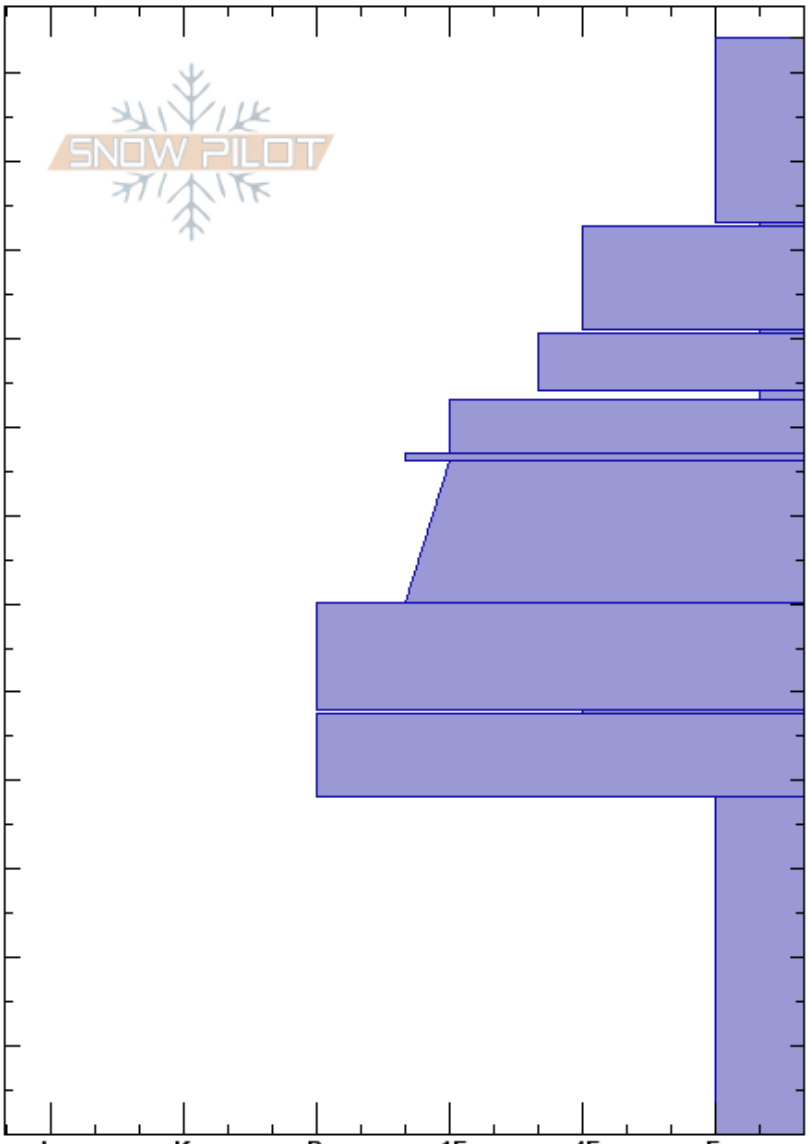

Brushy Fork
 Bitterroot
 MT
 Elevation: 7000 ft
 Aspect: 71°
 Specifics:

Logan King
 01/18/2019 - 1:00pm
 Co-ord: 46.58439N, -114.40262W
 Slope Angle: 24°
 Wind Loading:

Stability: Fair
 Air Temperature: -1°C
 Sky Cover: BKN
 Precipitation: S1
 Wind: S Light Breeze

HS: 124
 PF: 20
 Layer Notes:

Height (ft)	Crystal		ρ kg/m ³	Stability tests & Layer comments
	Form	Size		
124				
120				
110	+			
105	∨			← ECTN1 @103cm
100	•			
95	∨			
90	•			
85	∨			← ECTN21 @83cm
80	•			
75	⊙			
70	•			
60	•			
55	•			
50	⊙			
45	•			
40				
20	□	2-3		