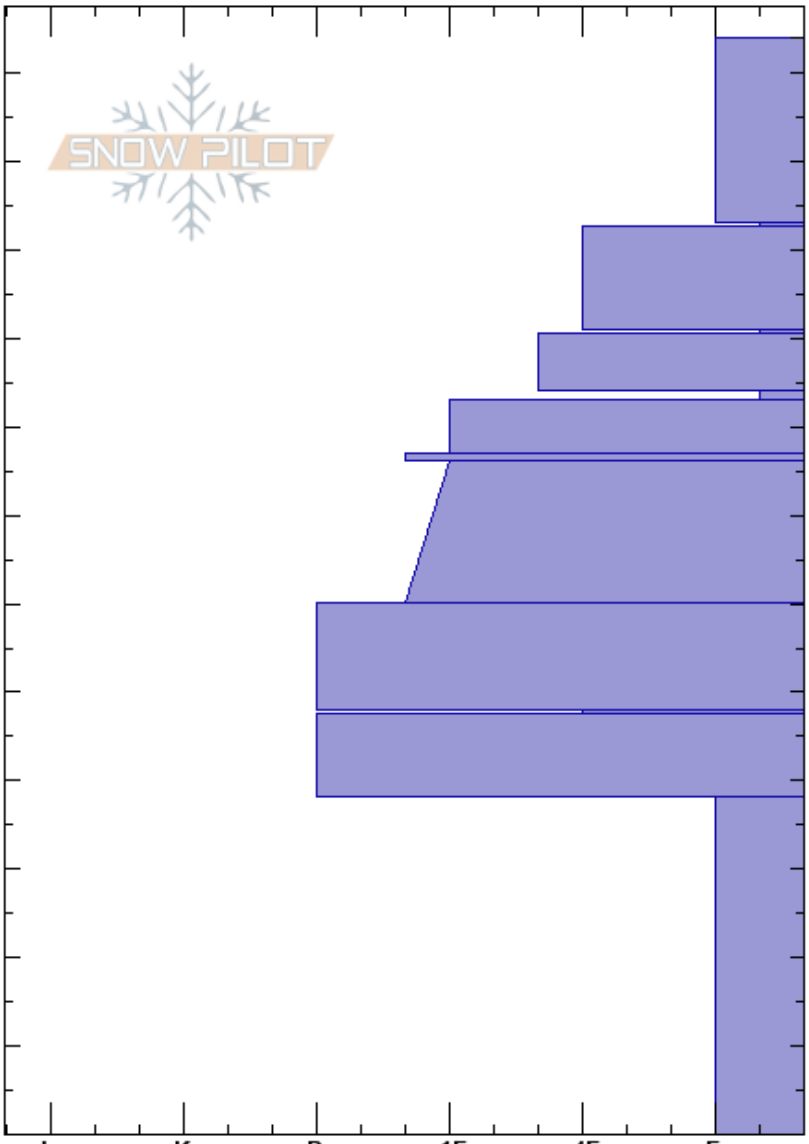

Brushy Fork  
 Bitterroot  
 MT  
 Elevation: 7000 ft  
 Aspect: 71°  
 Specifics:

Logan King  
 01/18/2019 - 1:00pm  
 Co-ord: 46.58439N, -114.40262W  
 Slope Angle: 24°  
 Wind Loading:

Stability: Fair HS: 124  
 Air Temperature: -1°C PF: 20  
 Sky Cover: BKN  
 Precipitation: S1  
 Wind: S Light Breeze

Layer Notes:

Height (cm)	Crystal		Moisture	$\rho$ kg/m <sup>3</sup>	Stability tests & Layer comments
	Form	Size			
115	+				
105	∨				← ECTN1 @103cm
95	•				
90	∨				
85	•				
80	∨				← ECTN21 @83cm
75	•				
70	⊙				
65	•				
55	•				
50	⊙				
45	•				
20	□	2-3			