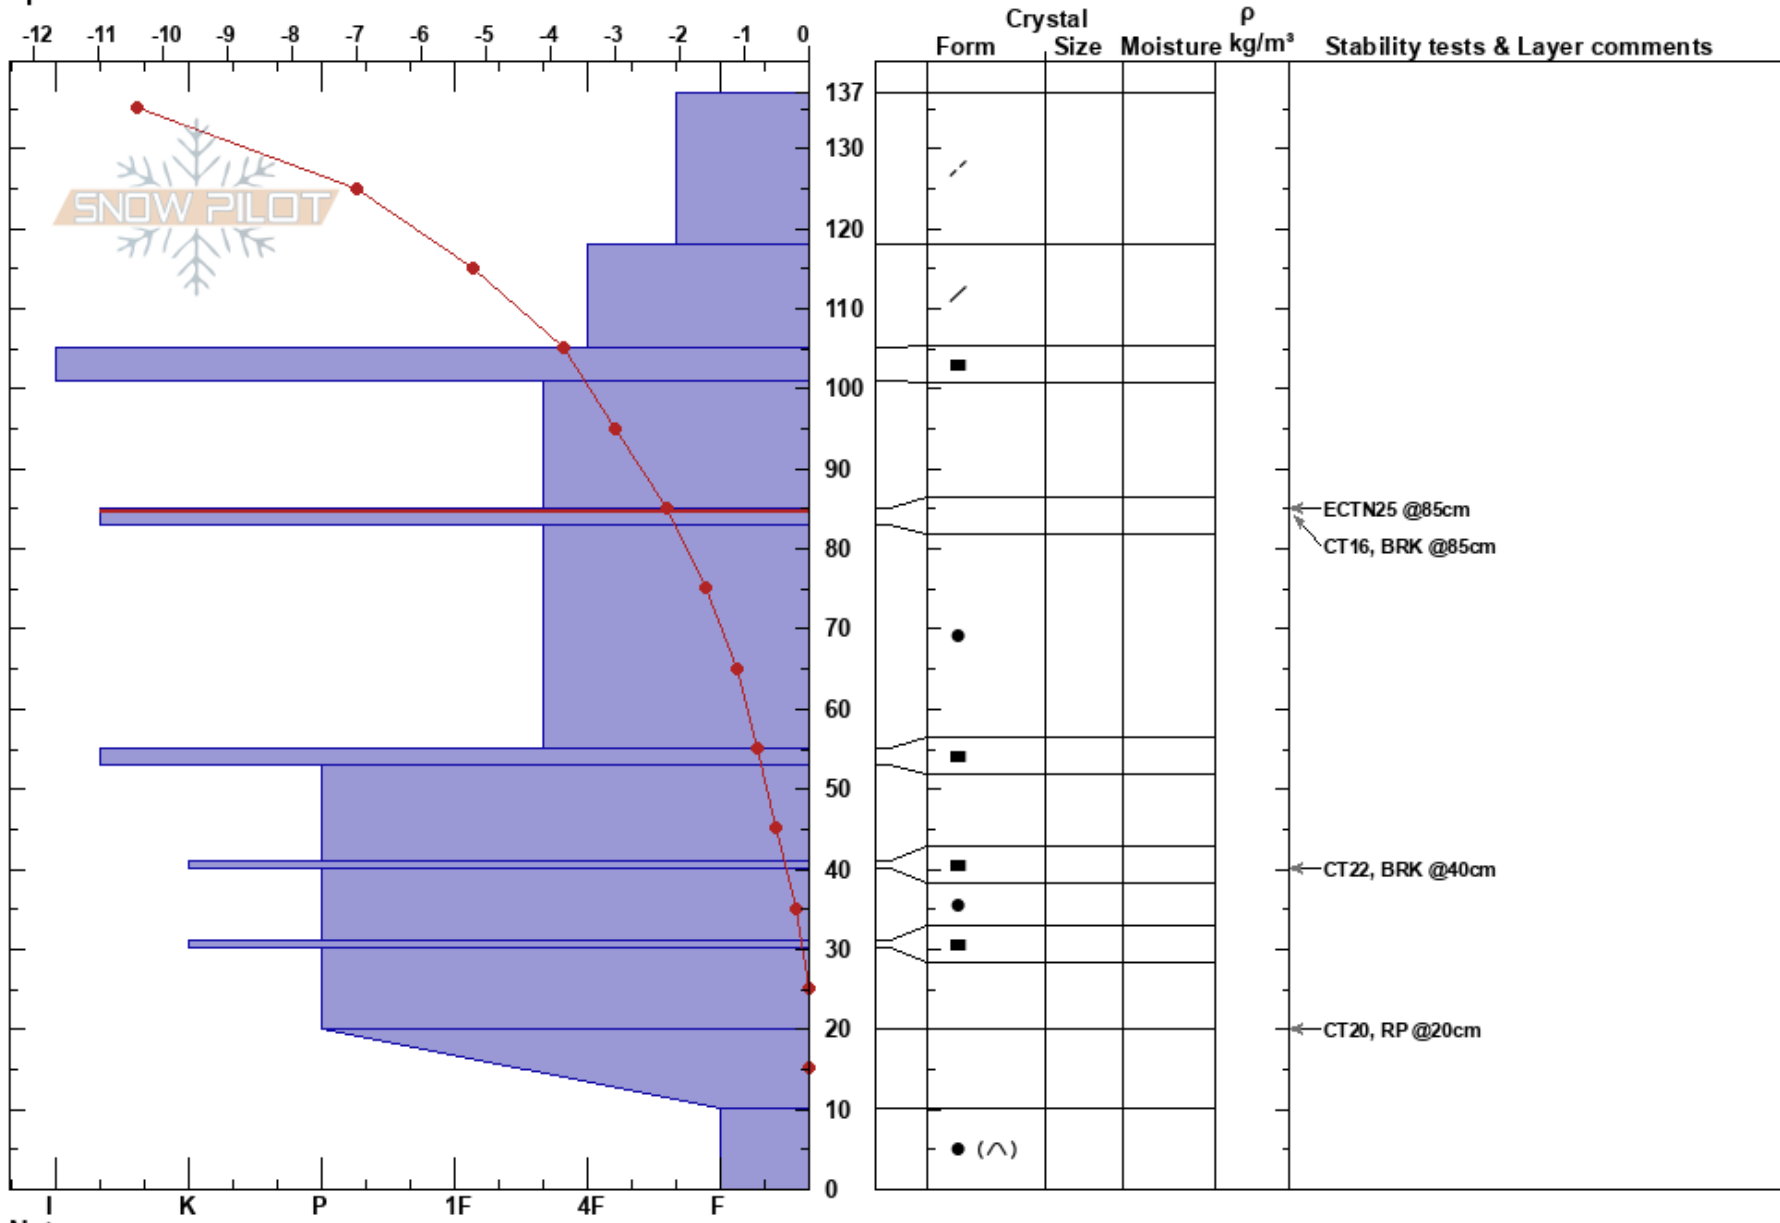

Bogus, Macks Creek
 Boise Mountains
 ID
 Elevation: 5800 ft
 Aspect: 45°
 Specifics:

Brad Acker
 01/17/2017 - 12:50pm
 Co-ord: 116W 44N
 Slope Angle: 30°
 Wind Loading: no

Stability:
 Air Temperature: -7.2°C
 Sky Cover: CLR
 Precipitation: NO
 Wind: Calm

HS: 137
 PS: 20 85-83cm: Problematic layer

Notes: