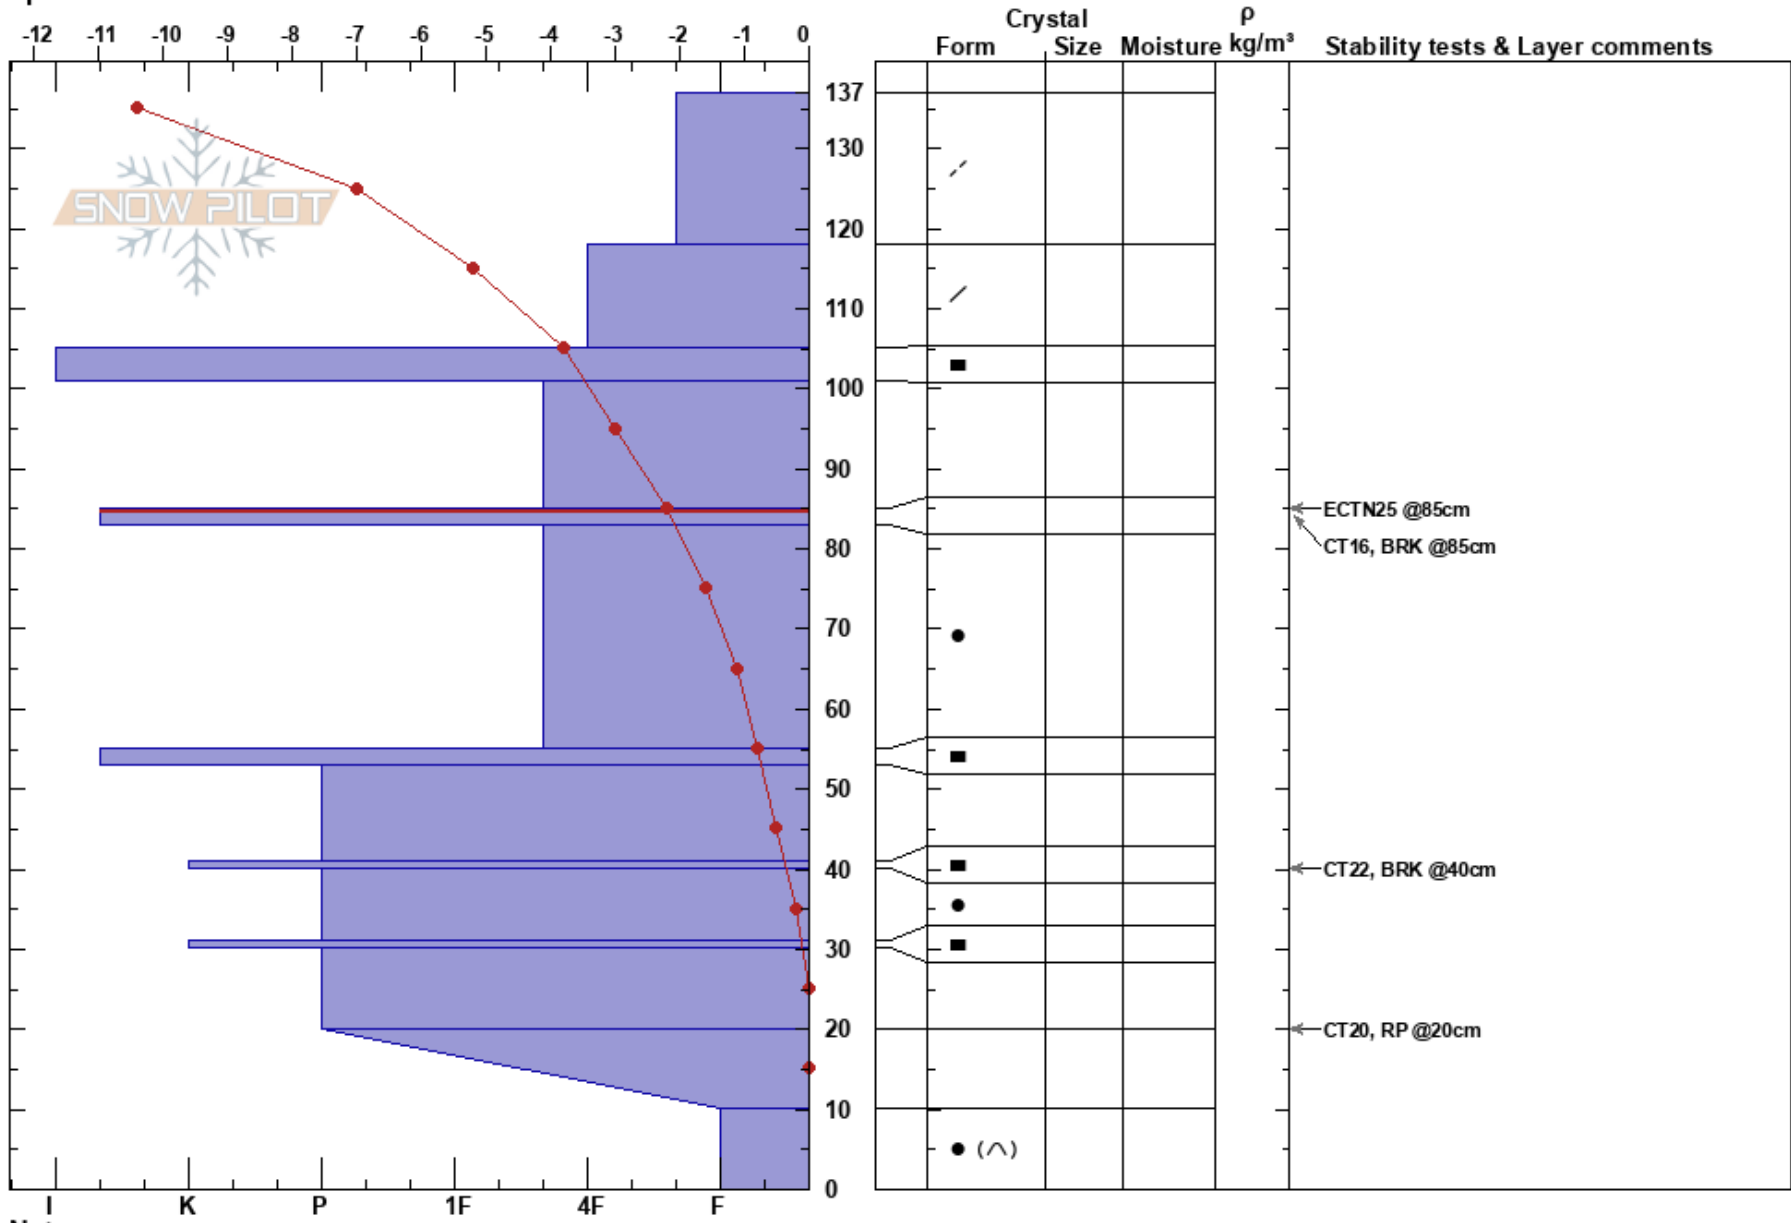

Bogus, Macks Creek  
 Boise Mountains  
 ID  
 Elevation: 5800 ft  
 Aspect: 45°  
 Specifics:

Brad Acker  
 01/17/2017 - 12:50pm  
 Co-ord: 116W 44N  
 Slope Angle: 30°  
 Wind Loading: no

Stability:  
 Air Temperature: -7.2°C  
 Sky Cover: CLR  
 Precipitation: NO  
 Wind: Calm  
 HS: 137  
 PS: 20 85-83cm: Problematic layer