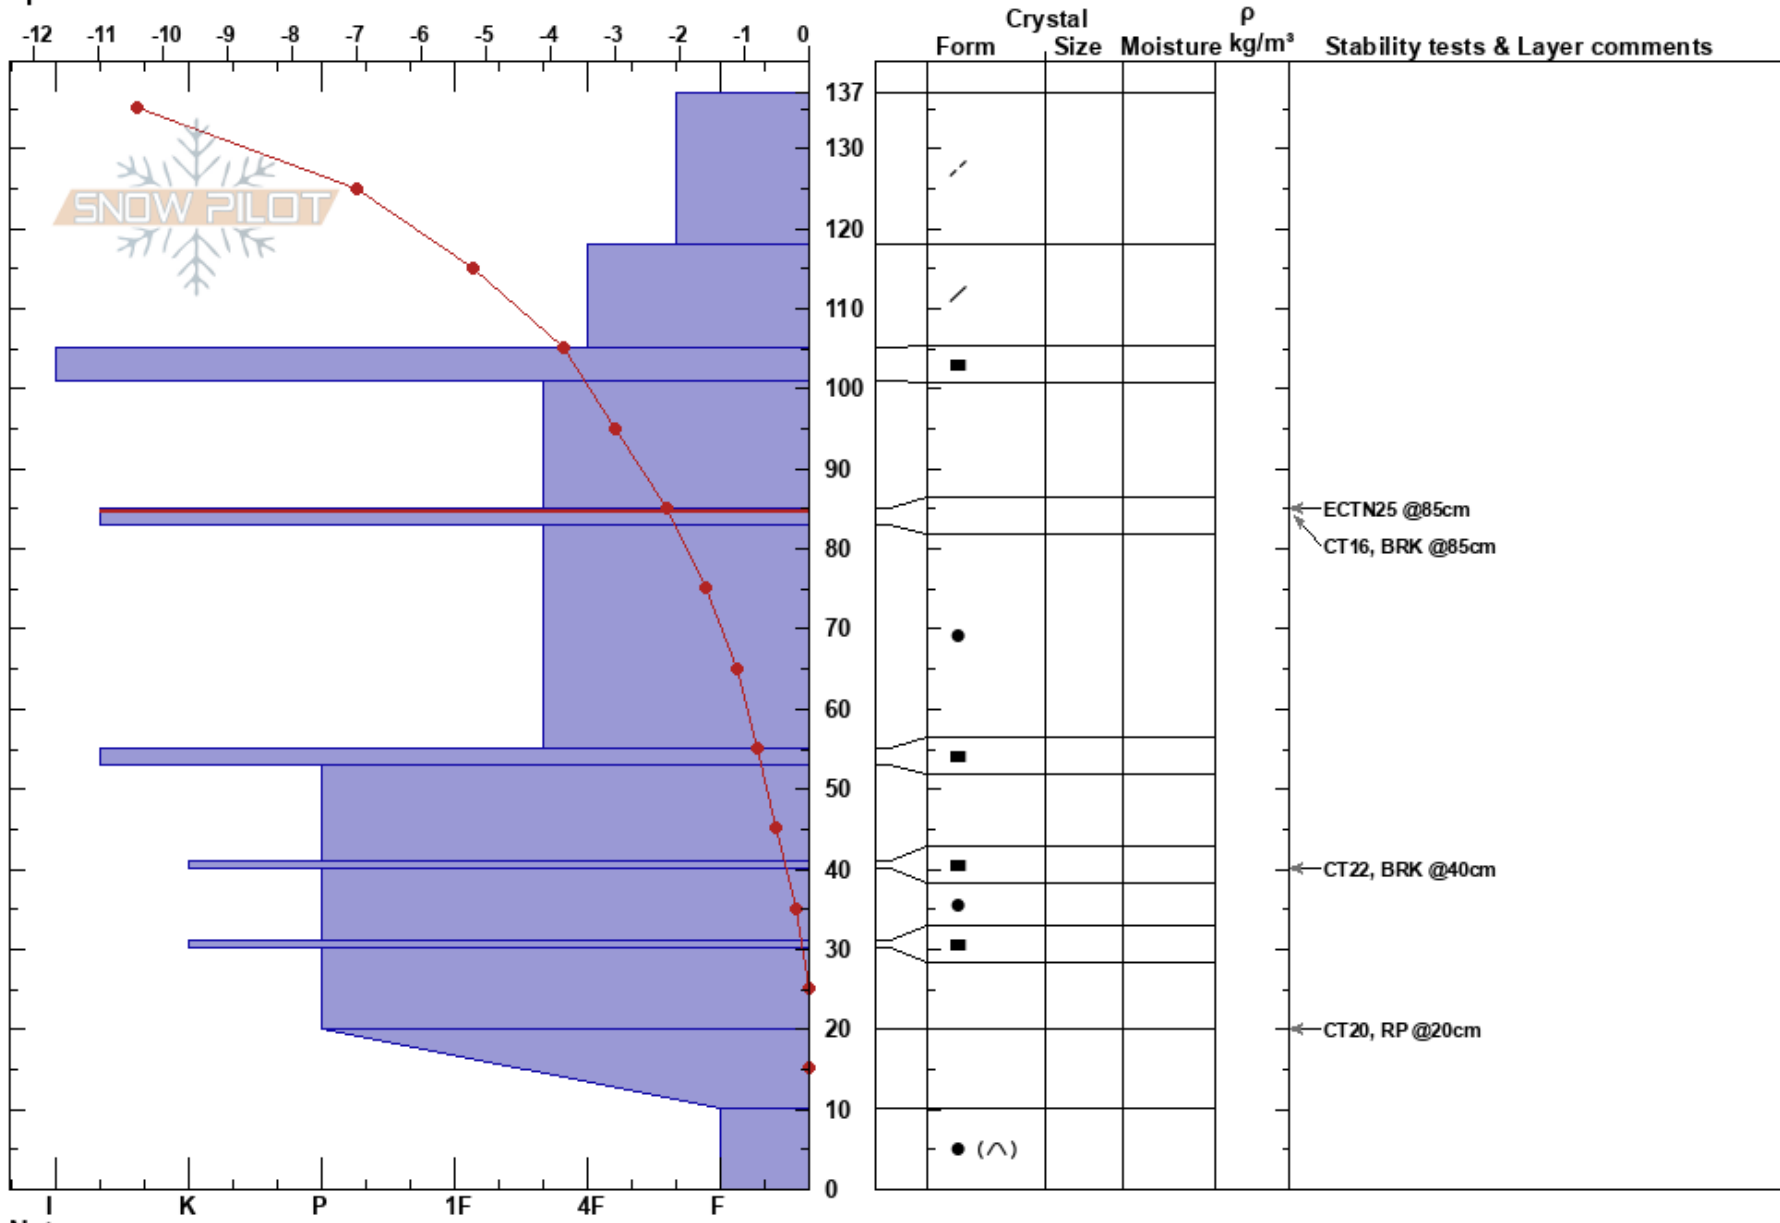

Bogus, Macks Creek
 Boise Mountains
 ID
 Elevation: 5800 ft
 Aspect: 45°
 Specifics:

Brad Acker
 01/17/2017 - 12:50pm
 Co-ord: 116W 44N
 Slope Angle: 30°
 Wind Loading: no

Stability:
 Air Temperature: -7.2°C
 Sky Cover: CLR
 Precipitation: NO
 Wind: Calm
 HS: 137
 PS: 20 85-83cm: Problematic layer