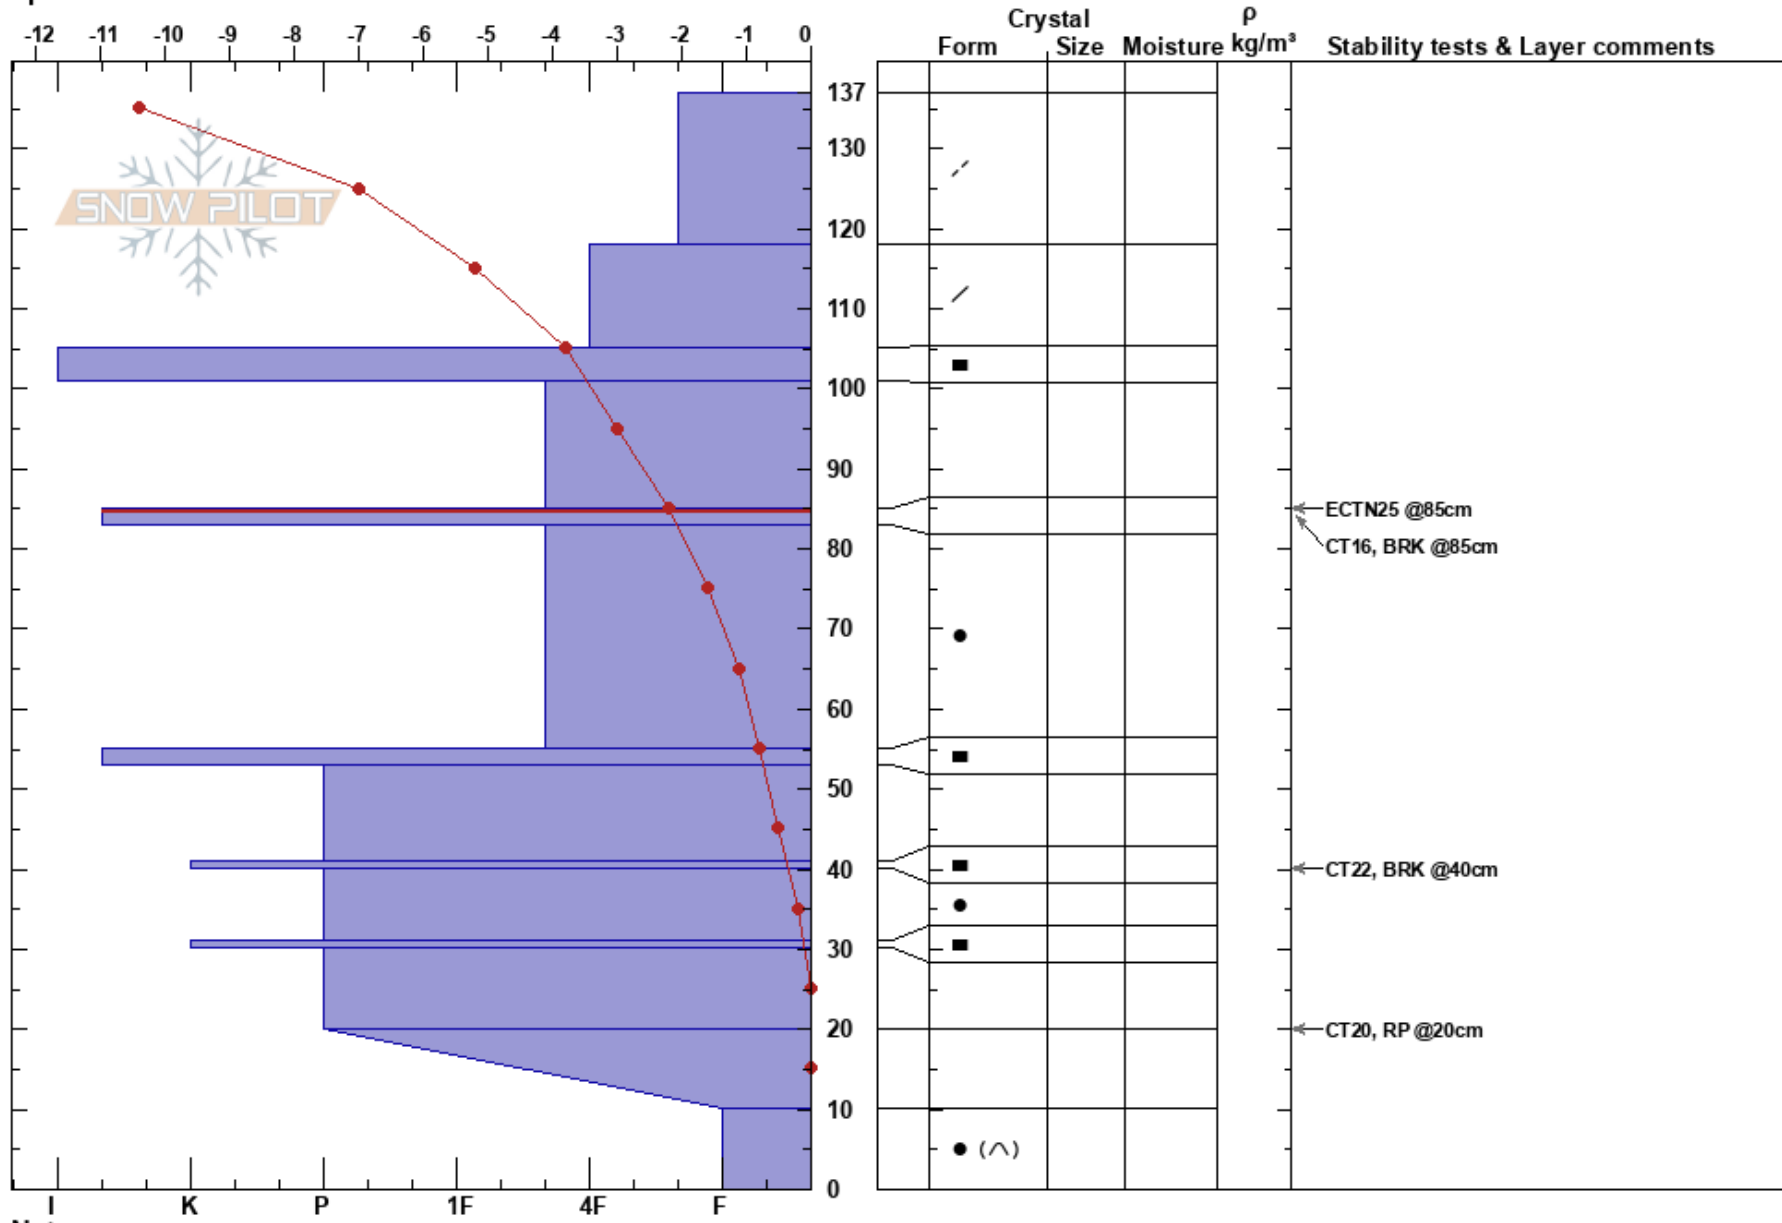

Bogus, Macks Creek
 Boise Mountains
 ID
 Elevation: 5800 ft
 Aspect: 45°
 Specifics:

Brad Acker
 01/17/2017 - 12:50pm
 Co-ord: 116W 44N
 Slope Angle: 30°
 Wind Loading: no

Stability:
 Air Temperature: -7.2°C
 Sky Cover: CLR
 Precipitation: NO
 Wind: Calm

HS: 137
 PS: 20 85-83cm: Problematic layer

Notes: