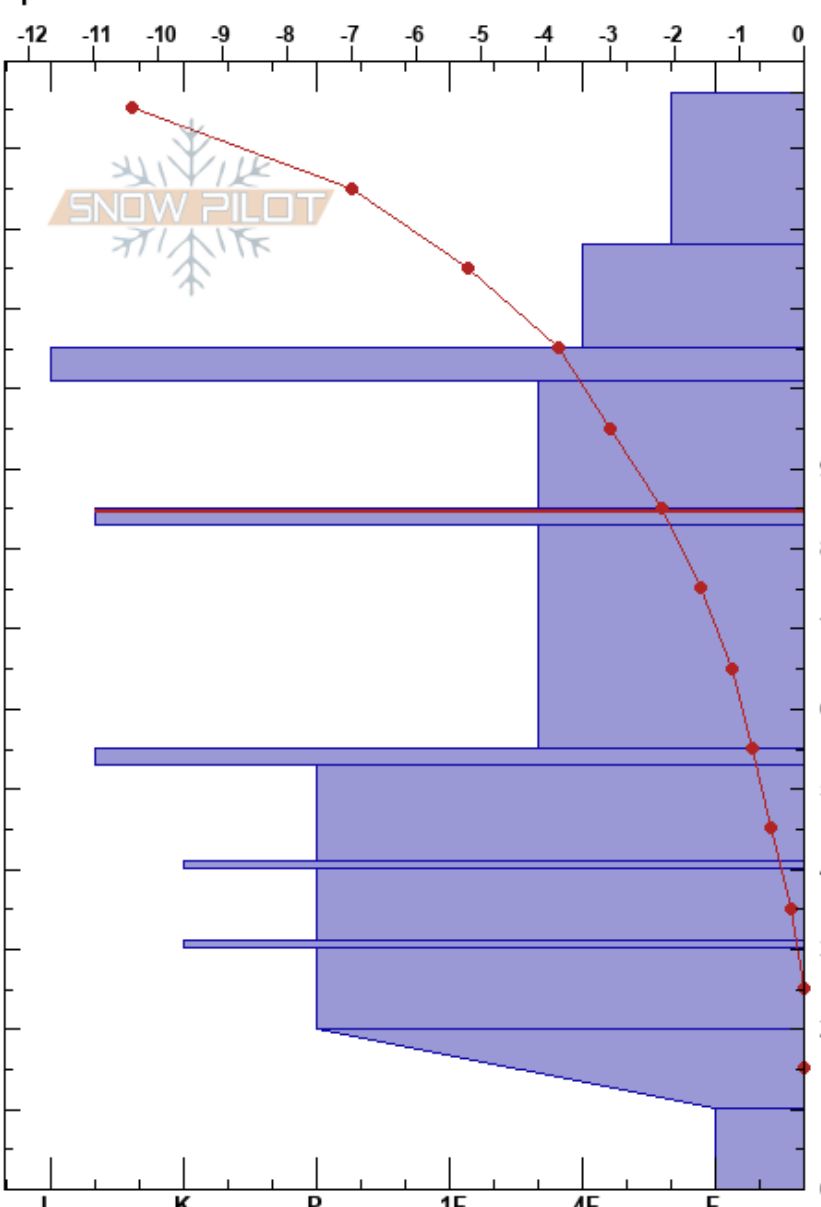

Bogus, Macks Creek
 Boise Mountains
 ID
 Elevation: 5800 ft
 Aspect: 45°
 Specifics:

Brad Acker
 01/17/2017 - 12:50pm
 Co-ord: 116W 44N
 Slope Angle: 30°
 Wind Loading: no

Stability:
 Air Temperature: -7.2°C
 Sky Cover: CLR
 Precipitation: NO
 Wind: Calm

HS: 137
 PS: 20 85-83cm: Problematic layer

Elevation (cm)	Crystal		Moisture	ρ kg/m ³	Stability tests & Layer comments
	Form	Size			
137					
130					
120					
110					
100	■				
90					
85					← ECTN25 @85cm ← CT16, BRK @85cm
80					
70	●				
60					
55	■				
50					
45					
40	■				← CT22, BRK @40cm
38	●				
35	■				
30					
25					
20					← CT20, RP @20cm
10					
0	● (^)				