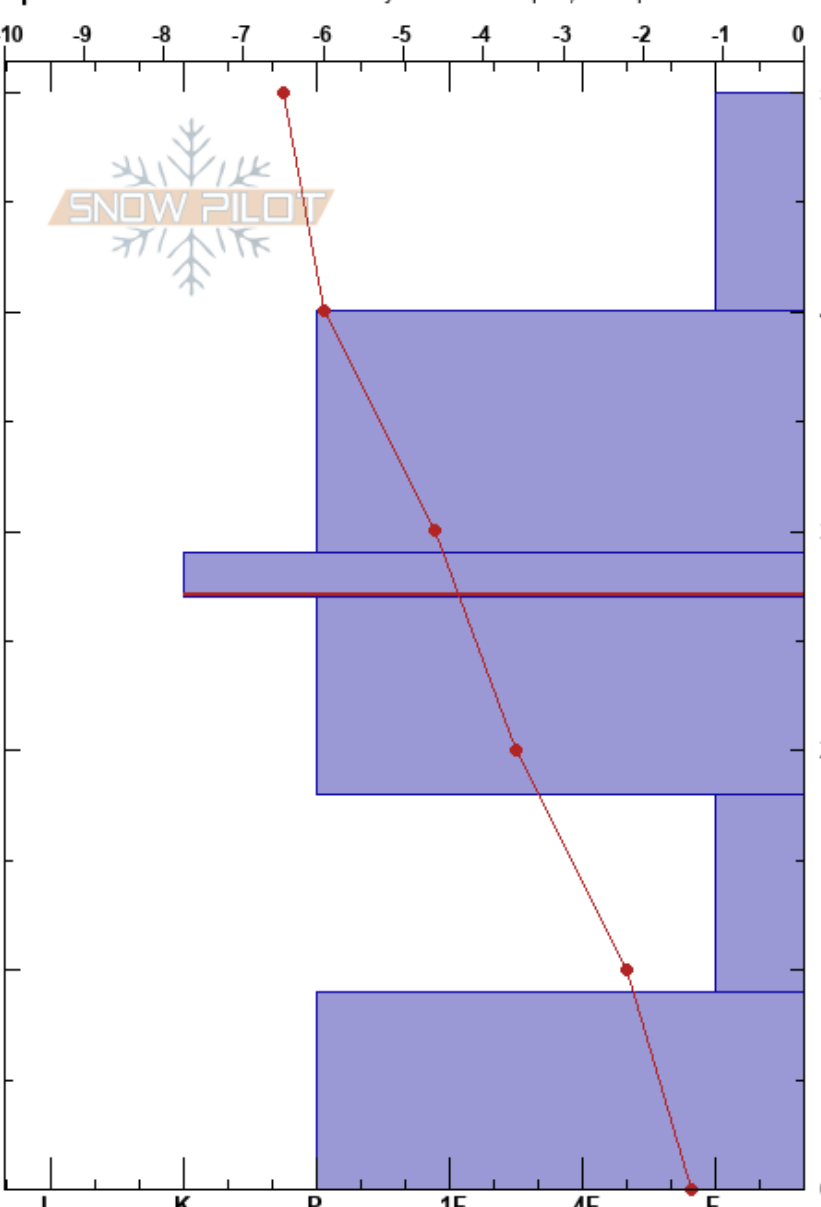

Ruka

Teemu Torvinen

18/01/2017 - 13:45

Co-ord: 66.19107N, 29.19907W

Finland

Elevation: 447 m

Aspect: W

Slope Angle: 28°

Wind Loading:

Specifics: Recent avalanche activity on similar slopes; Poor pit location

Stability:

Air Temperature: -5.7°C

HS: 50

PF: 40 29-27cm: Problematic layer

Sky Cover: FEW

Precipitation: NO

Wind: SE Moderate

Layer Notes:

Form	Crystal		Moisture	ρ kg/m ³	Stability tests & Layer comments
	Size				
●	1				← CT9, SC @45cm
○	1.5				
■	2				← CT14, SC @27cm
□	3				
⊖	3				
□	2				

Notes: