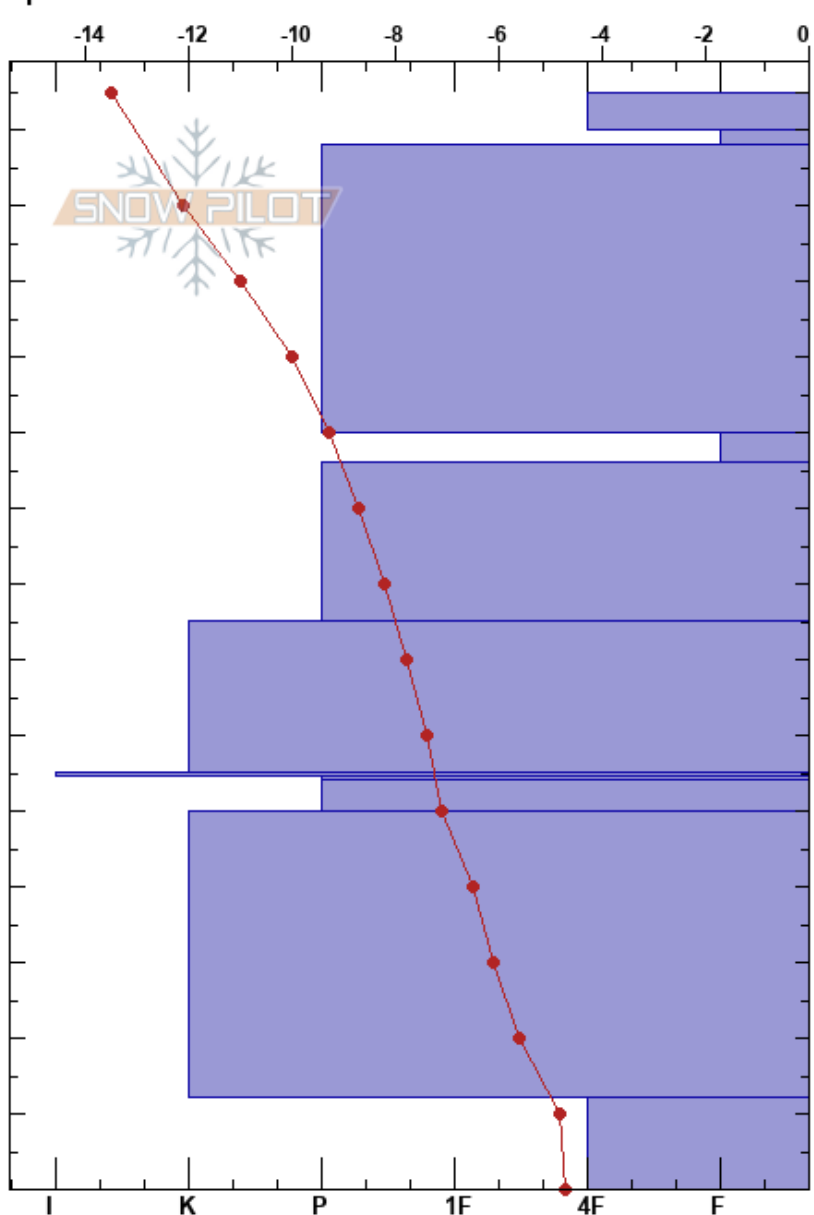

Arctowski fjellet/
 Nordenskiöld Land
 Norway
 Elevation: 410 m
 Aspect:
 Specifics:

Frede Lamo
 18/01/2017 - 16:21
 Co-ord: 78.23427N, 16.43290E
 Slope Angle: 20°
 Wind Loading: yes

Stability:
 Air Temperature: -15°C
 Sky Cover: OVC
 Precipitation: S2
 Wind: W Moderate

HS: 145
 PF: 10
 54.5-54cm: Problematic layer

Form	Crystal		ρ kg/m³	Stability tests & Layer comments
	Size	Moisture		
+	1.5			
/	0.5			
•	1			
•	0.5			
•	1			
•	1			
■	2			
□	1.5			
•	1			
• (○)	1			
^	4			