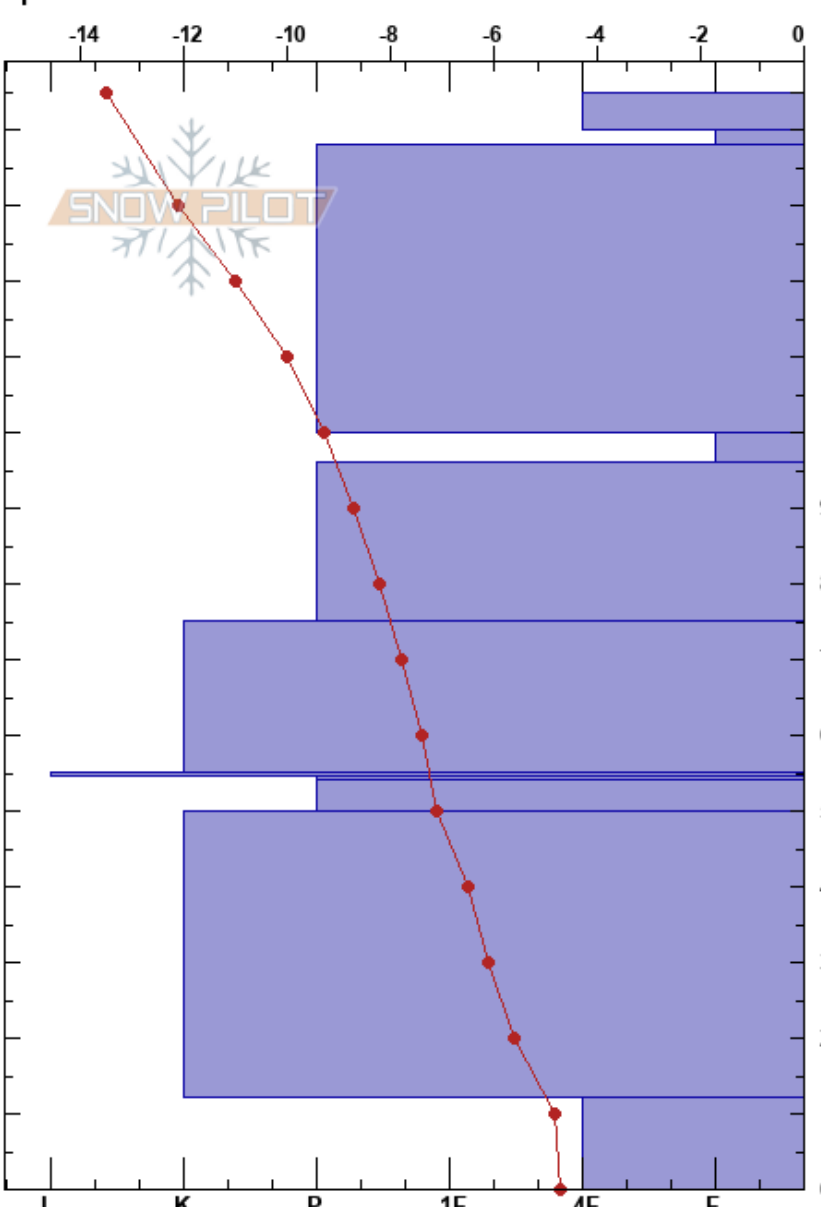

Arctowski fjellet/  
 Nordenskiöld Land  
 Norway  
 Elevation: 410 m  
 Aspect:  
 Specifics:

Frede Lamo  
 18/01/2017 - 16:21  
 Co-ord: 78.23427N, 16.43290E  
 Slope Angle: 20°  
 Wind Loading: yes

Stability:  
 Air Temperature: -15°C  
 Sky Cover: OVC  
 Precipitation: S2  
 Wind: W Moderate

HS: 145  
 PF: 10  
 54.5-54cm: Problematic layer

Form	Crystal		$\rho$ kg/m <sup>3</sup>	Stability tests & Layer comments
	Size	Moisture		
+	1.5			
/	0.5			
•	1			
•	0.5			
•	1			
•	1			
■	2			
□	1.5			
•	1			
• (○)	1			
^	4			