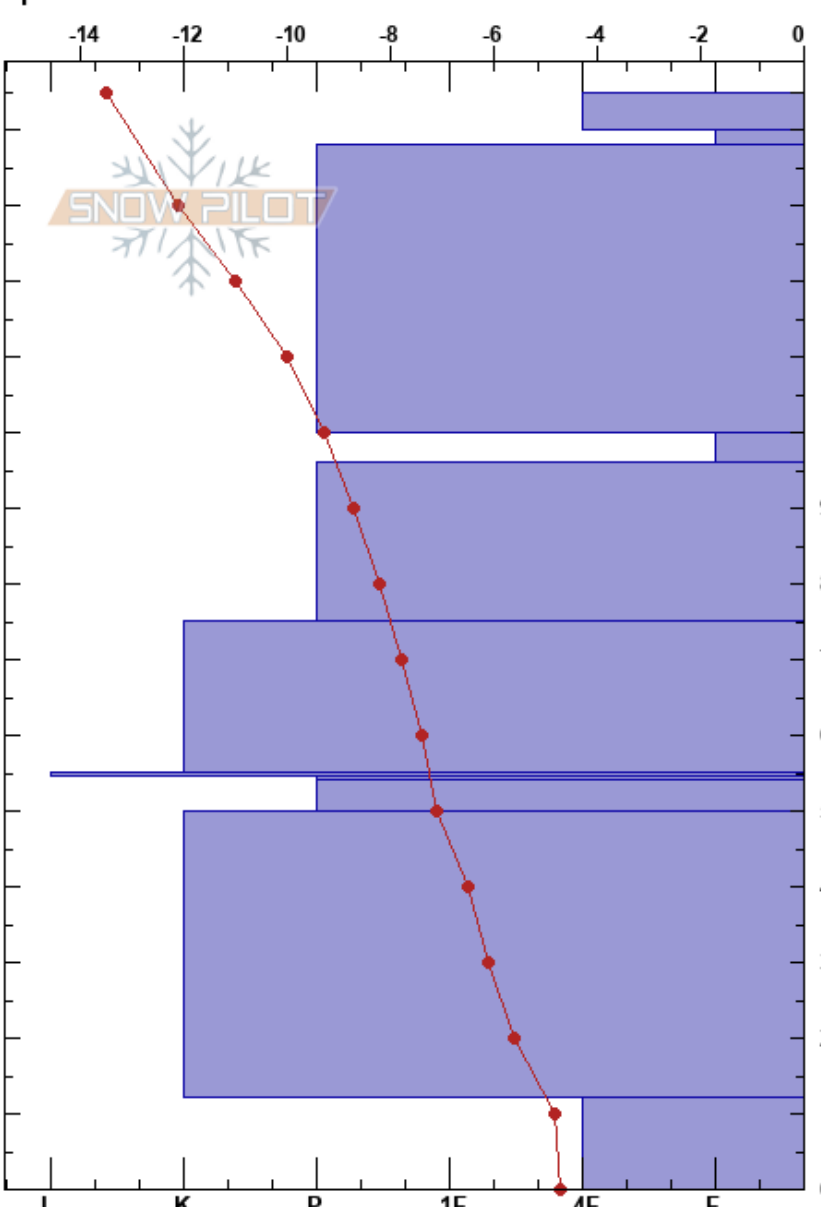

Arctowski fjellet/
 Nordenskiöld Land
 Norway
 Elevation: 410 m
 Aspect:
 Specifics:

Frede Lamo
 18/01/2017 - 16:21
 Co-ord: 78.23427N, 16.43290E
 Slope Angle: 20°
 Wind Loading: yes

Stability:
 Air Temperature: -15°C
 Sky Cover: OVC
 Precipitation: S2
 Wind: W Moderate

HS: 145
 PF: 10
 54.5-54cm: Problematic layer

Form	Crystal		ρ kg/m³	Stability tests & Layer comments
	Size	Moisture		
+	1.5			
/	0.5			
•	1			
•	0.5			
•	1			
•	1			
■	2			
□	1.5			
•	1			
• (○)	1			
^	4			