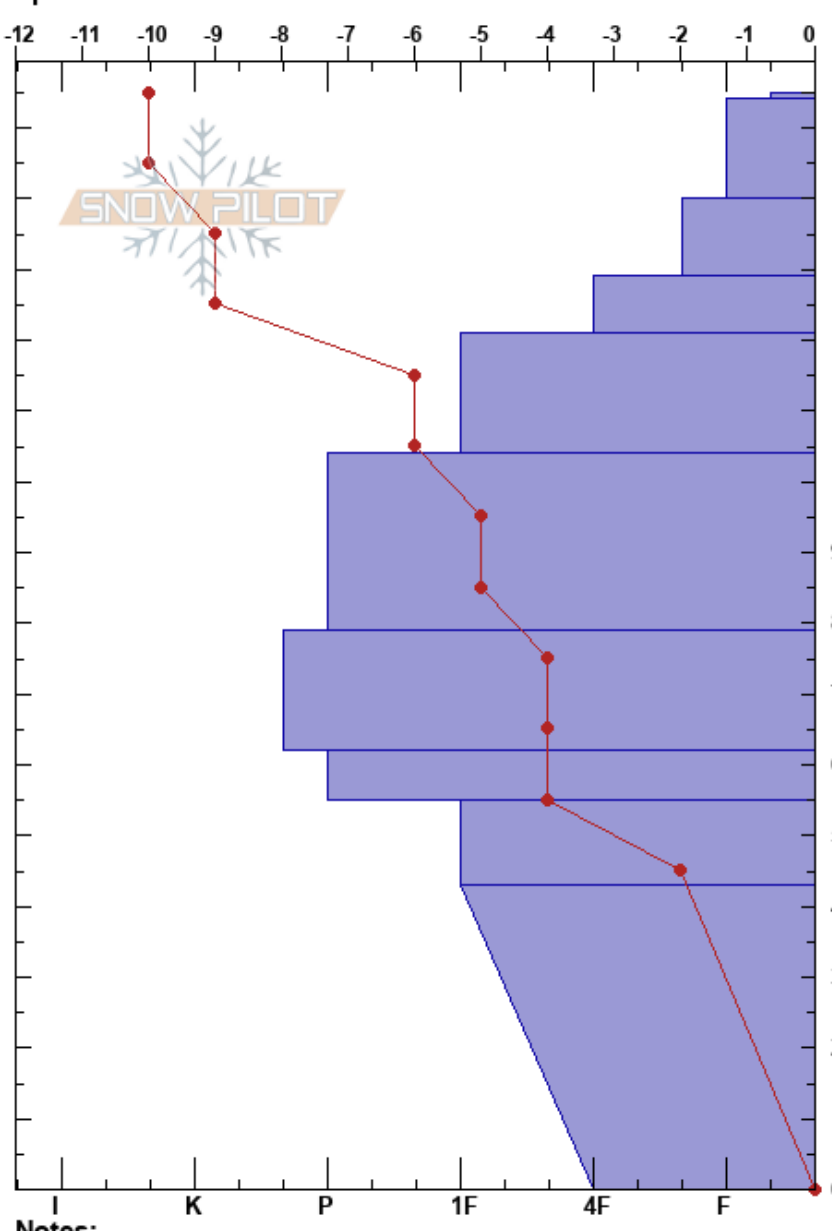

Brushy Fork
 Bitterroot
 MT
 Elevation: 7100 ft
 Aspect: 22°
 Specifics:

Logan King
 01/16/2019 - 11:45am
 Co-ord: 46.58113N, -114.40110W
 Slope Angle: 26°
 Wind Loading: no

Stability: Good HS: 155
 Air Temperature: -1.5°C PF: 20
 Sky Cover: FEW
 Precipitation: NO
 Wind: Calm

Layer Notes:

Form	Crystal		ρ kg/m ³	Stability tests & Layer comments
	Size	Moisture		
∇	3-5			
/				← ECTN1 @140cm
/				← ECTN21 @129cm
•				
•				
•				← ECTN22 @104cm
•				
•				
⊖				
□				
⊖				

Notes: