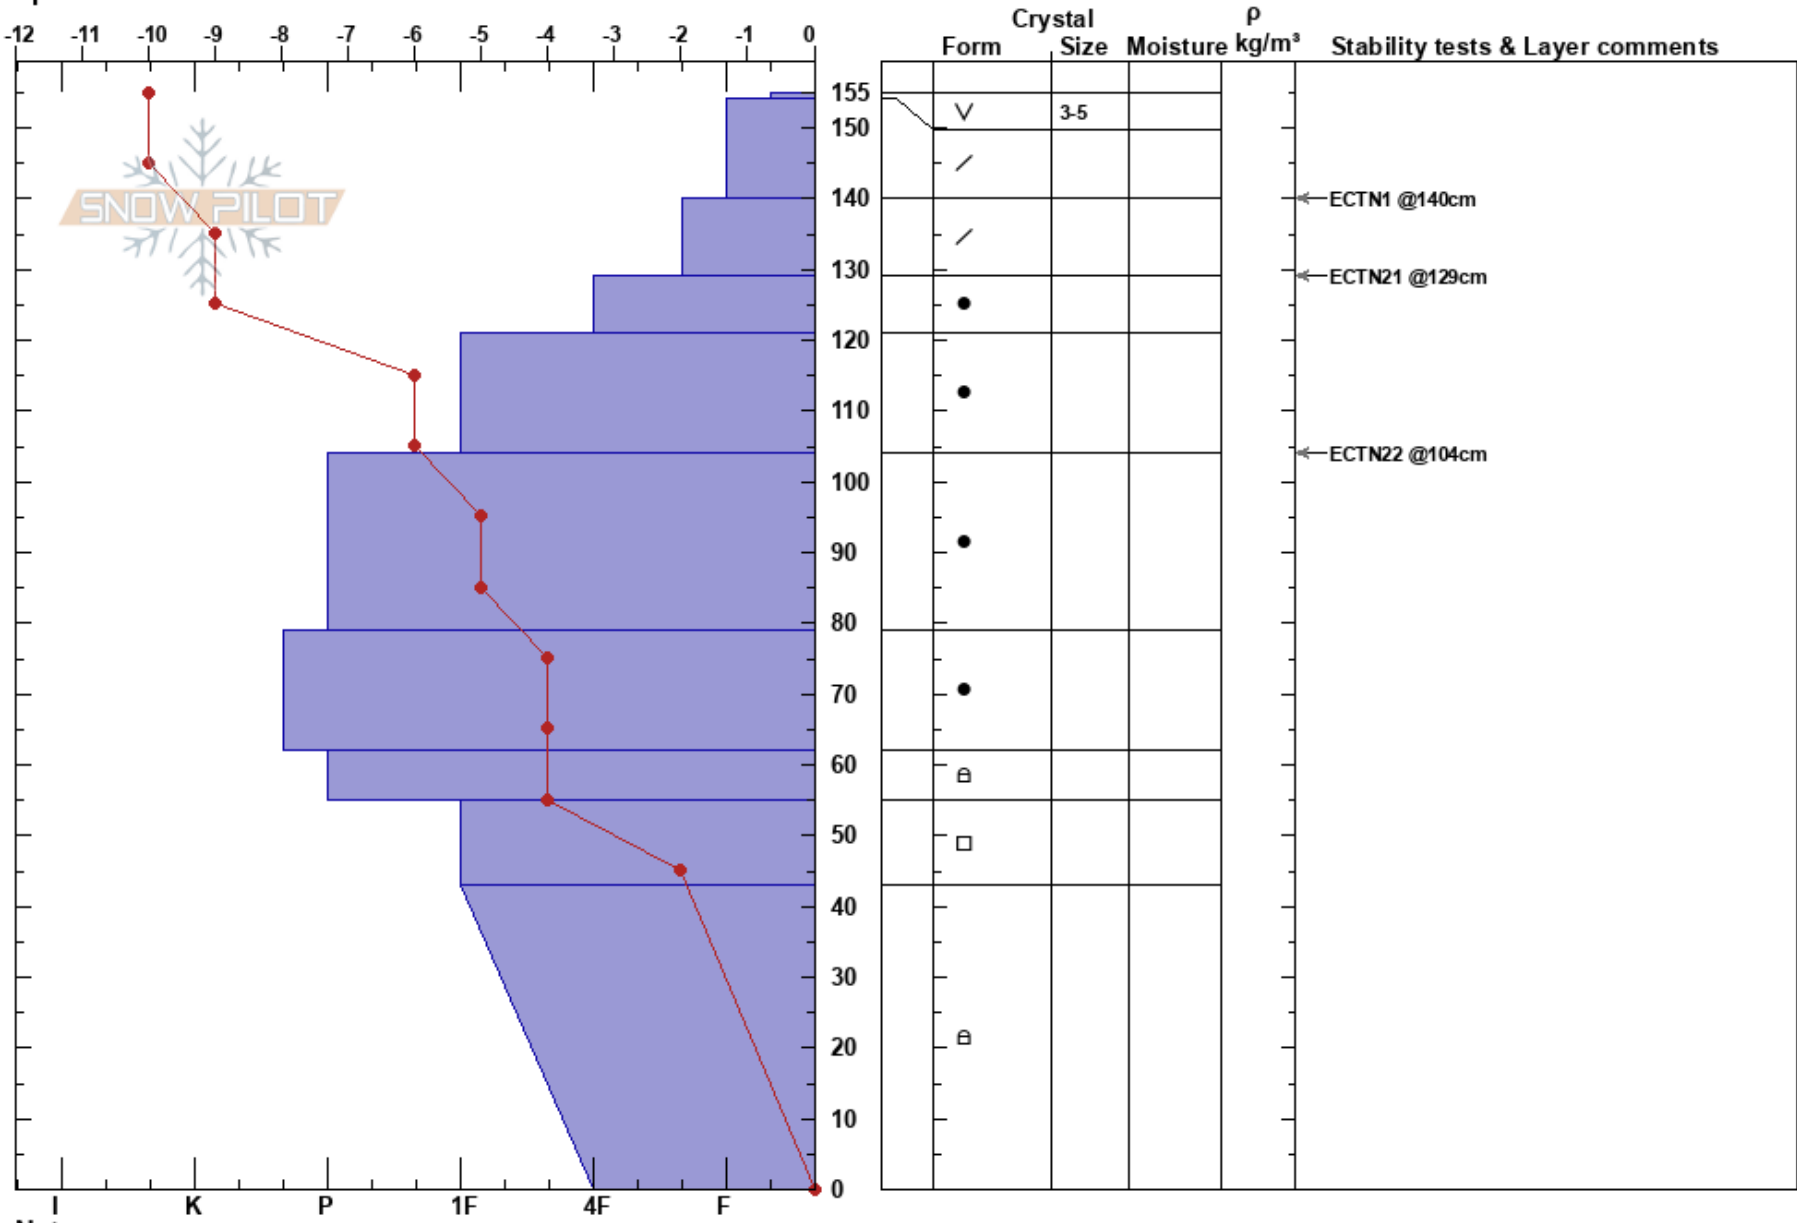

Brushy Fork  
 Bitterroot  
 MT  
 Elevation: 7100 ft  
 Aspect: 22°  
 Specifics:

Logan King  
 01/16/2019 - 11:45am  
 Co-ord: 46.58113N, -114.40110W  
 Slope Angle: 26°  
 Wind Loading: no

Stability: Good HS: 155  
 Air Temperature: -1.5°C PF: 20  
 Sky Cover: FEW  
 Precipitation: NO  
 Wind: Calm

Layer Notes:

Notes: