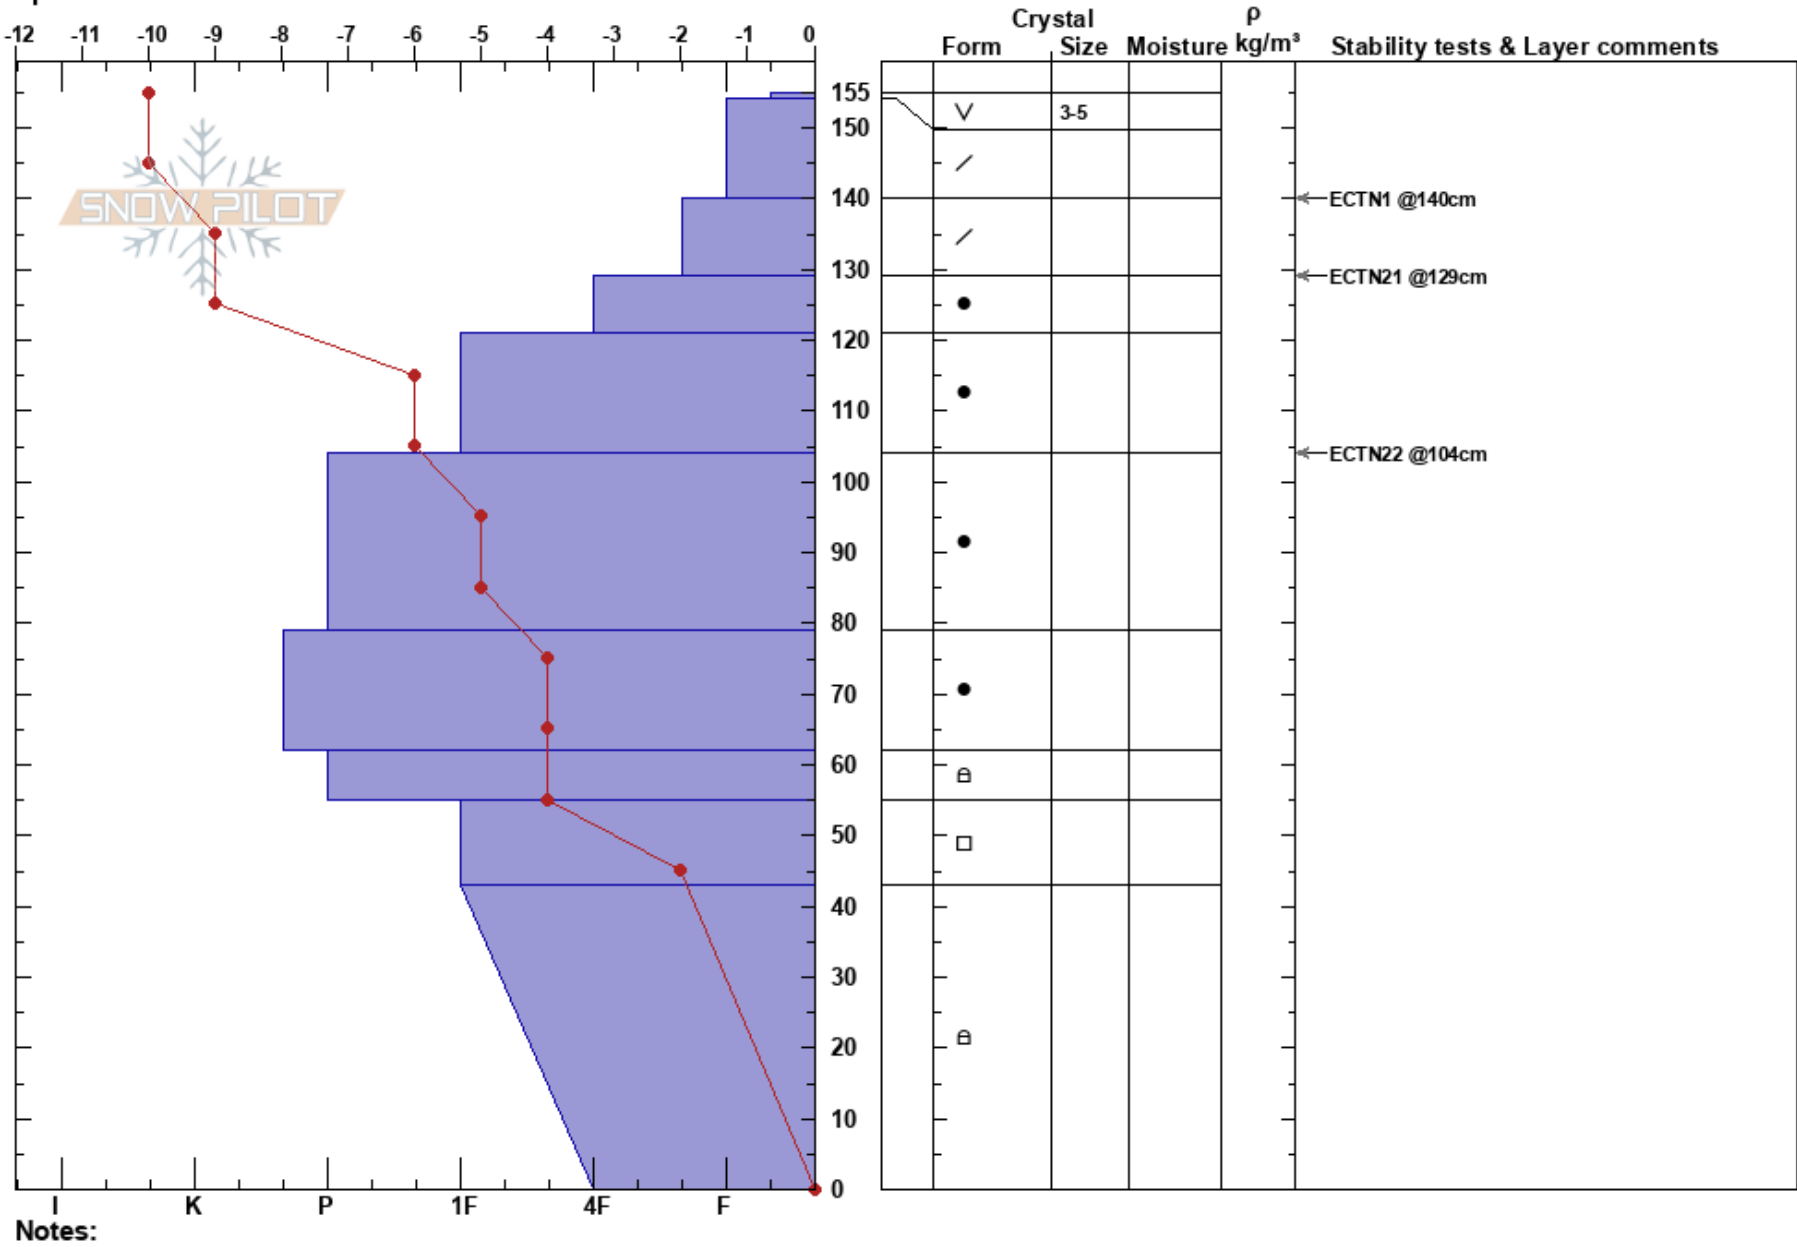

Brushy Fork
 Bitterroot
 MT
 Elevation: 7100 ft
 Aspect: 22°
 Specifics:

Logan King
 01/16/2019 - 11:45am
 Co-ord: 46.58113N, -114.40110W
 Slope Angle: 26°
 Wind Loading: no

Stability: Good HS: 155
 Air Temperature: -1.5°C PF: 20
 Sky Cover: FEW
 Precipitation: NO
 Wind: Calm

Layer Notes:

Notes: