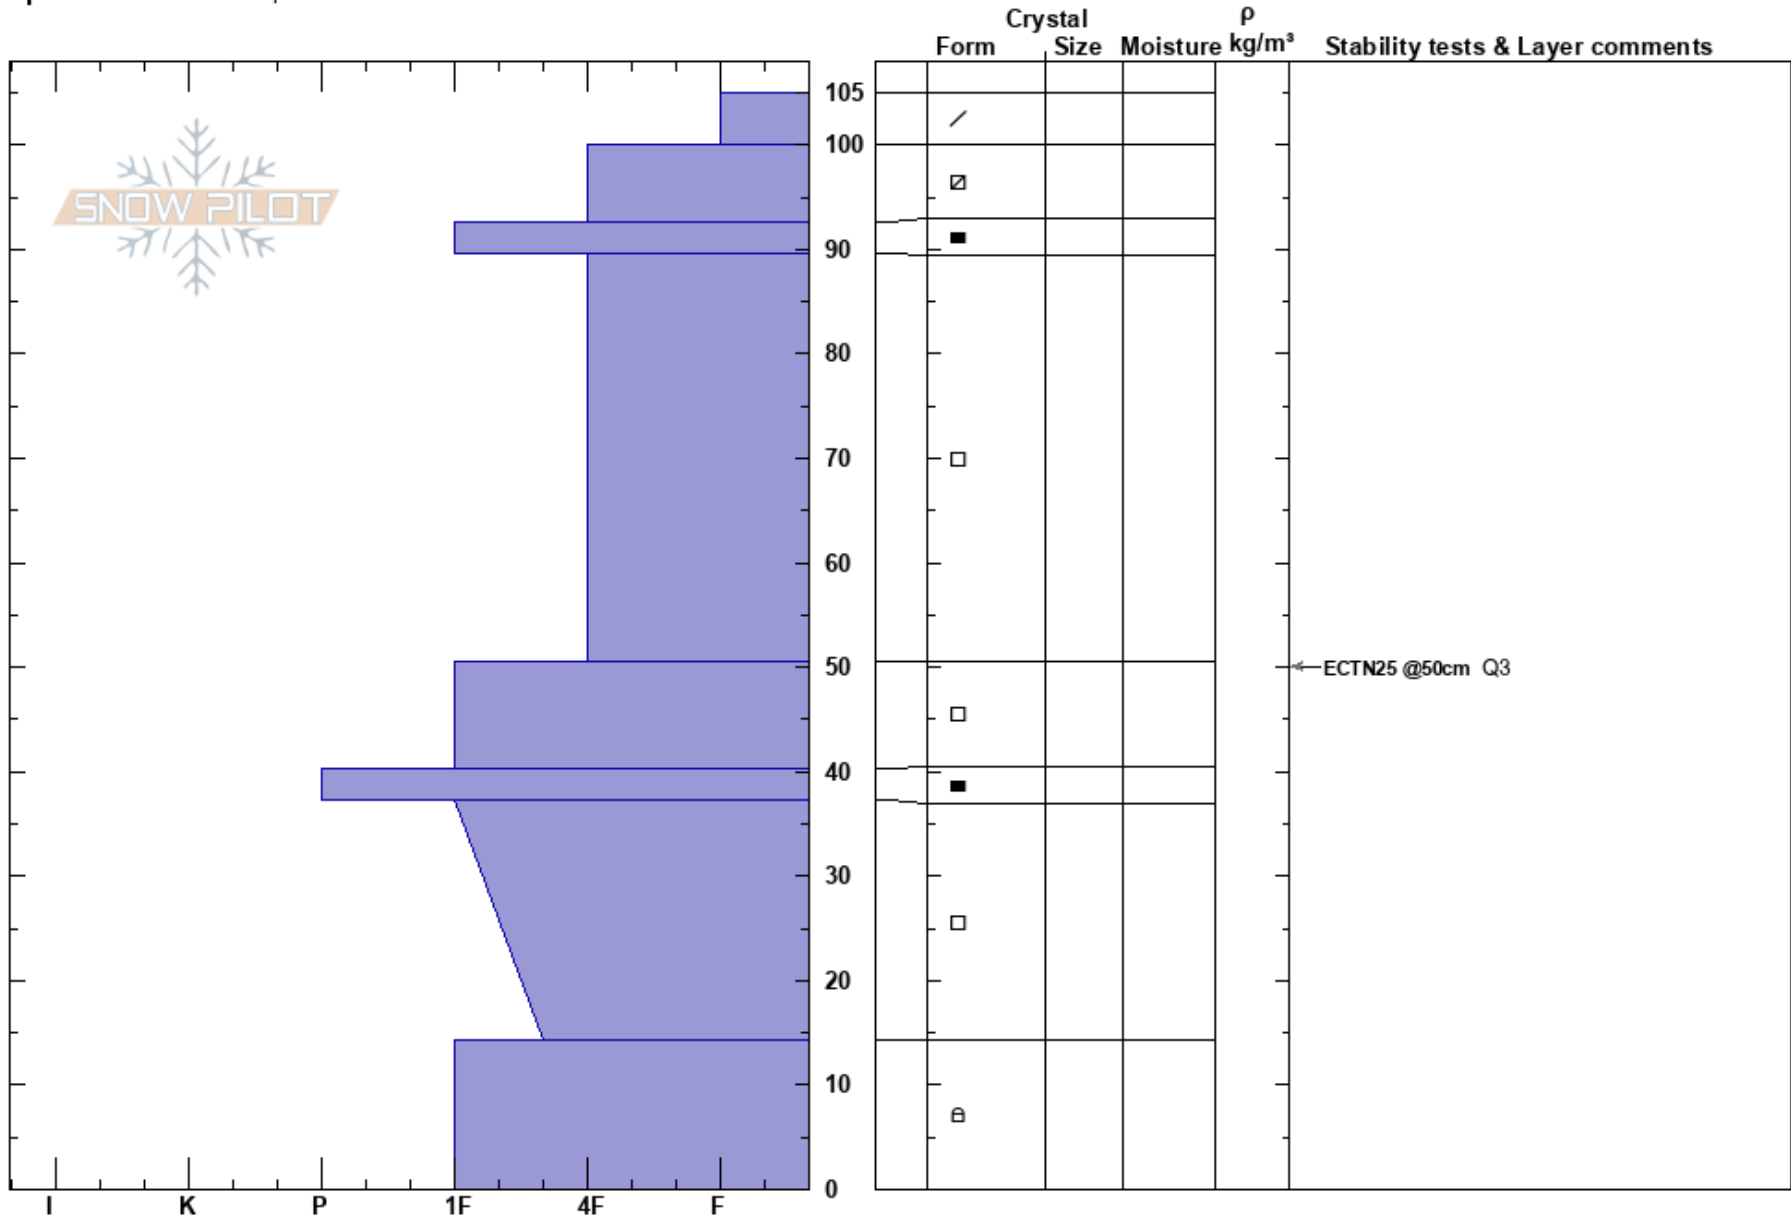

E. Face Alex Lowe Peak
 Gallatin Range-N
 MT
Elevation: 9400 ft
Aspect: 90°
Specifics: We skied slope

Gabrielle Antonioli
 01/17/2017 - 3:00pm
Co-ord: 45.42644N, -111.00952W
Slope Angle: 28°
Wind Loading:

Stability:
Air Temperature: 2°C
Sky Cover: CLR
Precipitation: NO
Wind: SW Light Breeze

HS: 105
PS: 10
Layer Notes:

Notes: Pinwheels and rollerballs observed on southerly aspects; large sluff released from rock band on west-facing slope next to the goat-triggered avalanche noted in report from 1