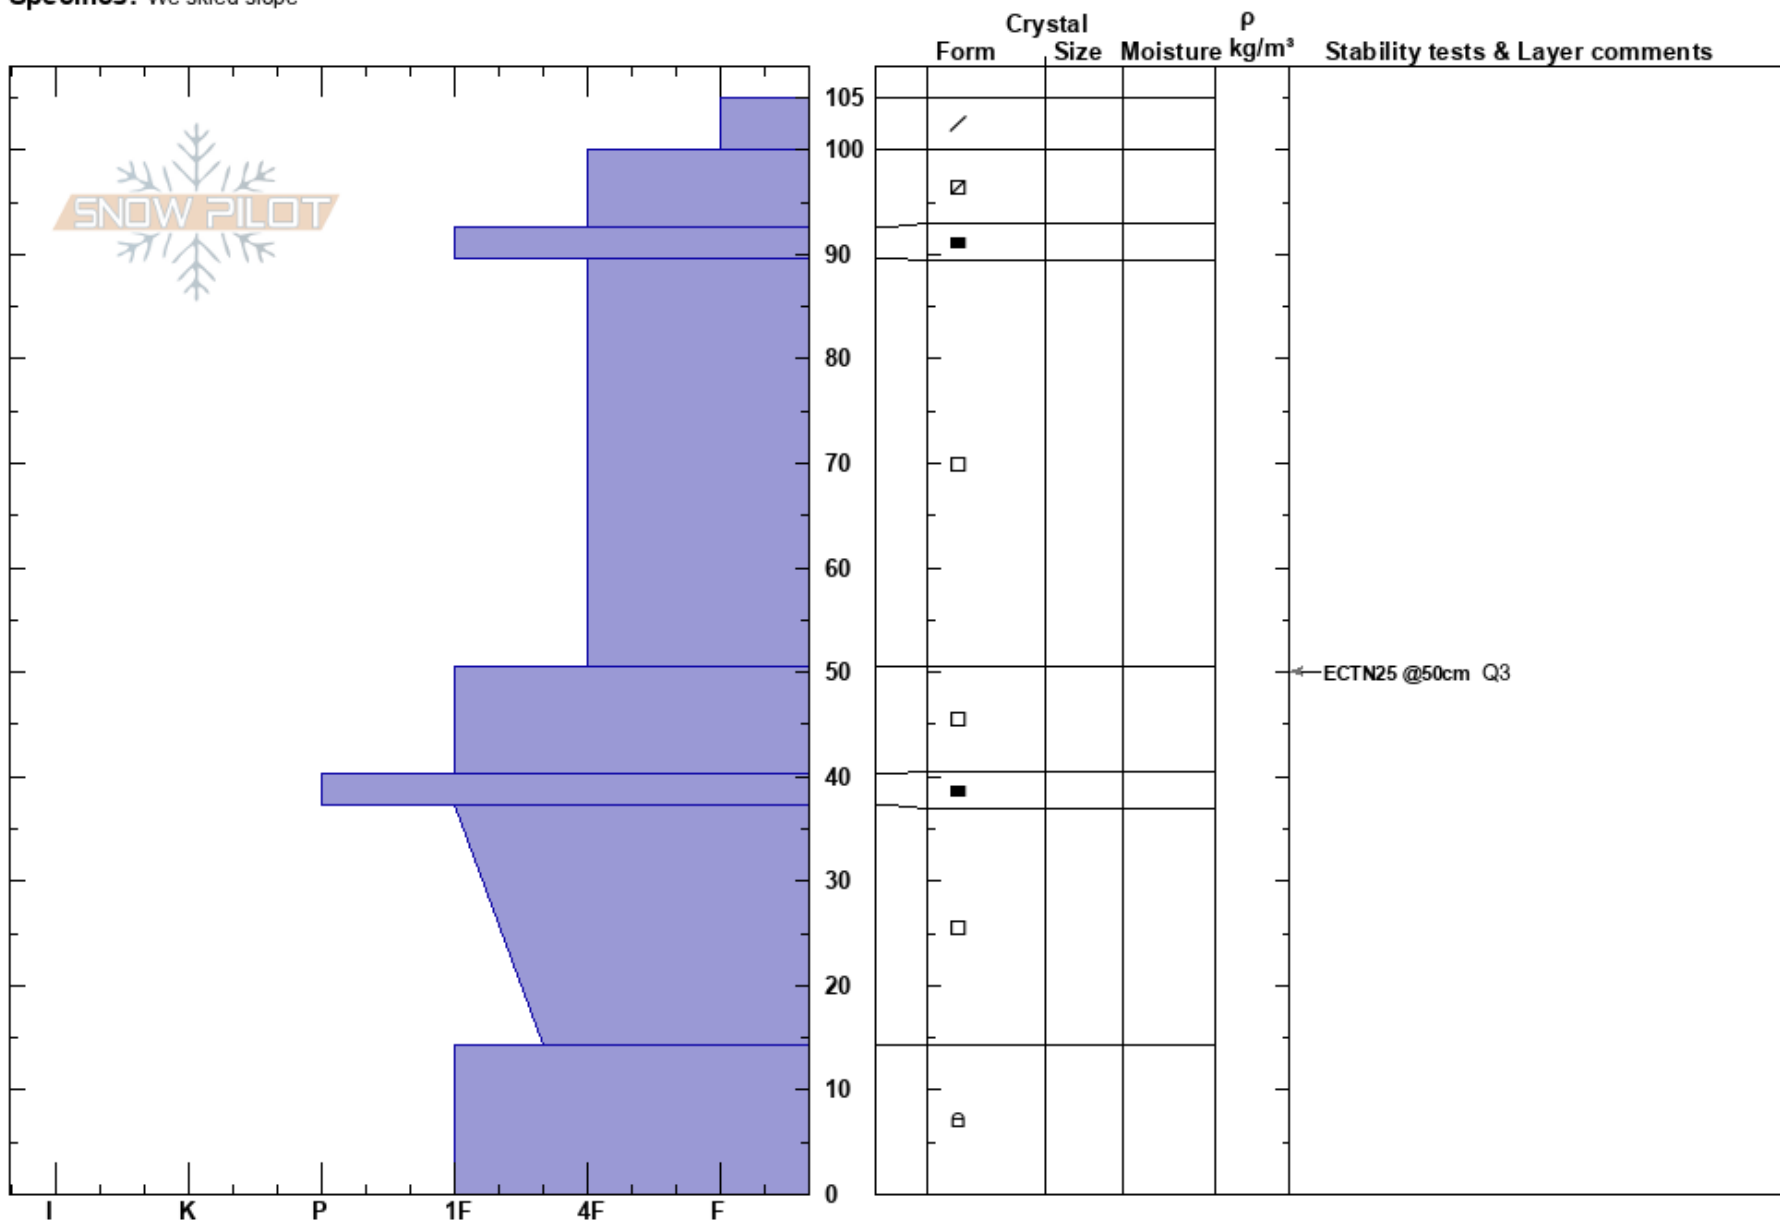

E. Face Alex Lowe Peak
 Gallatin Range-N
 MT
Elevation: 9400 ft
Aspect: 90°
Specifics: We skied slope

Gabrielle Antonioli
 01/17/2017 - 3:00pm
Co-ord: 45.42644N, -111.00952W
Slope Angle: 28°
Wind Loading:

Stability:
Air Temperature: 2°C
Sky Cover: CLR
Precipitation: NO
Wind: SW Light Breeze

HS: 105
PS: 10
Layer Notes:

Notes: Pinwheels and rollerballs observed on southerly aspects; large sluff released from rock band on west-facing slope next to the goat-triggered avalanche noted in report from 1