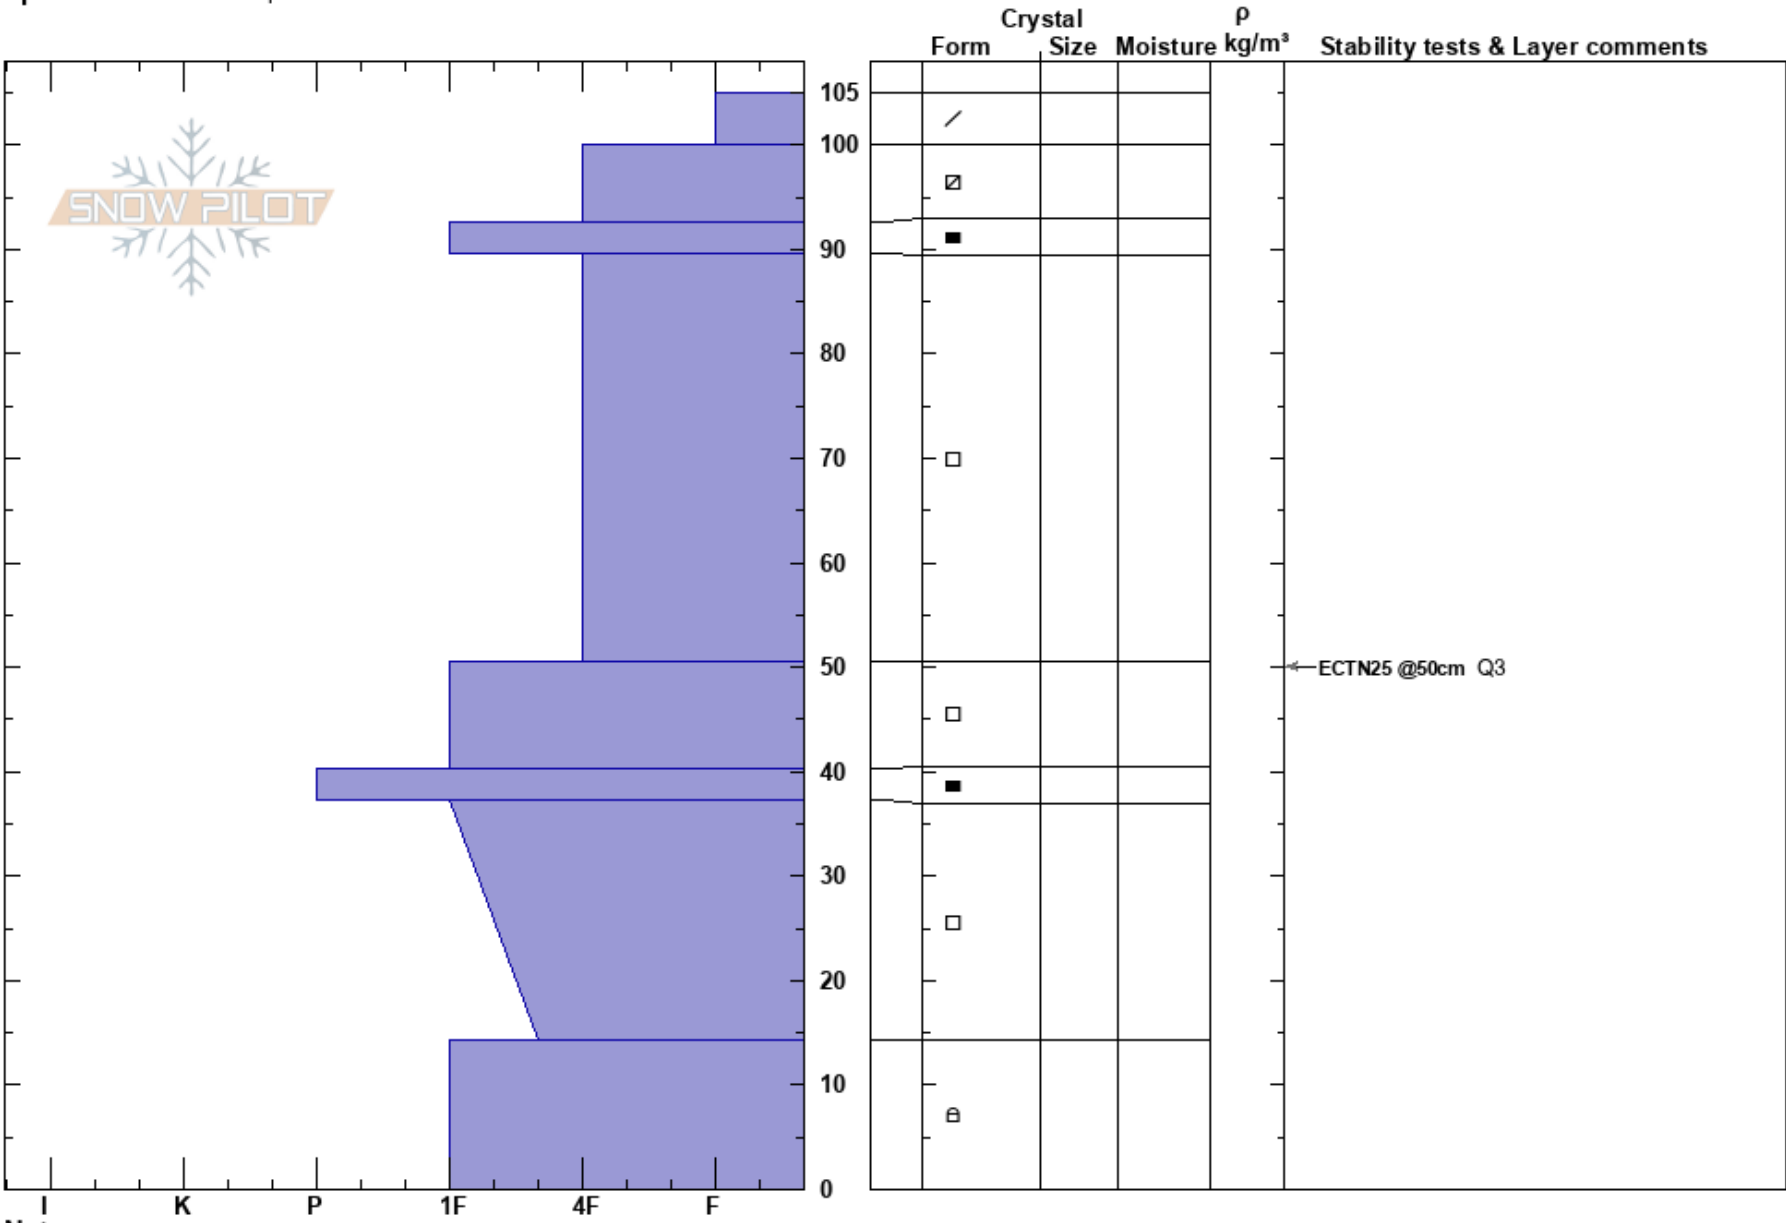

E. Face Alex Lowe Peak
 Gallatin Range-N
 MT
Elevation: 9400 ft
Aspect: 90°
Specifics: We skied slope

Gabrielle Antonioli
 01/17/2017 - 3:00pm
Co-ord: 45.42644N, -111.00952W
Slope Angle: 28°
Wind Loading:

Stability:
Air Temperature: 2°C
Sky Cover: CLR
Precipitation: NO
Wind: SW Light Breeze

HS: 105
PS: 10

Layer Notes:

Notes: Pinwheels and rollerballs observed on southerly aspects; large sluff released from rock band on west-facing slope next to the goat-triggered avalanche noted in report from 1