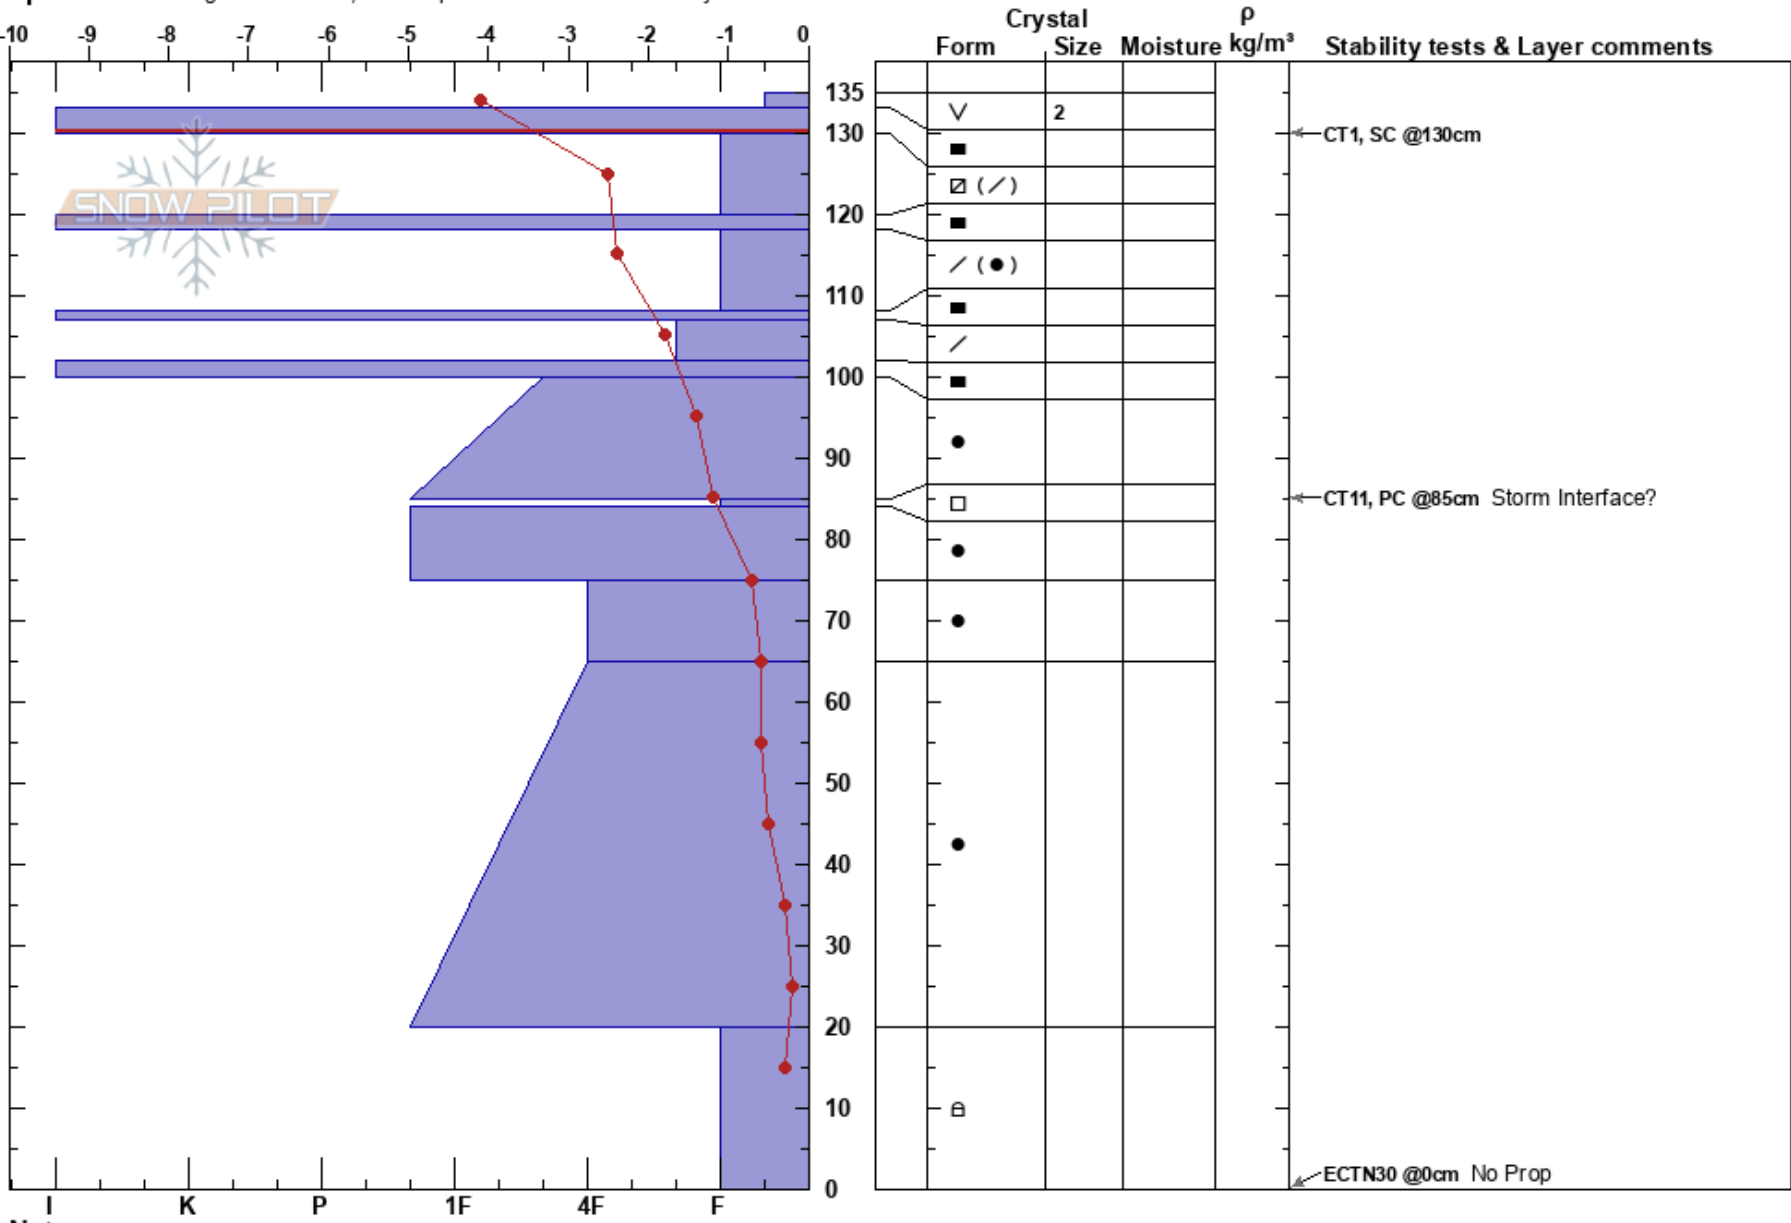

Silver Mountain, SOB
 St. Joe
 ID
 Elevation: 5280 ft
 Aspect: 134°

Brad Acker
 01/14/2017 - 2:30pm
 Co-ord:
 Slope Angle: 30°
 Wind Loading: no

Stability:
 Air Temperature: -4°C
 Sky Cover: FEW
 Precipitation: NO
 Wind: Calm

HS: 135
 PS: 30 133-130cm: Problematic layer

Specifics: Pit dug in a Ski Area; Pit is representative of backcountry

Notes: Below SOB Traverse, Warren Miller Meadows