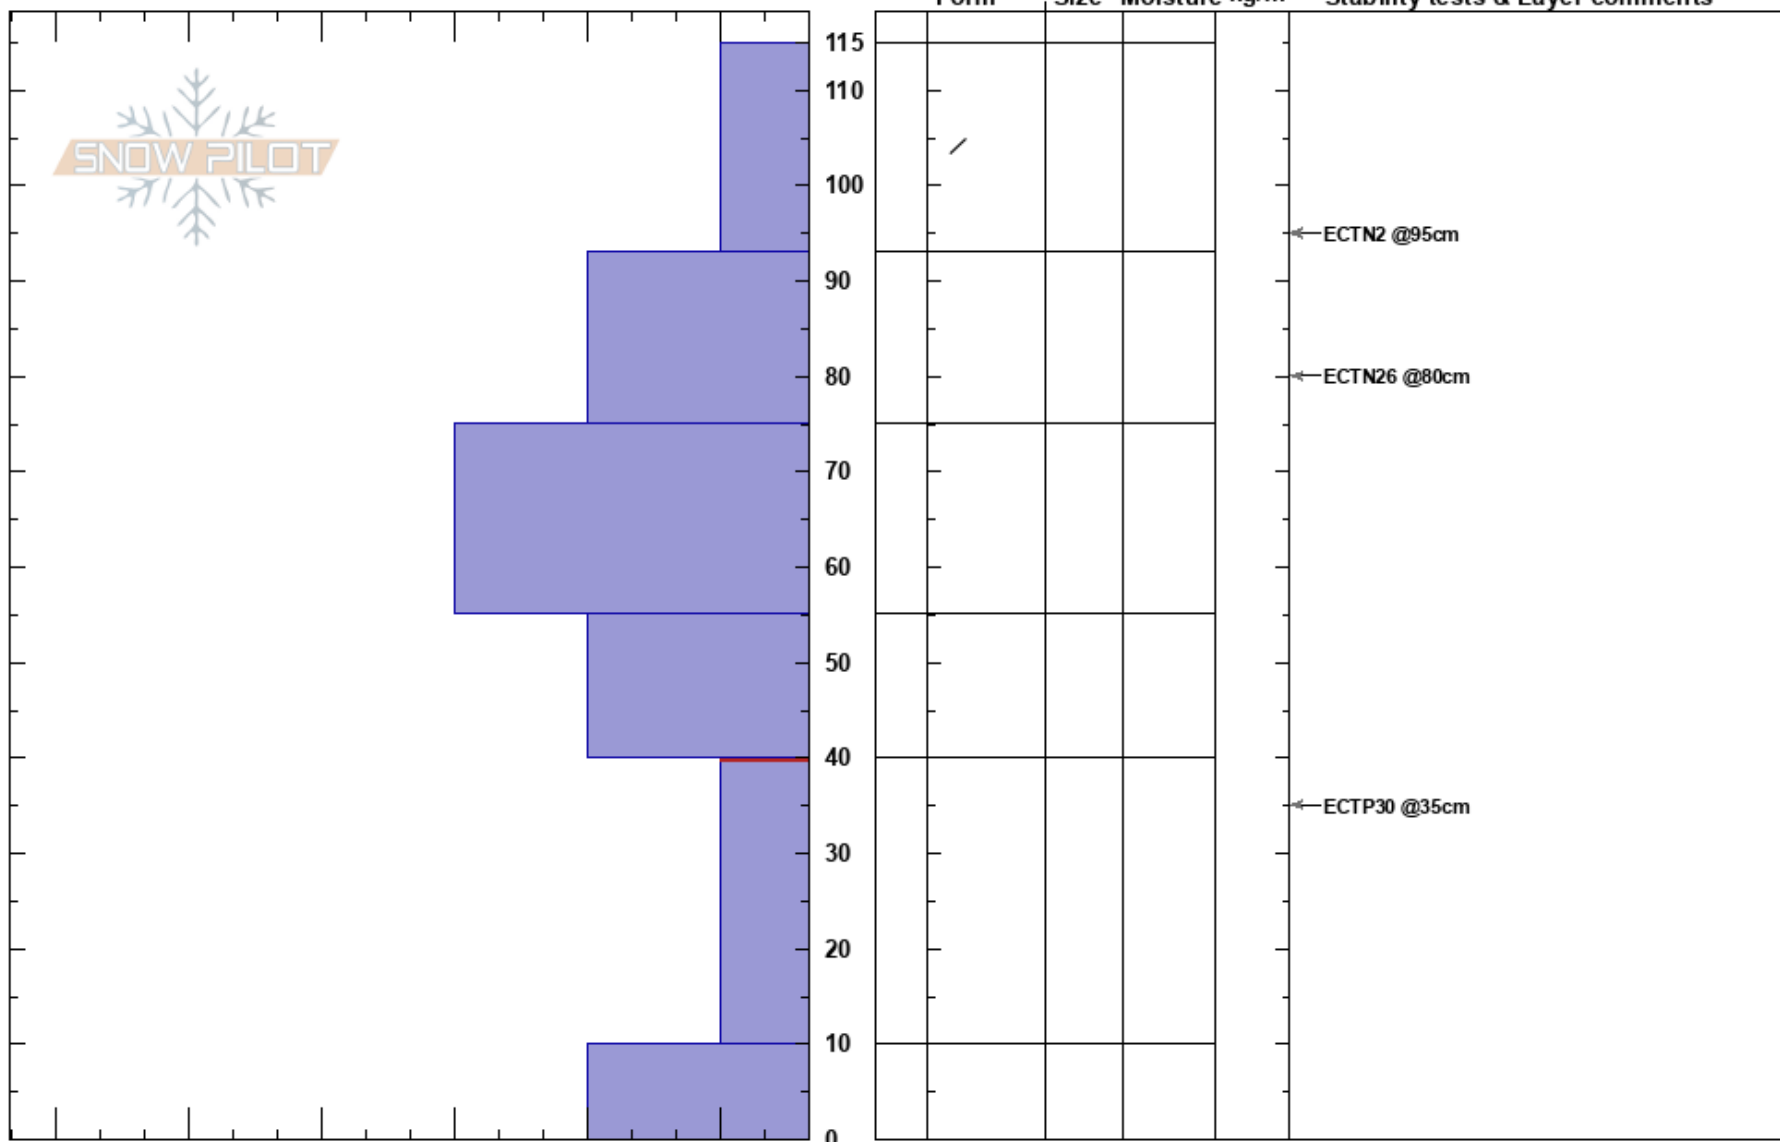

Live Trees RIP  
 Swan Range  
 MT  
 Elevation: 7900 ft  
 Aspect: 80°  
 Specifics: We skied slope

Ben Schmidt  
 01/13/2019 - 3:30pm  
 Co-ord: 47.20073N, -113.35660W  
 Slope Angle: 22°  
 Wind Loading: no

Stability: **HS: 115**  
 Air Temperature: -4°C  
 Sky Cover: CLR  
 Precipitation: NO  
 Wind: W Light Breeze  
 Layer Notes: 40-10cm: Problematic layer

Notes: