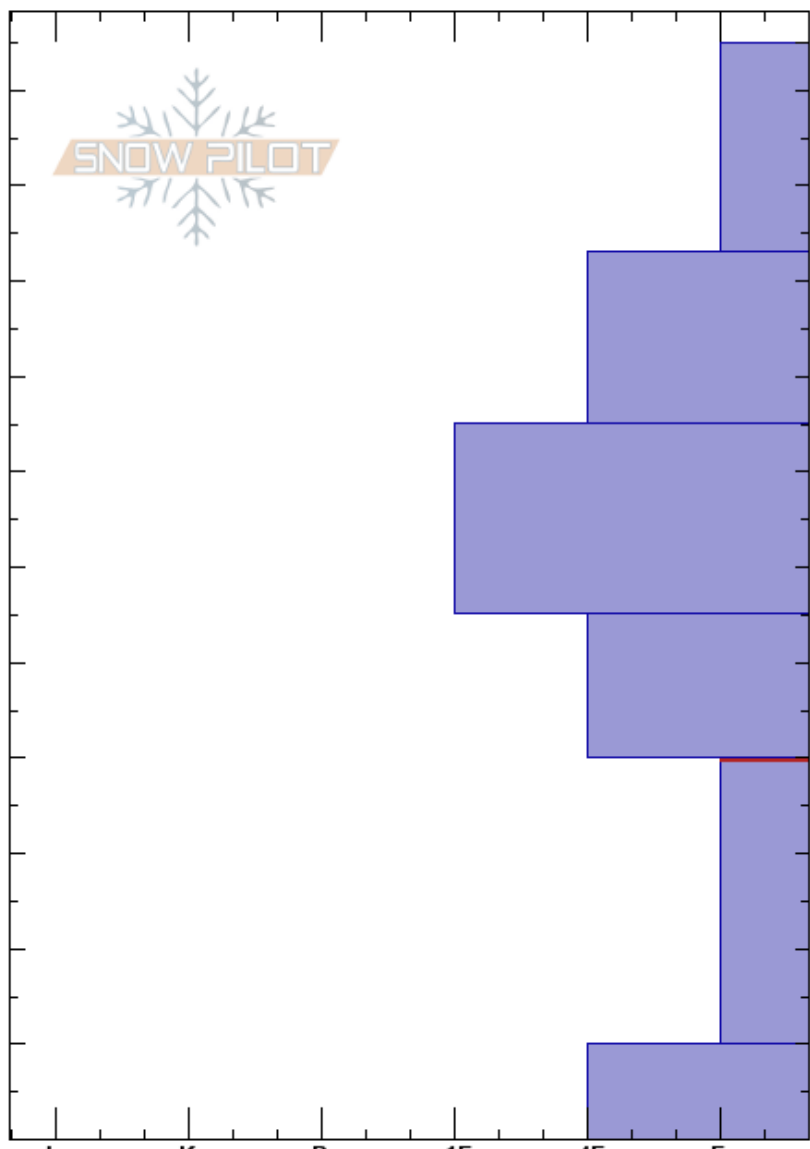

Live Trees RIP
 Swan Range
 MT
Elevation: 7900 ft
Aspect: 80°
Specifics: We skied slope

Ben Schmidt
 01/13/2019 - 3:30pm
Co-ord: 47.20073N, -113.35660W
Slope Angle: 22°
Wind Loading: no

Stability:
Air Temperature: -4°C
Sky Cover: CLR
Precipitation: NO
Wind: W Light Breeze

HS: 115
Layer Notes:
 40-10cm: Problematic layer

Height (cm)	Crystal		ρ kg/m ³	Stability tests & Layer comments
	Form	Size		
115				
110				
100				
95				← ECTN2 @95cm
90				
80				← ECTN26 @80cm
70				
60				
50				
40				
35				← ECTP30 @35cm
30				
20				
10				
0				