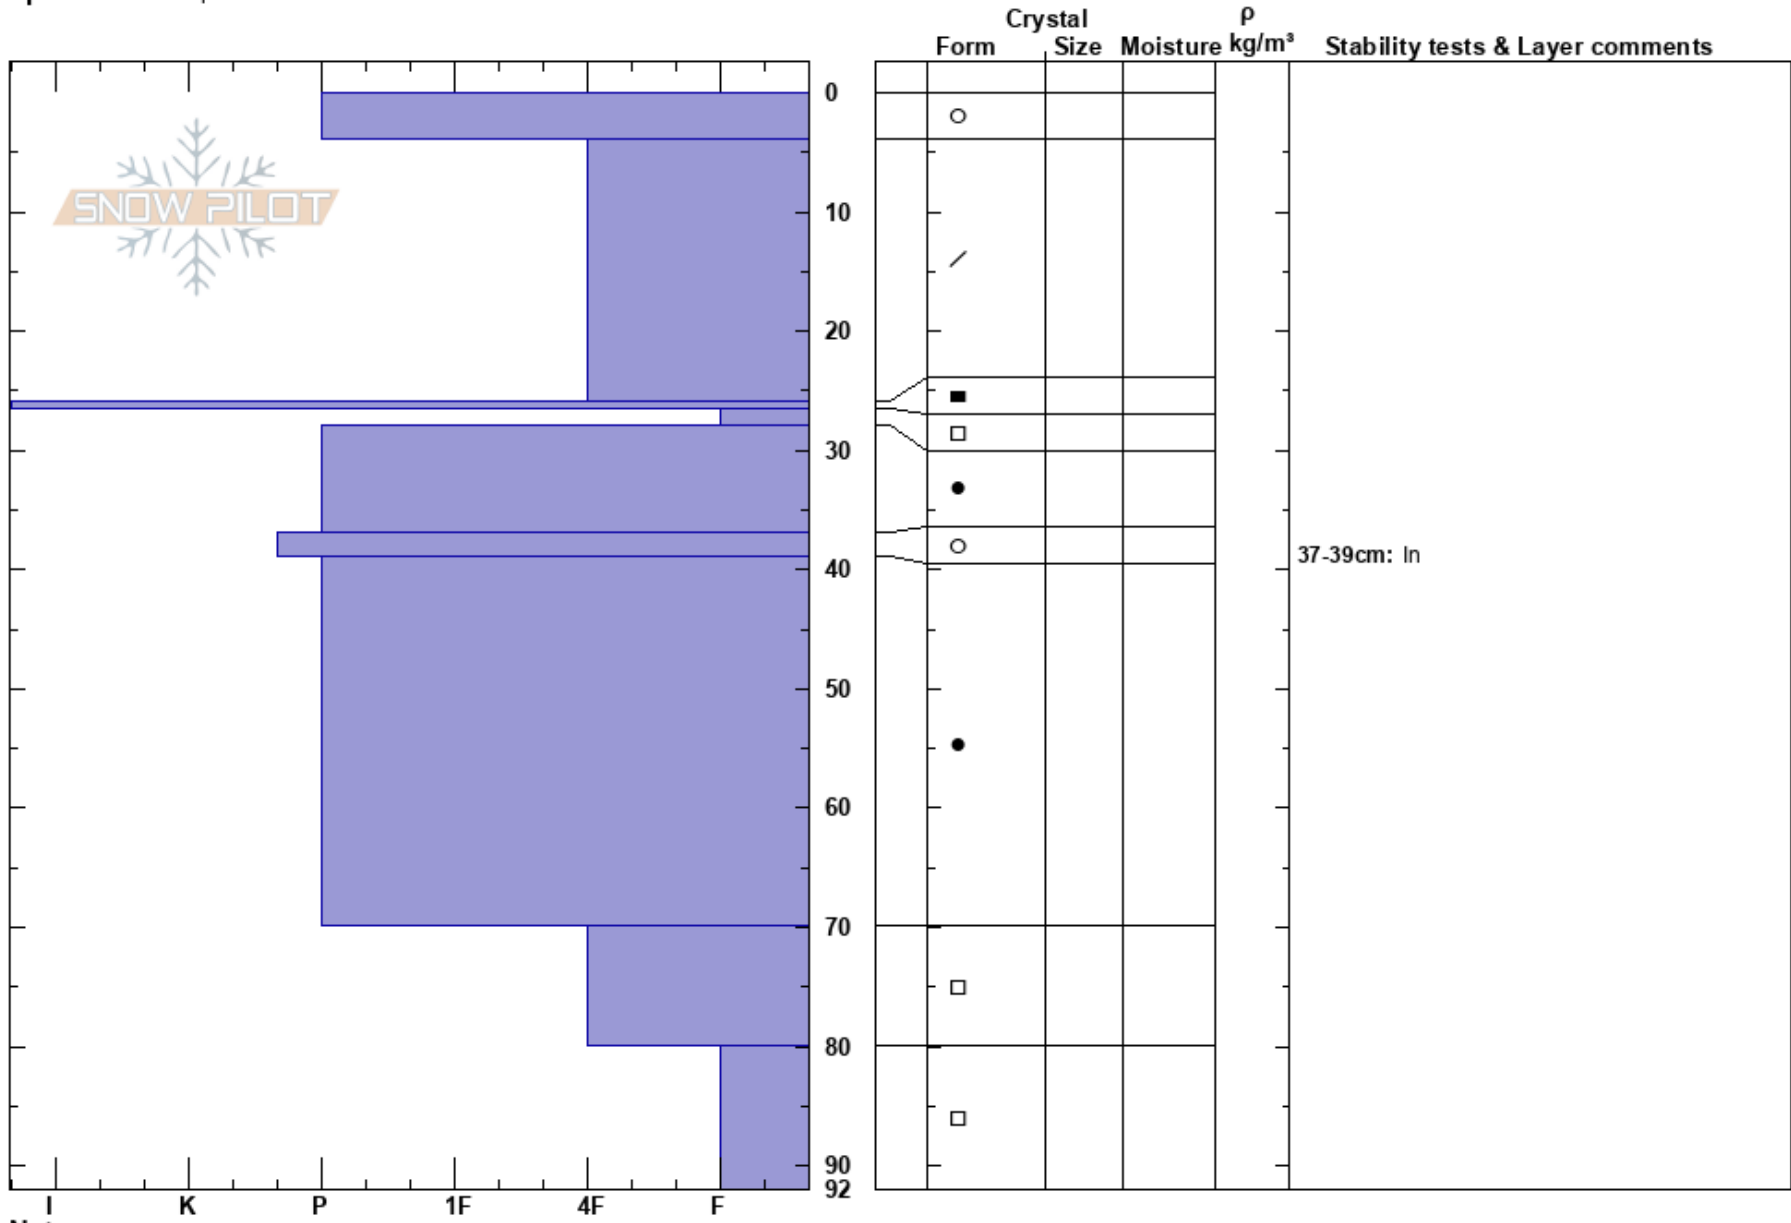

Flygarskalet  
 Kittelfjället  
 Sweden  
**Elevation:** 860 m  
**Aspect:** 180°  
**Specifics:** Poor pit location

Sven Olofsson  
 15/01/2019 - 02:20  
**Co-ord:**  
**Slope Angle:** 26°  
**Wind Loading:** previous

**Stability:**  
**Air Temperature:** 11°C  
**Sky Cover:** BKN  
**Precipitation:** NO  
**Wind:** E Calm

**HS:** 92  
**PF:** 28 37-39cm: In

**Layer Notes:**

**Notes:**