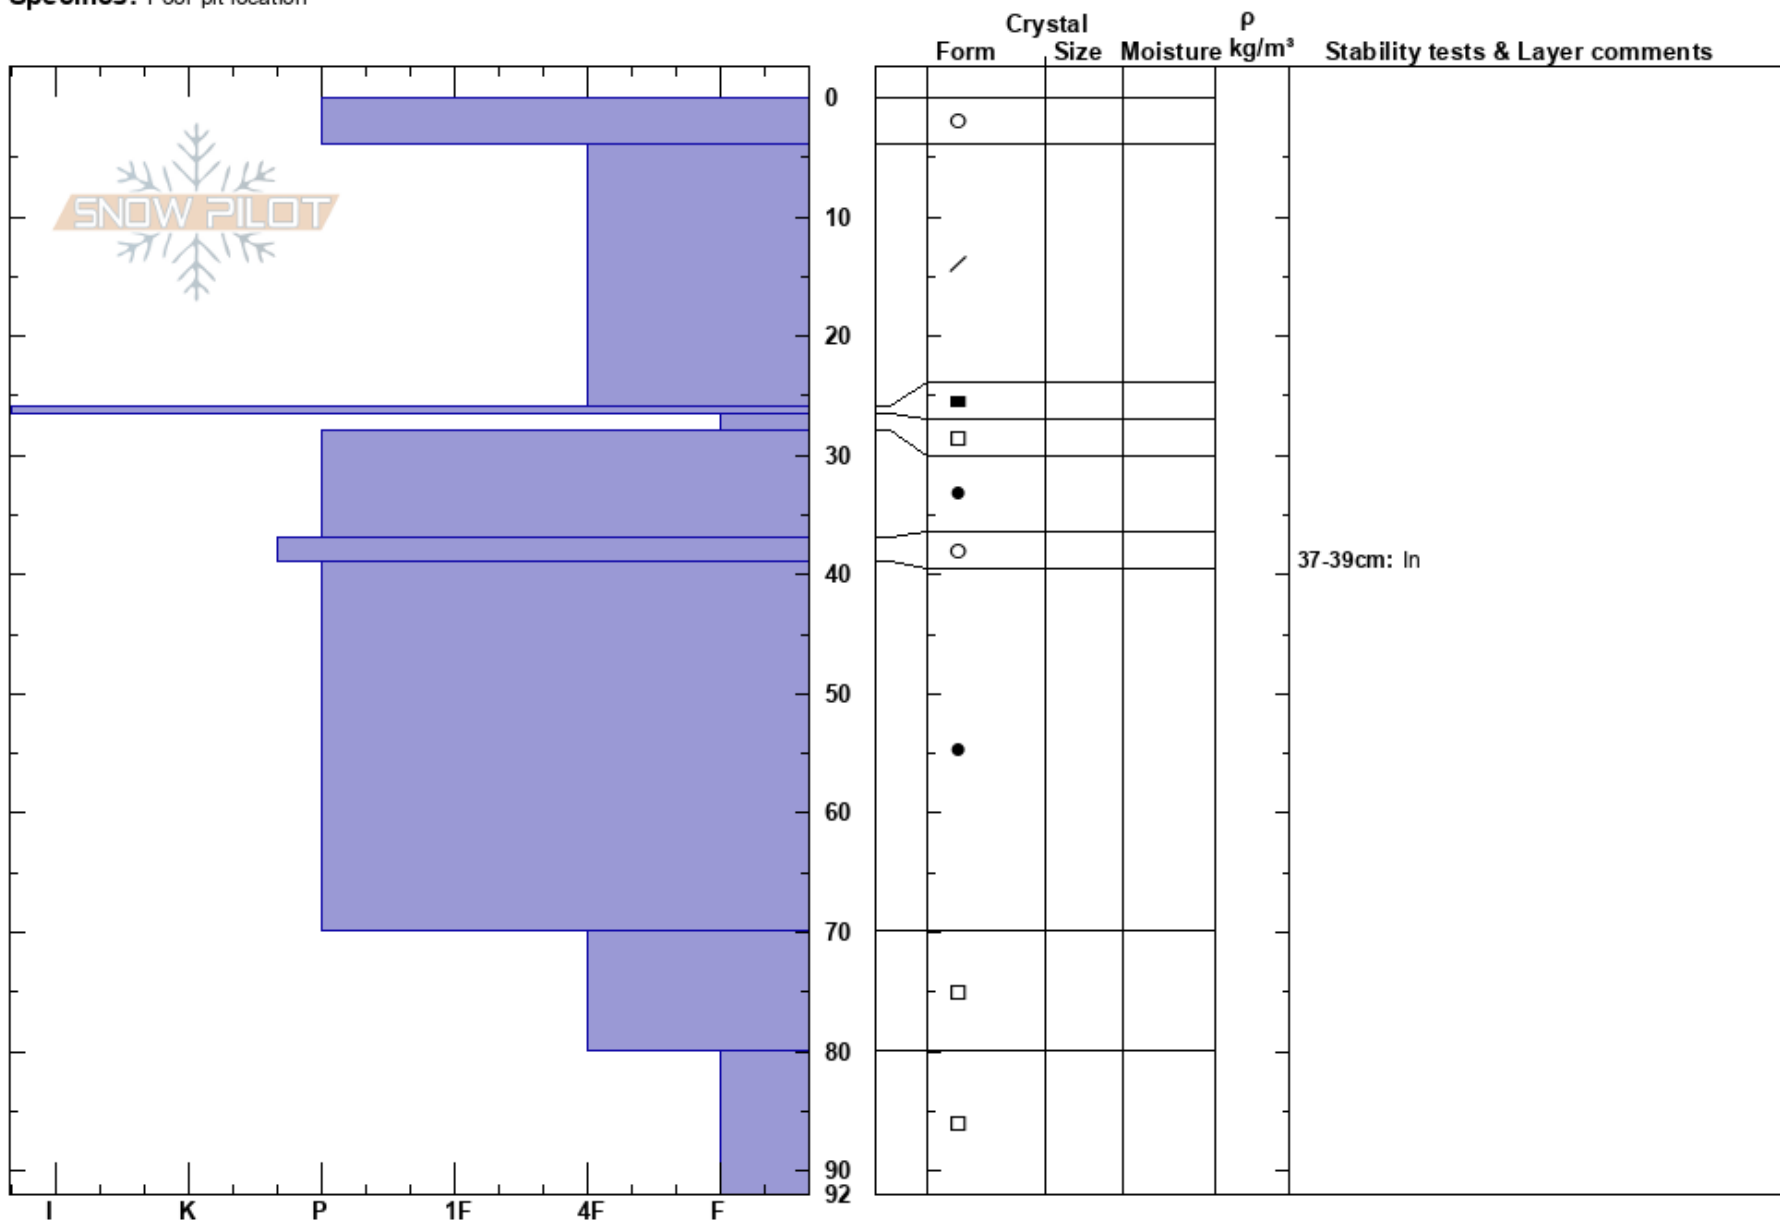

Flygarskalet
 Kittelfjället
 Sweden
Elevation: 860 m
Aspect: 180°
Specifics: Poor pit location

Sven Olofsson
 15/01/2019 - 02:20
Co-ord:
Slope Angle: 26°
Wind Loading: previous

Stability: **HS:92**
Air Temperature: 11°C **PF: 28** 37-39cm: In
Sky Cover: BKN
Precipitation: NO
Wind: E Calm