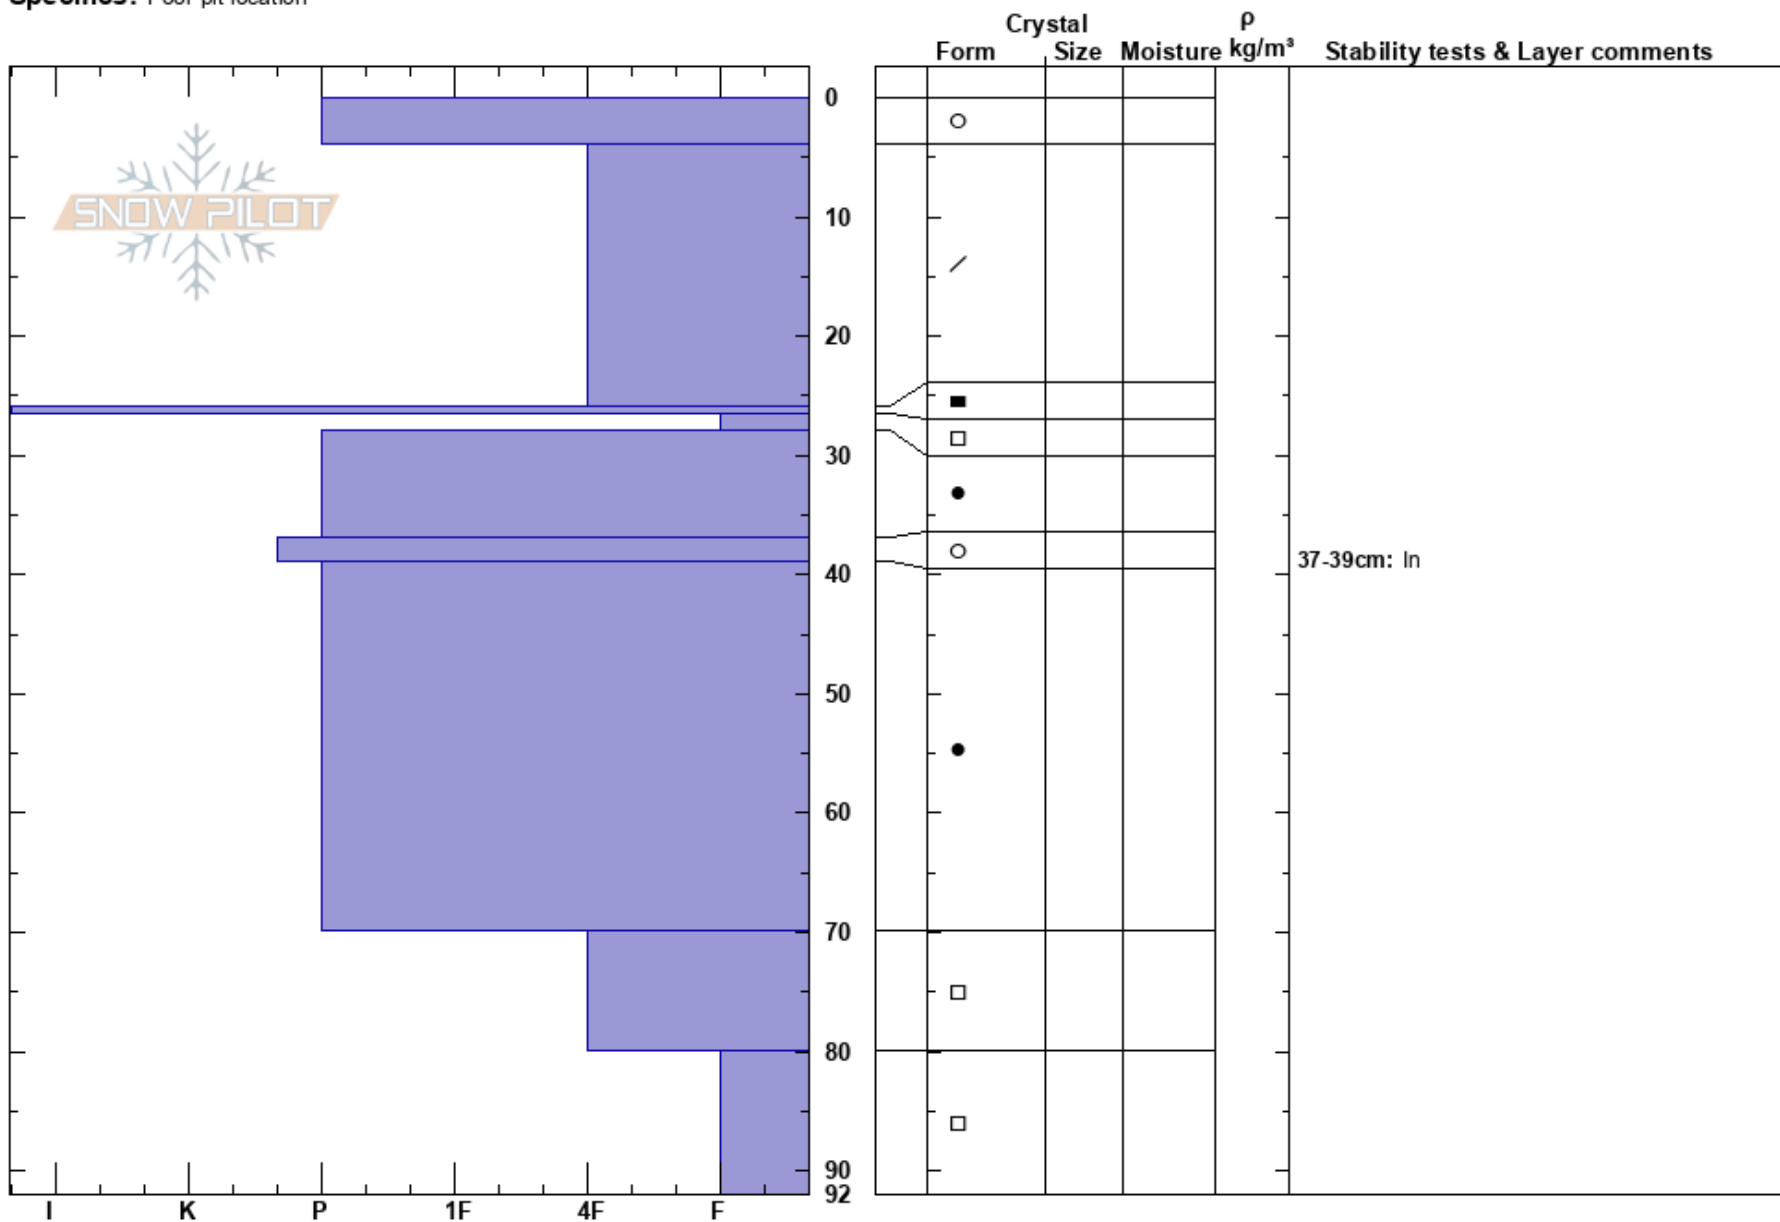

Flygarskalet  
 Kittelfjället  
 Sweden  
**Elevation:** 860 m  
**Aspect:** 180°  
**Specifics:** Poor pit location

Sven Olofsson  
 15/01/2019 - 02:20  
**Co-ord:**  
**Slope Angle:** 26°  
**Wind Loading:** previous

**Stability:** **HS:92**  
**Air Temperature:** 11°C **PF: 28** 37-39cm: In  
**Sky Cover:** BKN  
**Precipitation:** NO  
**Wind:** E Calm

Notes: