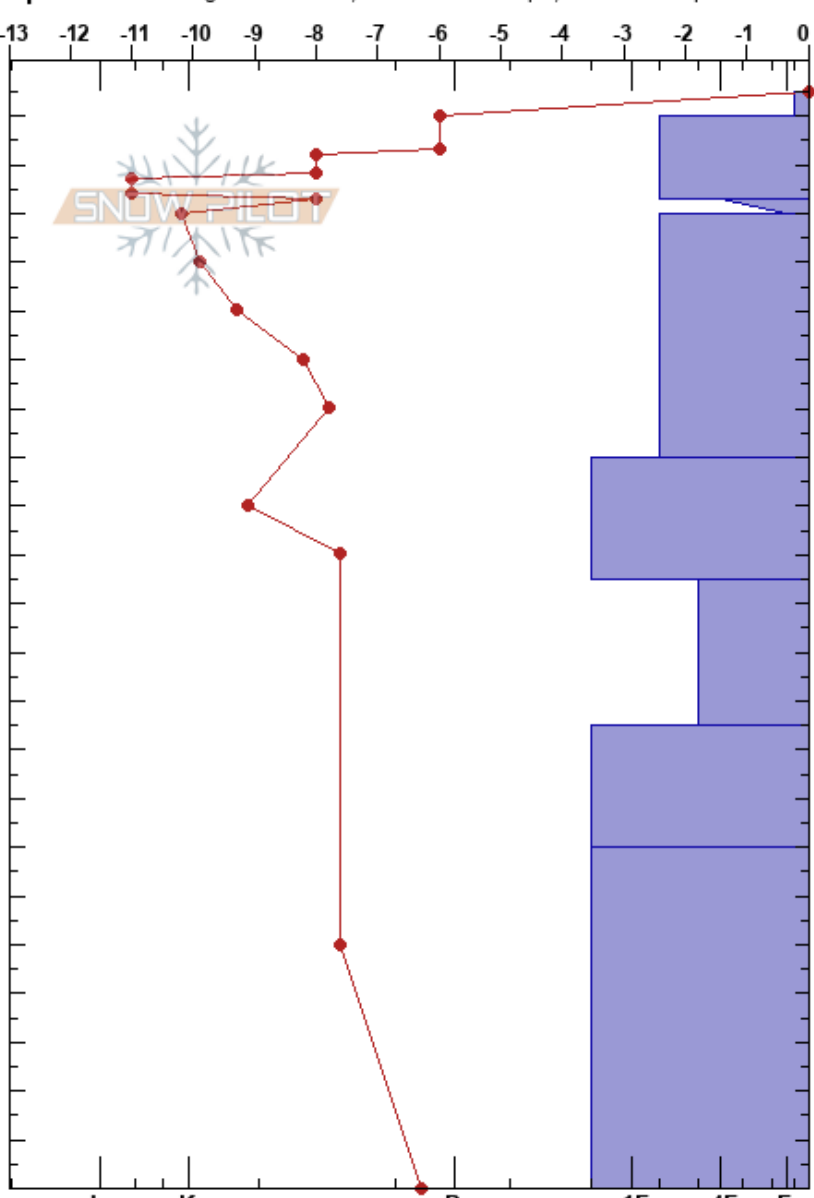

Bush Alley 1-17-17

Jack Rueppel

Stability:

HS:225

Layer Notes:

Gore Range

01/17/2017 - 11:30am

Air Temperature: 1.6°C

220-203cm: Problematic layer

CO

Co-ord: 39.47282N, -106.15538W

Sky Cover: CLR

Elevation: 12100 ft

Slope Angle:

Precipitation: NO

Aspect: 136°

Wind Loading: no

Wind: SW Calm

Specifics: Pit dug in a Ski Area; Ski tracks on slope; We skied slope

Form	Crystal		Moisture	ρ kg/m ³	Stability tests & Layer comments
	Size				
V (V)	3-4				
/	1.5-1		D-M		
/	1.5				← CTV @202cm Break
.	1				← ECTN26 @197cm RP
.	1				← CT18, RP @190cm RP
.	1				
.	1				