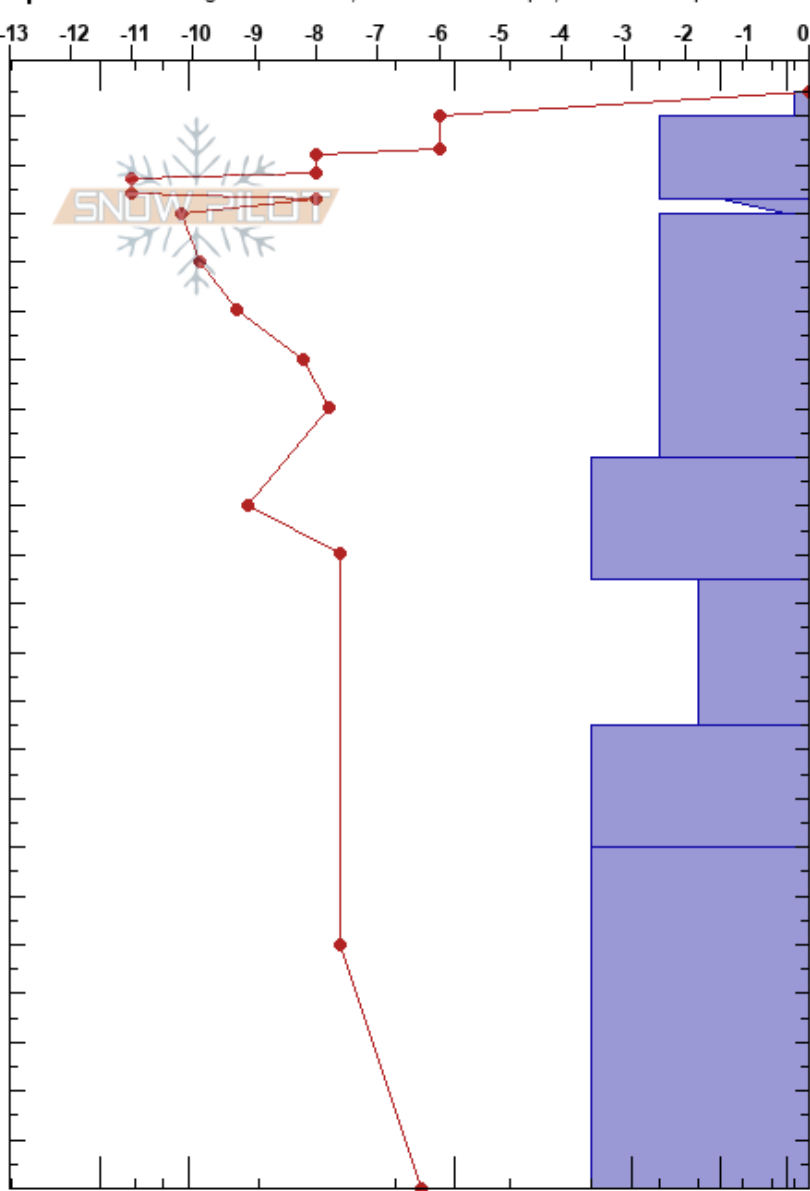

Bush Alley 1-17-17

Jack Rueppel

Stability:

HS:225

Layer Notes:

Gore Range

01/17/2017 - 11:30am

Air Temperature: 1.6°C

220-203cm: Problematic layer

CO

Co-ord: 39.47282N, -106.15538W

Sky Cover: CLR

Elevation: 12100 ft

Slope Angle:

Precipitation: NO

Aspect: 136°

Wind Loading: no

Wind: SW Calm

Specifics: Pit dug in a Ski Area; Ski tracks on slope; We skied slope

Depth (cm)	Crystal		Moisture	ρ kg/m ³	Stability tests & Layer comments
	Form	Size			
225					
220	V (V)	3-4			
210	/	1.5-1	D-M		
200	/	1.5			← CTV @202cm Break
190					← ECTN26 @197cm RP
180					← CT18, RP @190cm RP
170	.	1			
160					
150					
140	.	1			
130					
120					
110	•	1			
100					
90					
80	.				
70					
60					
50					
40					
30	.	1			
20					
10					
0					