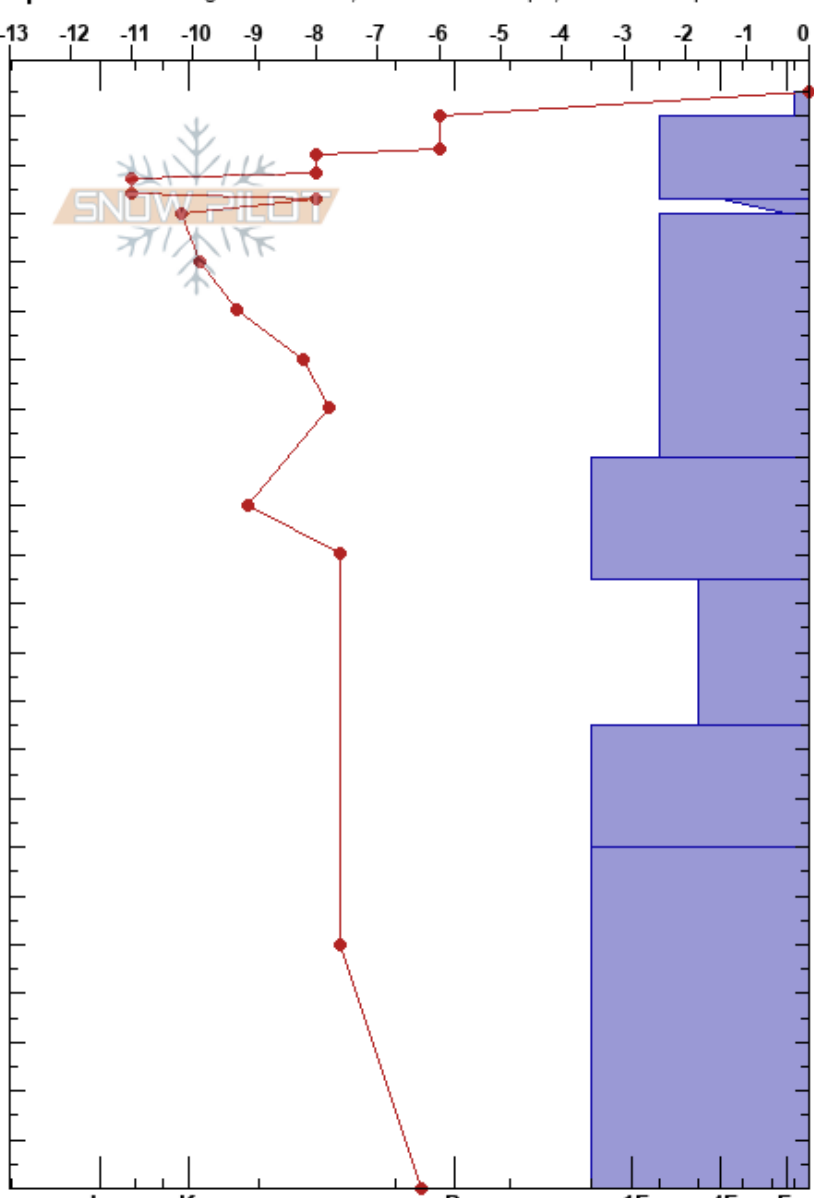

Bush Alley 1-17-17

Jack Rueppel

Stability:

HS:225

Layer Notes:

Gore Range

01/17/2017 - 11:30am

Air Temperature: 1.6°C

220-203cm: Problematic layer

CO

Co-ord: 39.47282N, -106.15538W

Sky Cover: CLR

Elevation: 12100 ft

Slope Angle:

Precipitation: NO

Aspect: 136°

Wind Loading: no

Wind: SW Calm

Specifics: Pit dug in a Ski Area; Ski tracks on slope; We skied slope

Form	Crystal		Moisture	$\rho$ kg/m <sup>3</sup>	Stability tests & Layer comments
	Size				
V (V)	3-4				
/	1.5-1		D-M		
/	1.5				← CTV @202cm Break
.	1				← ECTN26 @197cm RP
.	1				← CT18, RP @190cm RP
.	1				
.	1				