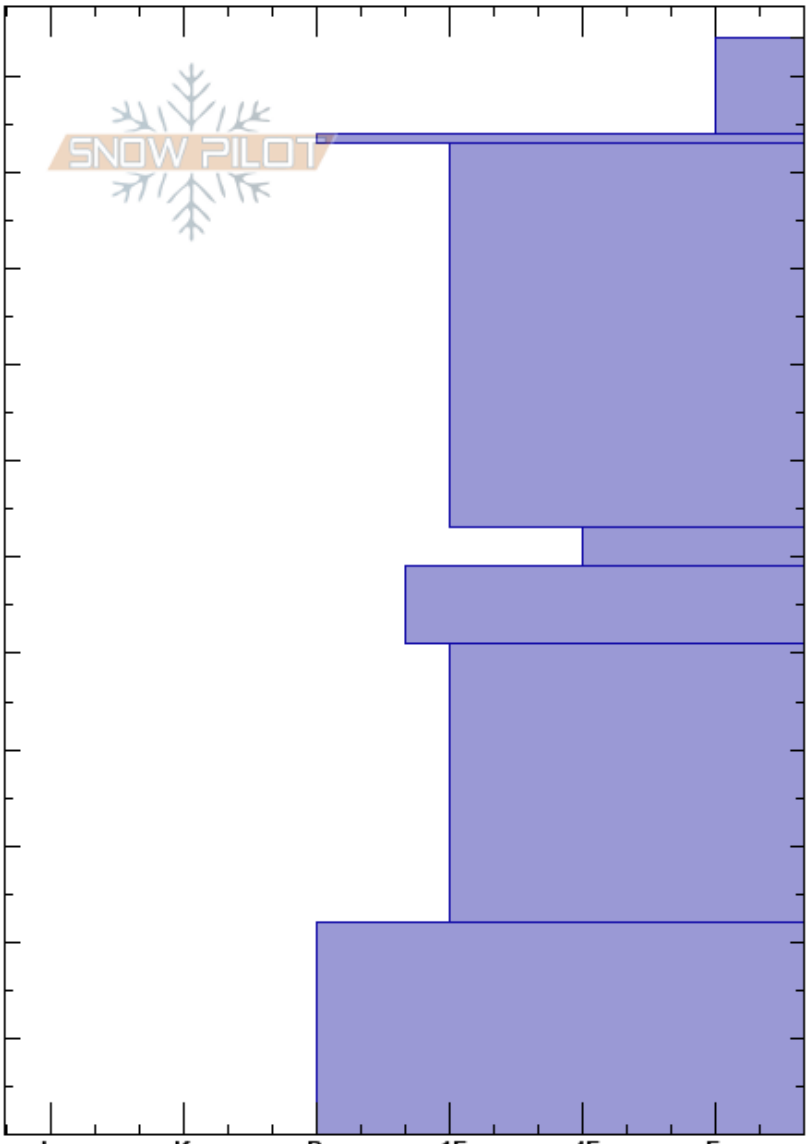

Hidden Peak
 Central Sierra
 CA
 Elevation: 7758 ft
 Aspect: 25°
 Specifics:

David Reichel
 01/14/2019 - 10:30am
 Co-ord: 38.98183N, -120.11622W
 Slope Angle: 21°
 Wind Loading:

Stability:
 Air Temperature:
 Sky Cover: OVC
 Precipitation: NO
 Wind: Calm
 HS: 114
 PF: 30 63-59cm: Problematic layer

Crystal Form	Crystal Size	Moisture	ρ kg/m ³	Stability tests & Layer comments
/ (•)	1			
=				
•	0.5-1			← ECTN23 @88cm
⊖	1-1.5			← CT13, RP @63cm ← PST39/100 (End) @63cm
=				← PST38/100 (End) @51cm
⊖	1-2			
⊖	3-4			