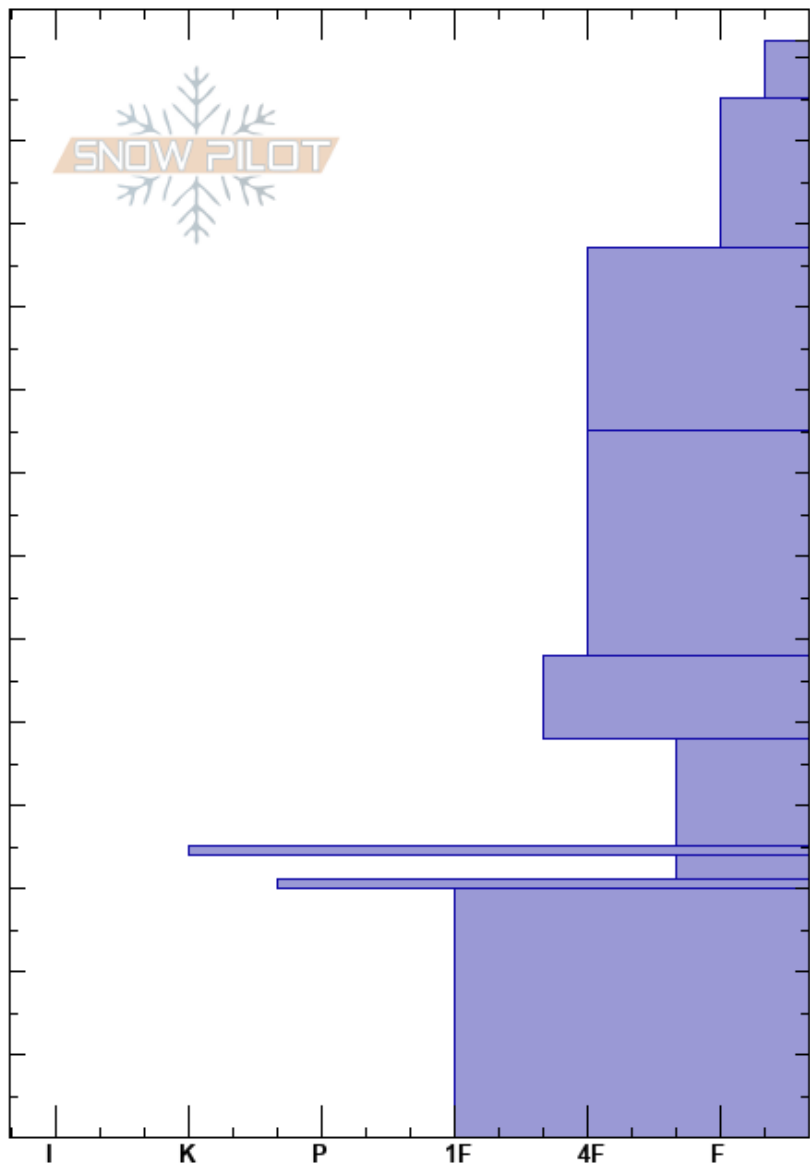

Buck Ridge - 1/15/17
 Madison Range-N
 MT
 Elevation: 9200 ft
 Aspect: 30°
 Specifics: Ski tracks on slope

Eric Knoff
 01/15/2017 - 1:30pm
 Co-ord:
 Slope Angle: 32°
 Wind Loading: no

Stability: Fair Stable
 Air Temperature: -5°C
 Sky Cover: CLR
 Precipitation: NO
 Wind: SW Calm
 HS: 132
 48-35cm: Problematic layer

Crystal Form	Crystal Size	Moisture	ρ kg/m ³	Stability tests & Layer comments
+				
+				
/				
☐	0.5-1			
☐	0.5-1			
☐	1.5-3			← CT18, Q2 @48cm ← ECTN25 @48cm
■				
☐				
■				
⊖	2-3			

Notes: