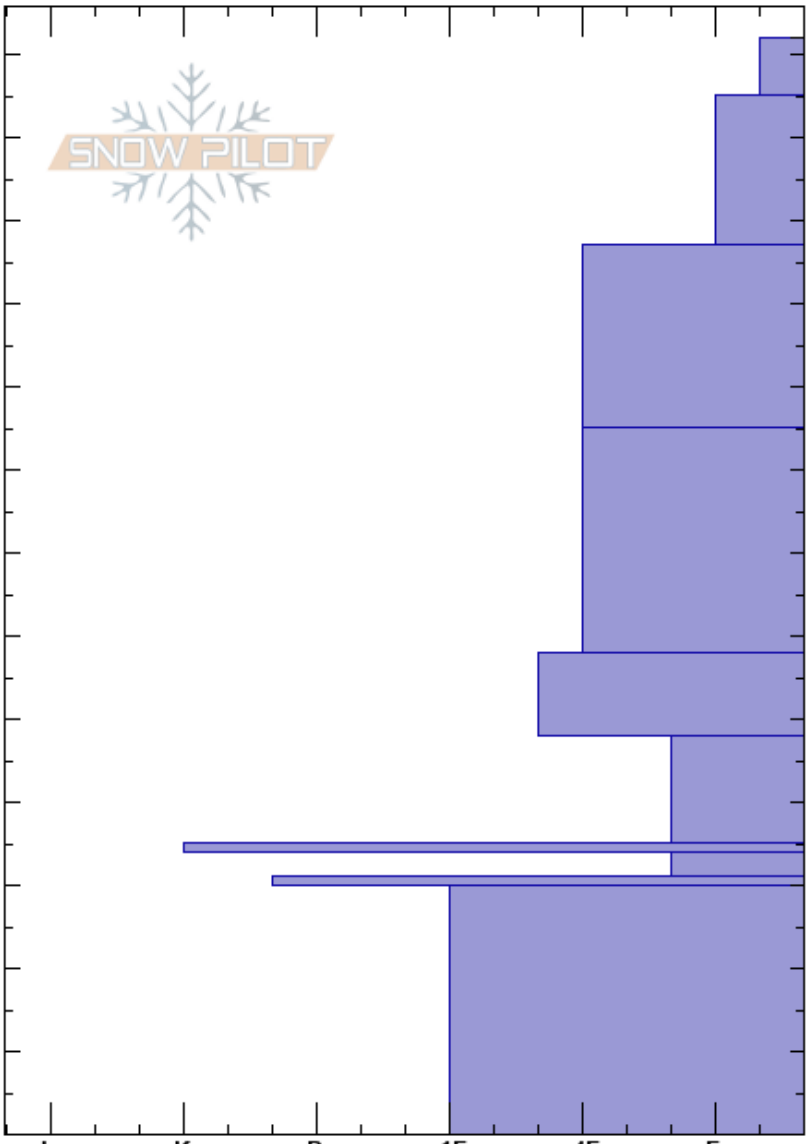

Buck Ridge - 1/15/17  
 Madison Range-N  
 MT  
 Elevation: 9200 ft  
 Aspect: 30°  
 Specifics: Ski tracks on slope

Eric Knoff  
 01/15/2017 - 1:30pm  
 Co-ord:  
 Slope Angle: 32°  
 Wind Loading: no

Stability: Fair Stable  
 Air Temperature: -5°C  
 Sky Cover: CLR  
 Precipitation: NO  
 Wind: SW Calm  
 HS: 132  
 Layer Notes:  
 48-35cm: Problematic layer

Crystal Form	Crystal Size	Moisture	$\rho$ kg/m <sup>3</sup>	Stability tests & Layer comments
+				
+				
/				
☐	0.5-1			
☐	0.5-1			
☐	1.5-3			← CT18, Q2 @48cm ← ECTN25 @48cm
■				
☐				
■				
⊖	2-3			