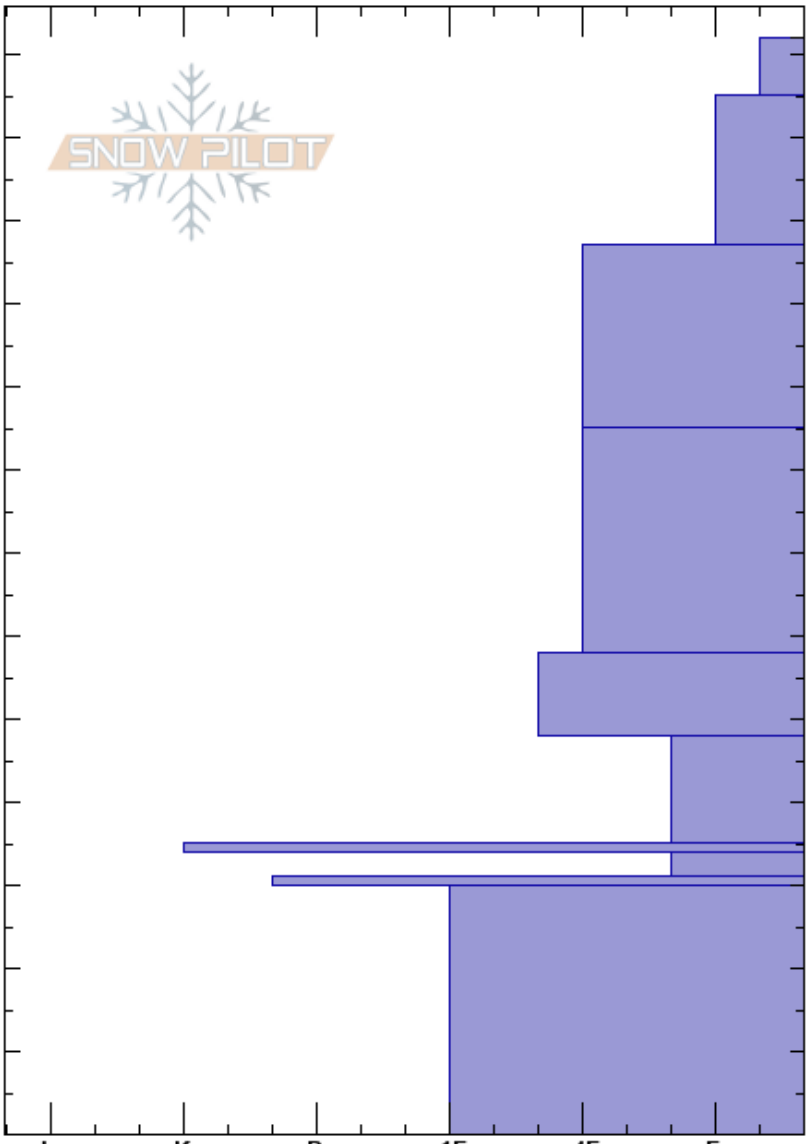

Buck Ridge - 1/15/17
 Madison Range-N
 MT
 Elevation: 9200 ft
 Aspect: 30°
 Specifics: Ski tracks on slope

Eric Knoff
 01/15/2017 - 1:30pm
 Co-ord:
 Slope Angle: 32°
 Wind Loading: no

Stability: Fair Stable
 Air Temperature: -5°C
 Sky Cover: CLR
 Precipitation: NO
 Wind: SW Calm
 HS: 132
 Layer Notes:
 48-35cm: Problematic layer

Crystal Form	Crystal Size	Moisture	ρ kg/m ³	Stability tests & Layer comments
+				
+				
/				
☐	0.5-1			
☐	0.5-1			
☐	1.5-3			← CT18, Q2 @48cm ← ECTN25 @48cm
■				
☐				
■				
⊖	2-3			

Notes: