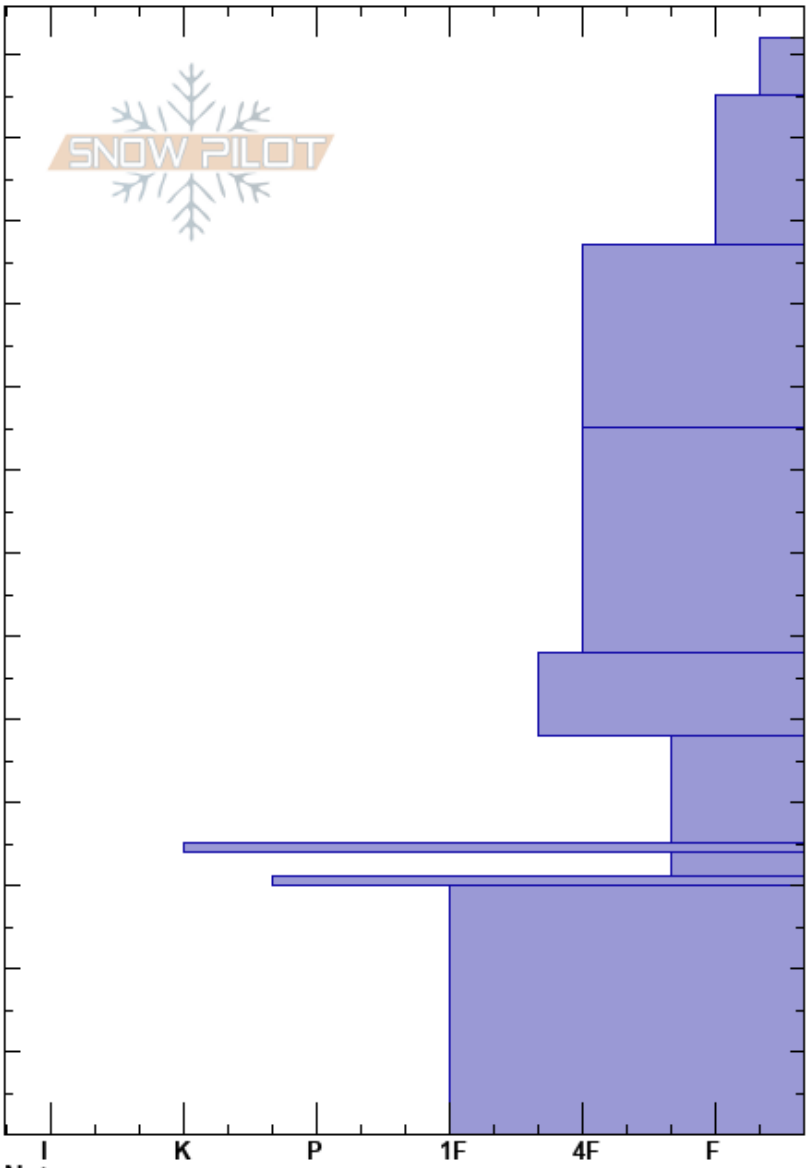

Buck Ridge - 1/15/17
 Madison Range-N
 MT
 Elevation: 9200 ft
 Aspect: 30°
 Specifics: Ski tracks on slope

Eric Knoff
 01/15/2017 - 1:30pm
 Co-ord:
 Slope Angle: 32°
 Wind Loading: no

Stability: Fair Stable
 Air Temperature: -5°C
 Sky Cover: CLR
 Precipitation: NO
 Wind: SW Calm
 HS: 132
 48-35cm: Problematic layer

Crystal Form	Crystal Size	Moisture	ρ kg/m ³	Stability tests & Layer comments
+				
+				
/				
☐	0.5-1			
☐	0.5-1			
☐	1.5-3			← CT18, Q2 @48cm ← ECTN25 @48cm
■				
☐				
■				
⊖	2-3			

Notes: