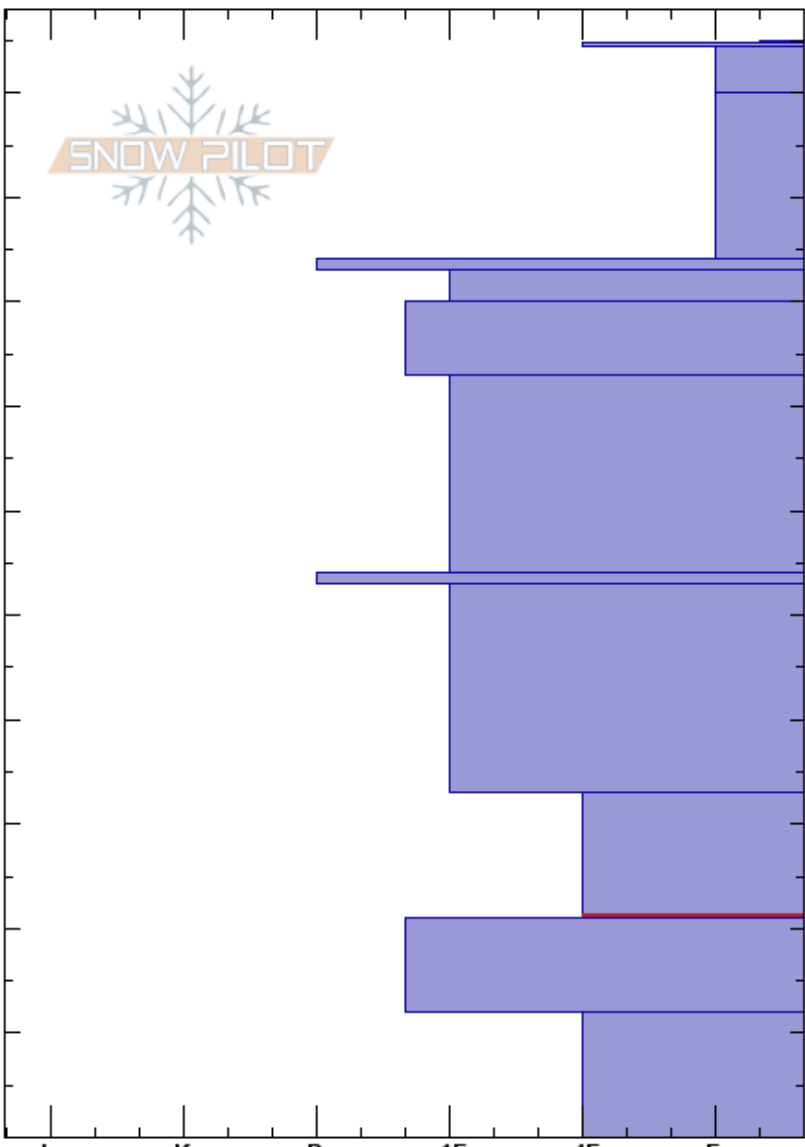

Crystal 2  
 Bitterroot  
 MT  
 Elevation: 5600 ft  
 Aspect: 151°  
 Specifics:

Logan King  
 01/14/2019 - 1:00am  
 Co-ord: 46.65636N, -114.60170W  
 Slope Angle: 26°  
 Wind Loading: no

Stability:  
 Air Temperature: 2°C  
 Sky Cover: CLR  
 Precipitation: NO  
 Wind: Calm

HS: 105  
 PF: 25 33-21cm: Problematic layer

Layer Notes:

Height (cm)	Crystal		$\rho$ kg/m <sup>3</sup>	Stability tests & Layer comments
	Form	Size		
105	V			
100	-			← ECTN3 @100cm
95	F			
90	F (✓)			
85	⊙			
83	•			← ECTN24 @83cm
80	•			
75	•			
70	•			
65	•			
60	•			
55	⊙			
53				← ECTN28 @53cm
50	•			
45	•			
40	•			
35	•			
30	⊖			
25	•			
21	•			← ECTP30 @21cm
20	⊖			
15	•			
10	⊖	4		
0				