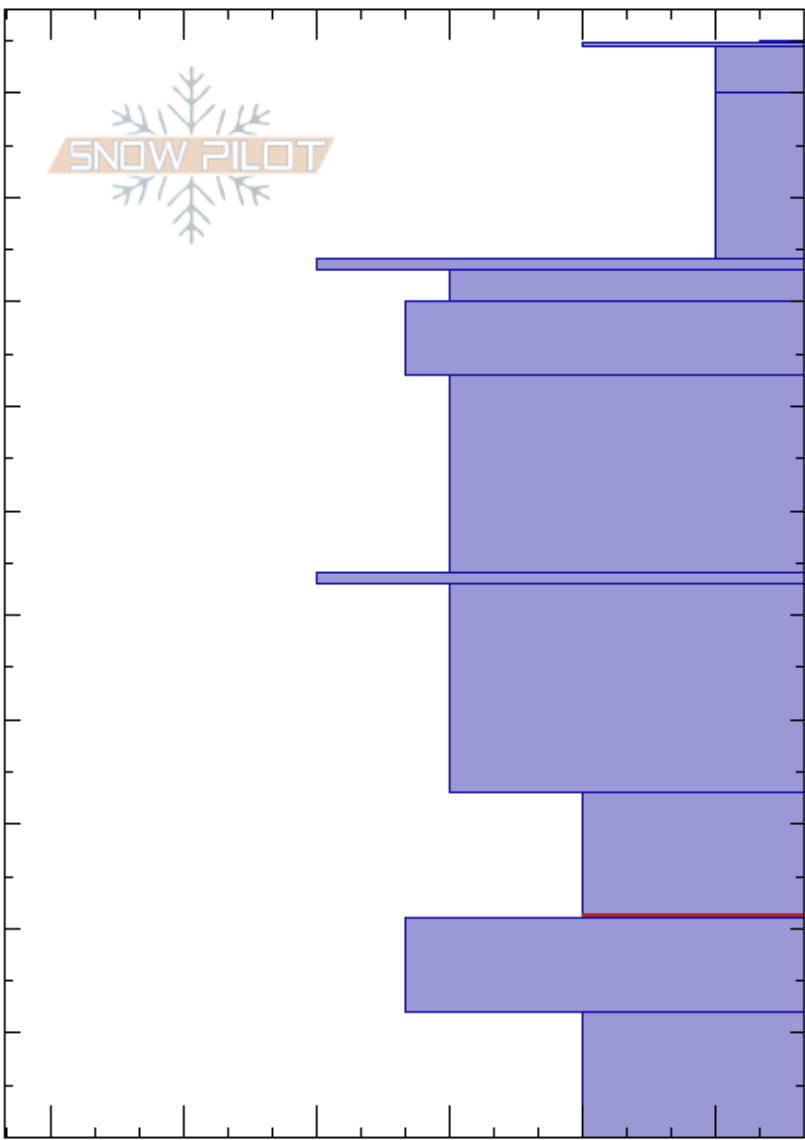

Crystal 2
 Bitterroot
 MT
 Elevation: 5600 ft
 Aspect: 151°
 Specifics:

Logan King
 01/14/2019 - 1:00am
 Co-ord: 46.65636N, -114.60170W
 Slope Angle: 26°
 Wind Loading: no

Stability:
 Air Temperature: 2°C
 Sky Cover: CLR
 Precipitation: NO
 Wind: Calm

HS: 105
 PF: 25 33-21cm: Problematic layer

Layer Notes:

Height (cm)	Crystal		Moisture	ρ kg/m ³	Stability tests & Layer comments
	Form	Size			
105	V				
100	-				← ECTN3 @100cm
95	F				
90	F (/)				
85	⊙				
83	•				← ECTN24 @83cm
80	•				
75	•				
70	•				
65	•				
60	•				
55	⊙				
53					← ECTN28 @53cm
50	•				
45	•				
40	•				
35	•				
30	⊖				
25	•				
21	•				← ECTP30 @21cm
20	⊖				
15	•				
10	⊖	4			
0					