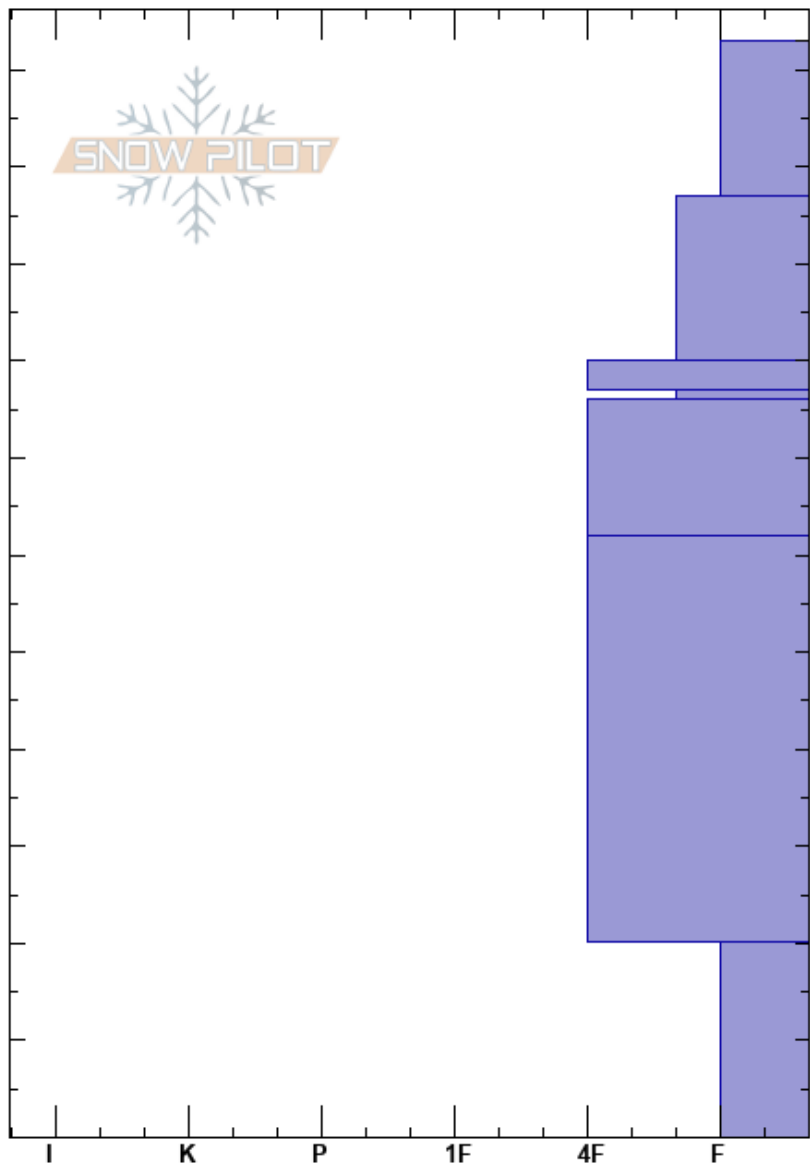

Bacon Rind - 1/12/17
 Madison Range-S
 MT
 Elevation: 8900 ft
 Aspect: 60°
 Specifics: We skied slope

Eric Knoff
 01/17/2017 - 1:00pm
 Co-ord:
 Slope Angle: 23°
 Wind Loading: no

Stability: Fair Stable
 Air Temperature: -5°C
 Sky Cover: CLR
 Precipitation: NO
 Wind: SW Calm

HS: 113
 PF: 80
 77-76cm: Problematic layer

Depth (cm)	Crystal		Moisture	ρ kg/m ³	Stability tests & Layer comments
	Form	Size			
113					
110					
100	+				
90	+				
80					
77	∅	0.5-1			← ECTP18 @77cm
70	/				
60					
40	⊖	1-2			
30					
20					← PST28/100 (End) @20cm
10	^	1.5-3			
0					← ECTX At 20 cm's