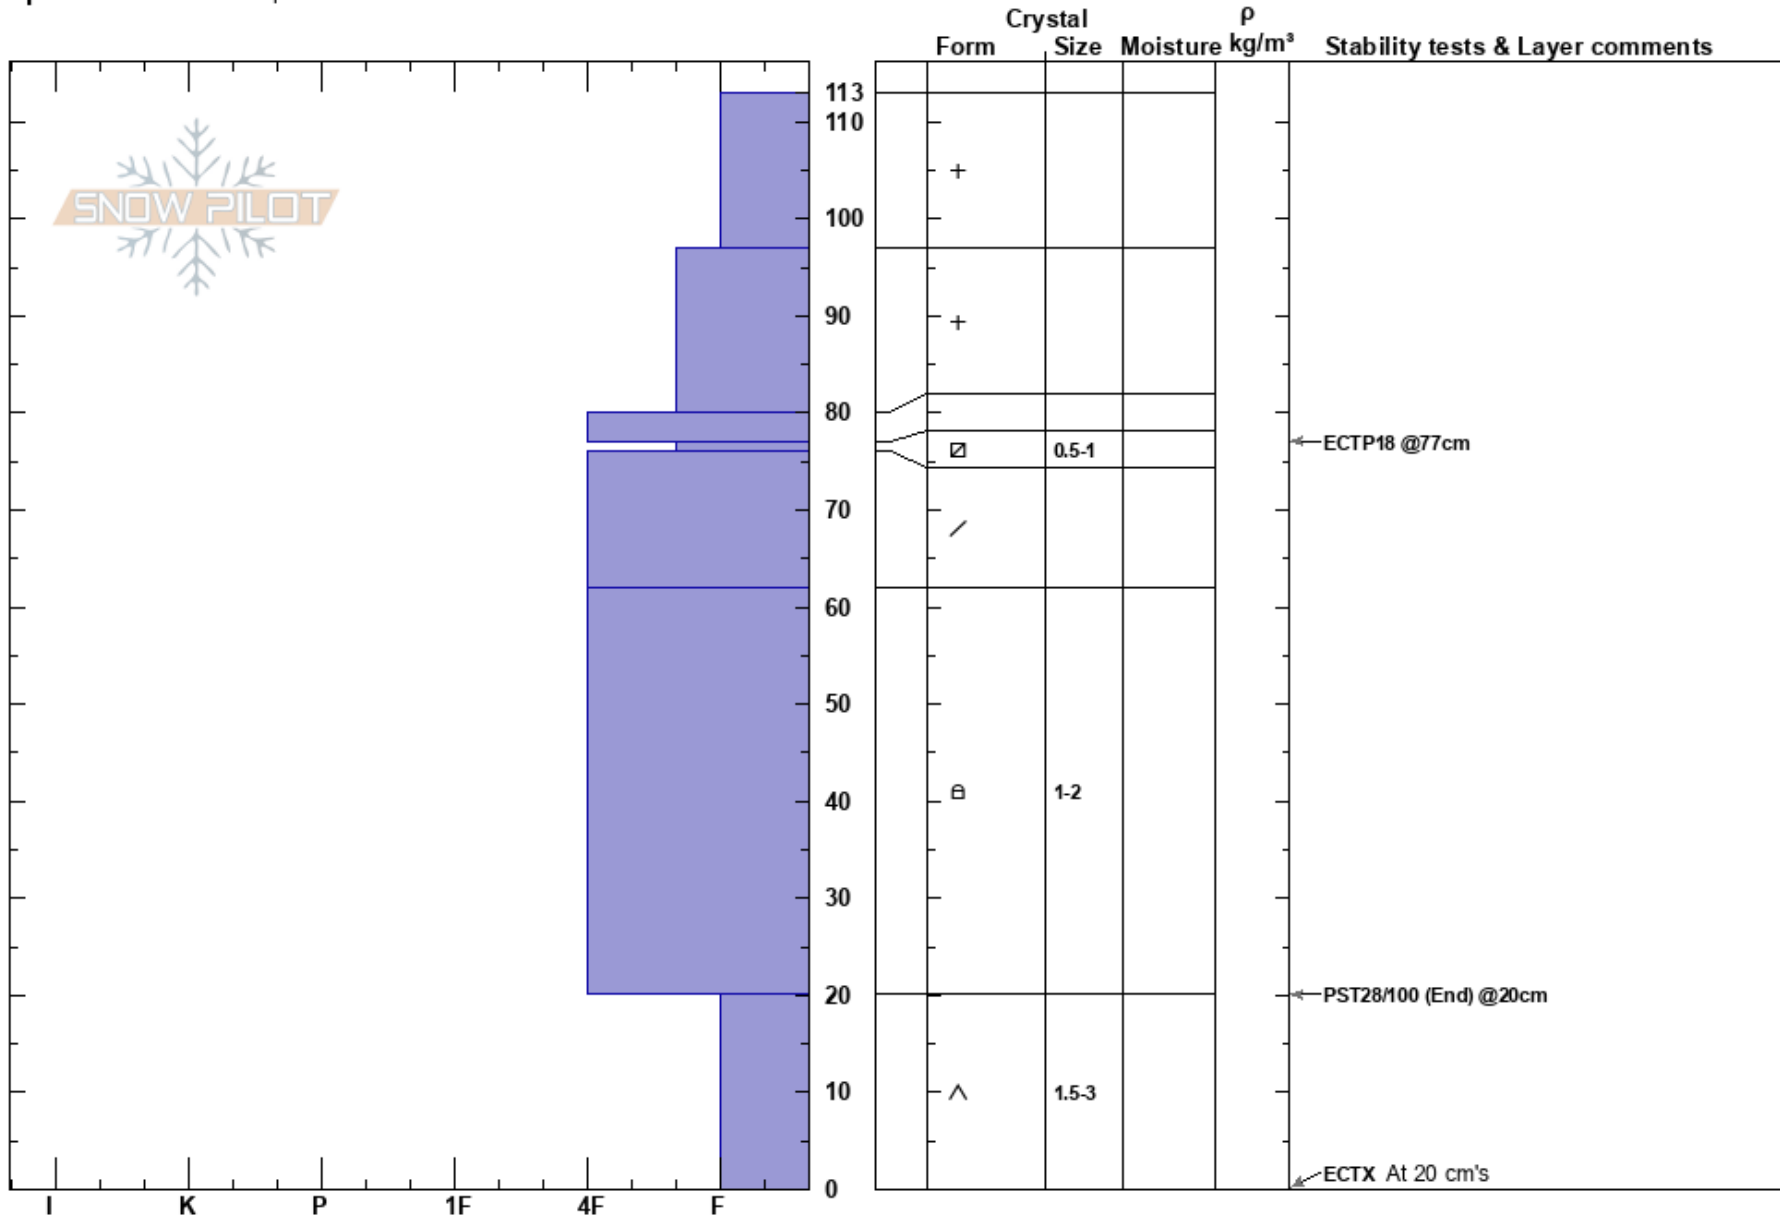

Bacon Rind - 1/12/17
 Madison Range-S
 MT
 Elevation: 8900 ft
 Aspect: 60°
 Specifics: We skied slope

Eric Knoff
 01/17/2017 - 1:00pm
 Co-ord:
 Slope Angle: 23°
 Wind Loading: no

Stability: Fair Stable
 Air Temperature: -5°C
 Sky Cover: CLR
 Precipitation: NO
 Wind: SW Calm

HS: 113
 PF: 80
 77-76cm: Problematic layer

Notes: