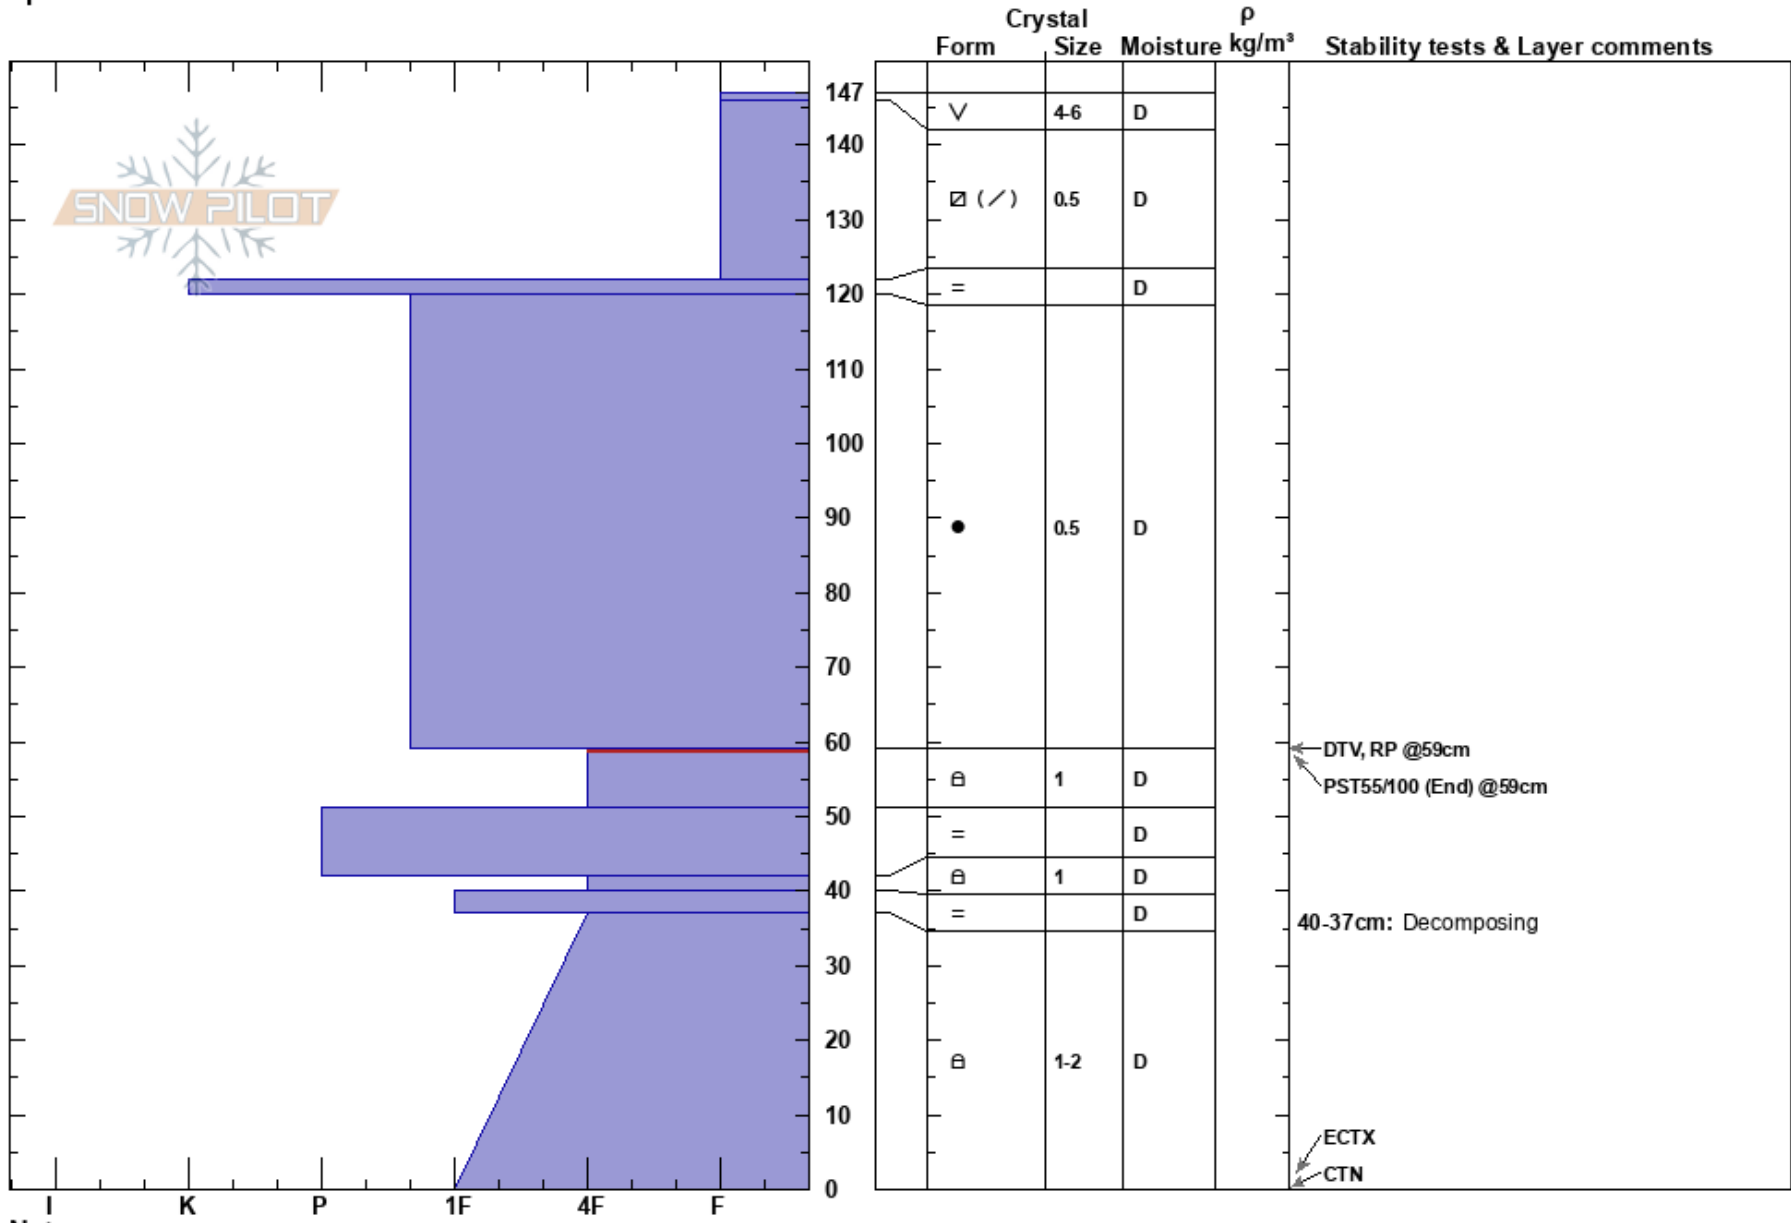

Johnson Canyon
 Central Sierra
 CA
 Elevation: 7160 ft
 Aspect: 50°
 Specifics:

Steve Reynaud
 01/14/2019 - 11:00am
 Co-ord: 39.33912N, -120.30448W
 Slope Angle: 27°
 Wind Loading: no

Stability: Good
 Air Temperature: -4°C
 Sky Cover: BKN
 Precipitation: NO
 Wind: NE Light Breeze

HS: 147
 59-51cm: Problematic layer
 40-37cm: Decomposing

Notes: