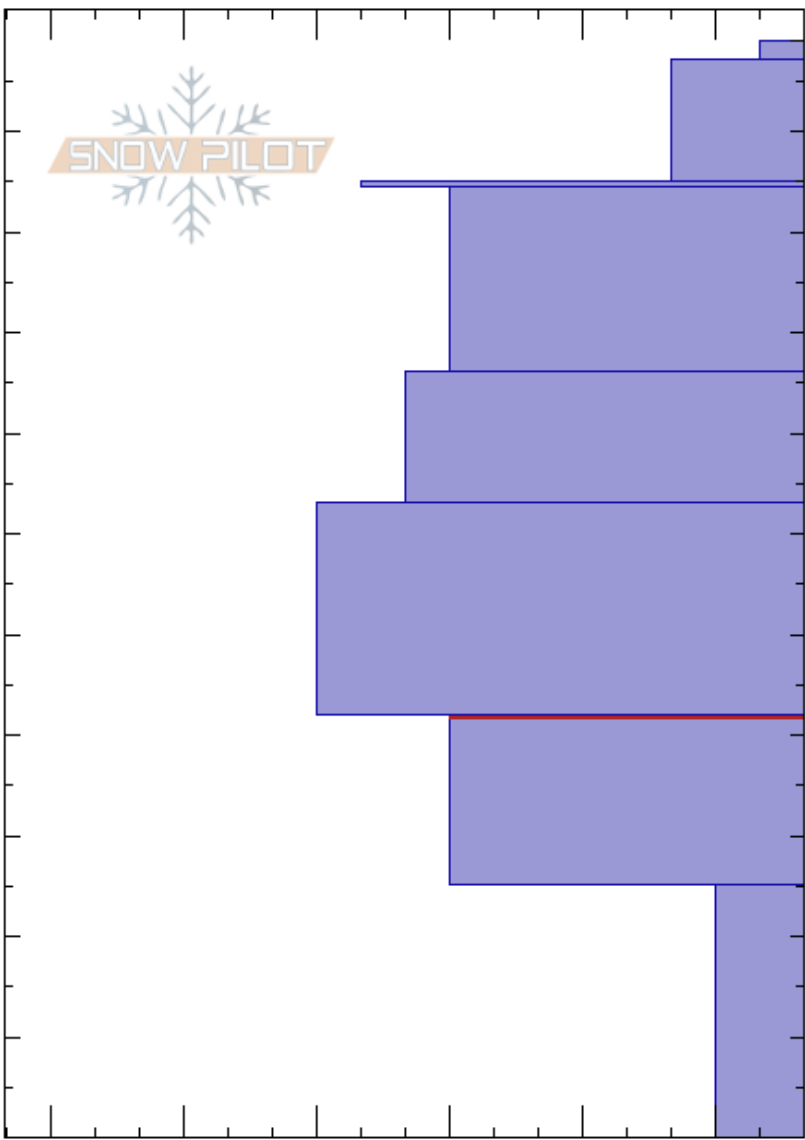

Rattlesnake01\_14\_19  
 Rattlesnake Mtns  
 MT  
 Elevation: 7700 ft  
 Aspect: 105°  
 Specifics:

Travis Craft  
 01/14/2019 - 10:00am  
 Co-ord: 47.04380N, -113.98582W  
 Slope Angle: 15°  
 Wind Loading:

Stability:  
 Air Temperature: 3°C  
 Sky Cover: CLR  
 Precipitation: NO  
 Wind: Calm

HS: 109  
 PF: 40  
 42-25cm: Problematic layer

Height (cm)	Crystal		$\rho$ kg/m <sup>3</sup>	Stability tests & Layer comments
	Form	Size		
109				
100	V (Δ)			
94.6	⊙⊙			← ECTN12 @94.6cm
85	•			
70	•			
53	•			
45				← ECTN21 @45cm
35	B			
15	B			