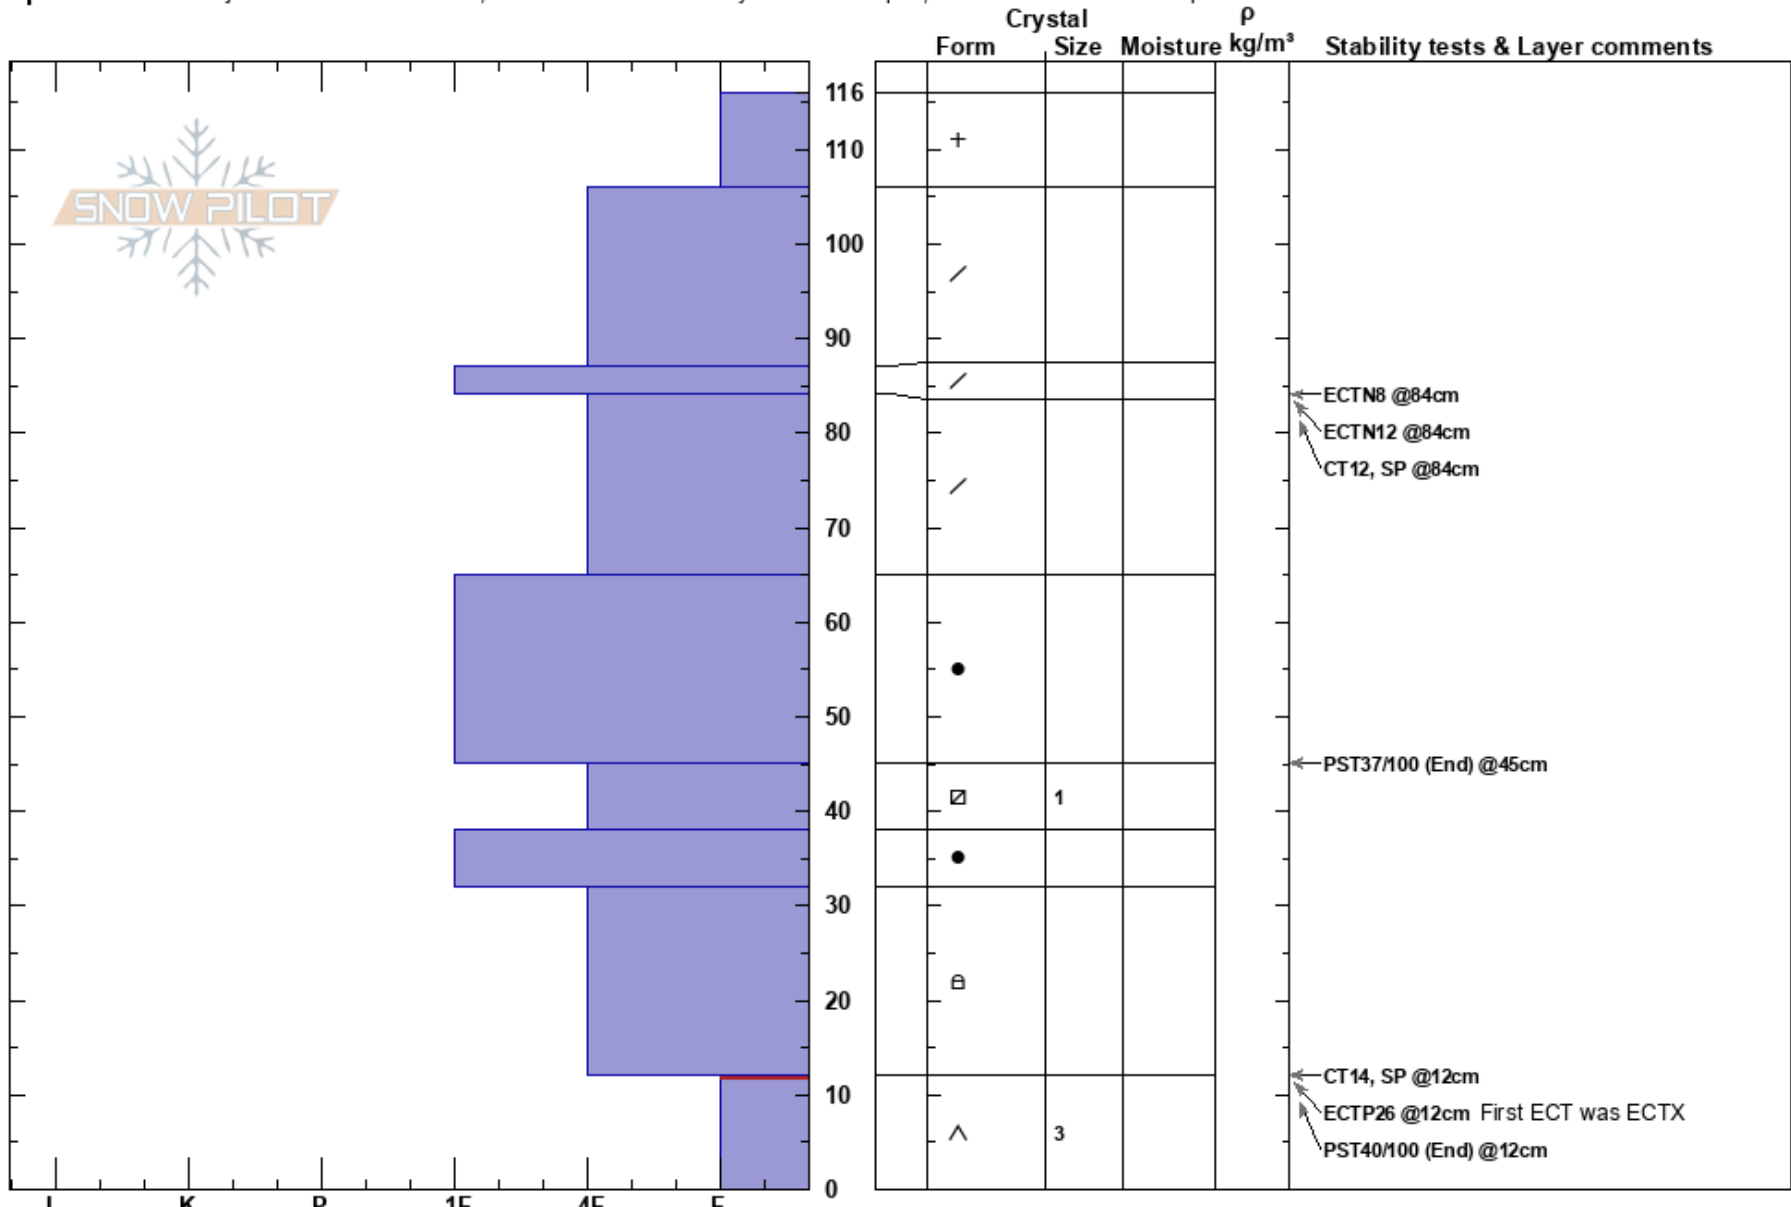

Prospect Mtn
 Sawatch
 CO
Elevation: 12000 ft
Aspect: 130°

Ian Hoyer
 01/15/2017 - 12:00pm
Co-ord: 39.26935N, -106.21855W
Slope Angle: 35°
Wind Loading:

Stability: Poor
Air Temperature: 30°F
Sky Cover: OVC
Precipitation: NO
Wind: Calm
HS: 116
Layer Notes:
 12-0cm: Problematic layer

Specifics: Pit is adjacent to avalanche: flank; Recent avalanche activity on similar slopes; Snowmobile tracks on slope

Notes: Avalanche was snowmobile triggered, two days before (1/13).