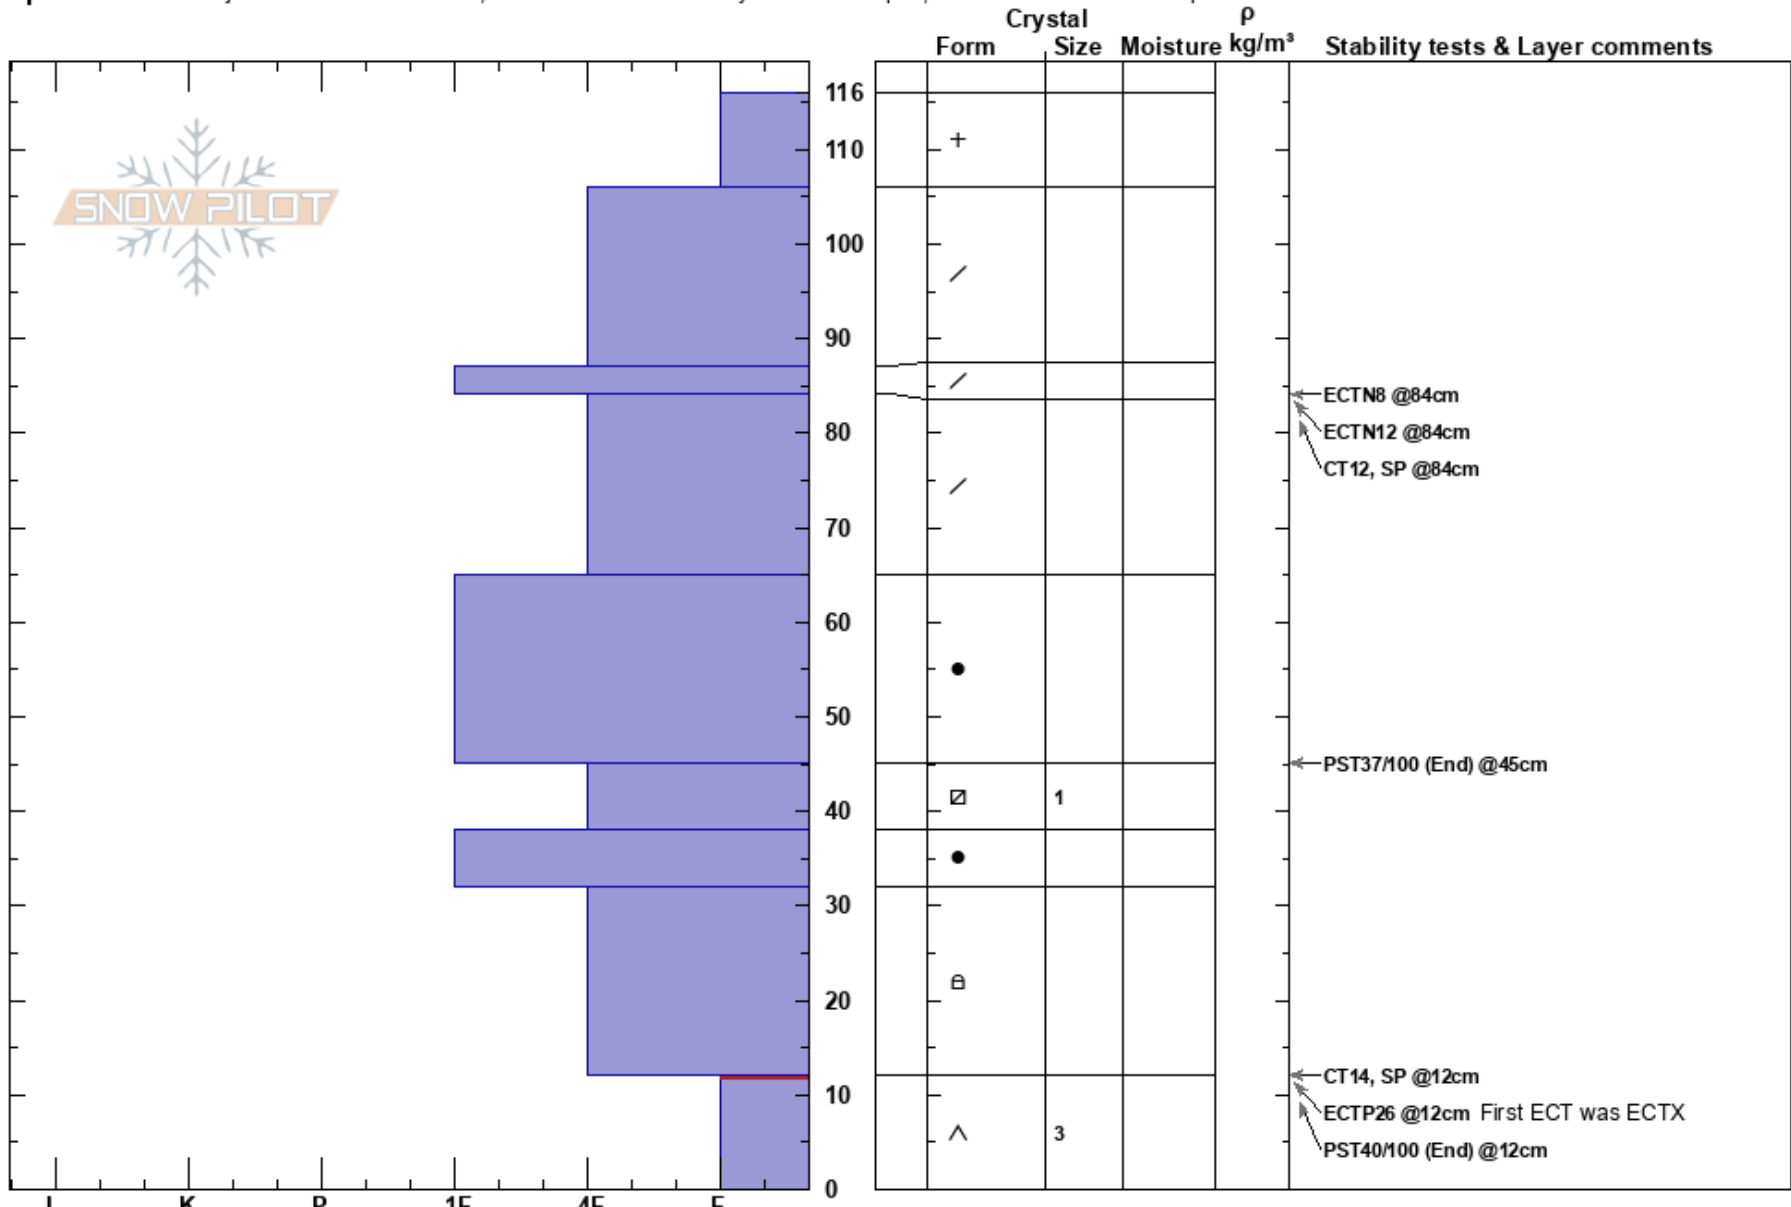

Prospect Mtn  
 Sawatch  
 CO  
 Elevation: 12000 ft  
 Aspect: 130°

Ian Hoyer  
 01/15/2017 - 12:00pm  
 Co-ord: 39.26935N, -106.21855W  
 Slope Angle: 35°  
 Wind Loading:

Stability: Poor  
 Air Temperature: 30°F  
 Sky Cover: OVC  
 Precipitation: NO  
 Wind: Calm

HS: 116  
 Layer Notes:  
 12-0cm: Problematic layer

Specifics: Pit is adjacent to avalanche: flank; Recent avalanche activity on similar slopes; Snowmobile tracks on slope

Notes: Avalanche was snowmobile triggered, two days before (1/13).