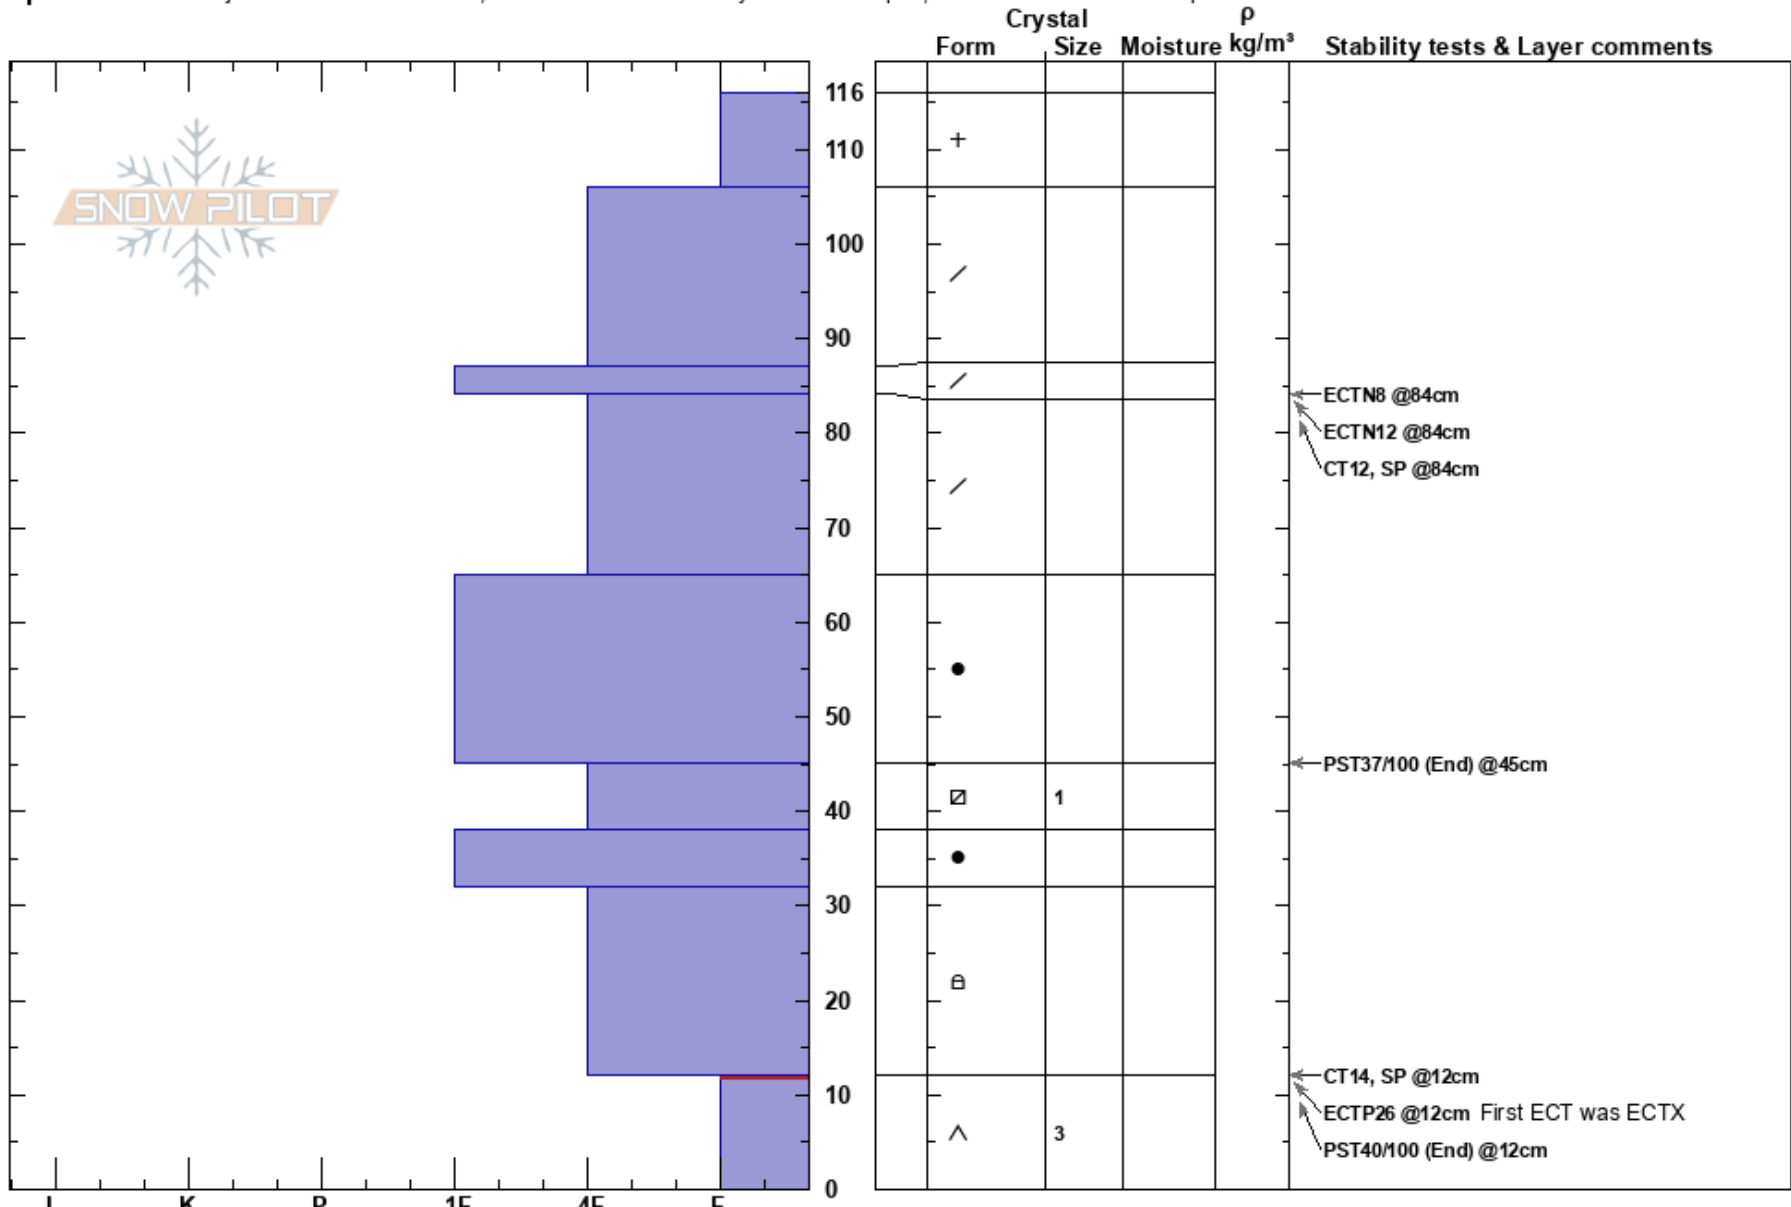

Prospect Mtn  
 Sawatch  
 CO  
 Elevation: 12000 ft  
 Aspect: 130°

Ian Hoyer  
 01/15/2017 - 12:00pm  
 Co-ord: 39.26935N, -106.21855W  
 Slope Angle: 35°  
 Wind Loading:

Stability: Poor  
 Air Temperature: 30°F  
 Sky Cover: OVC  
 Precipitation: NO  
 Wind: Calm

HS: 116  
 12-0cm: Problematic layer

Specifics: Pit is adjacent to avalanche: flank; Recent avalanche activity on similar slopes; Snowmobile tracks on slope

Notes: Avalanche was snowmobile triggered, two days before (1/13).