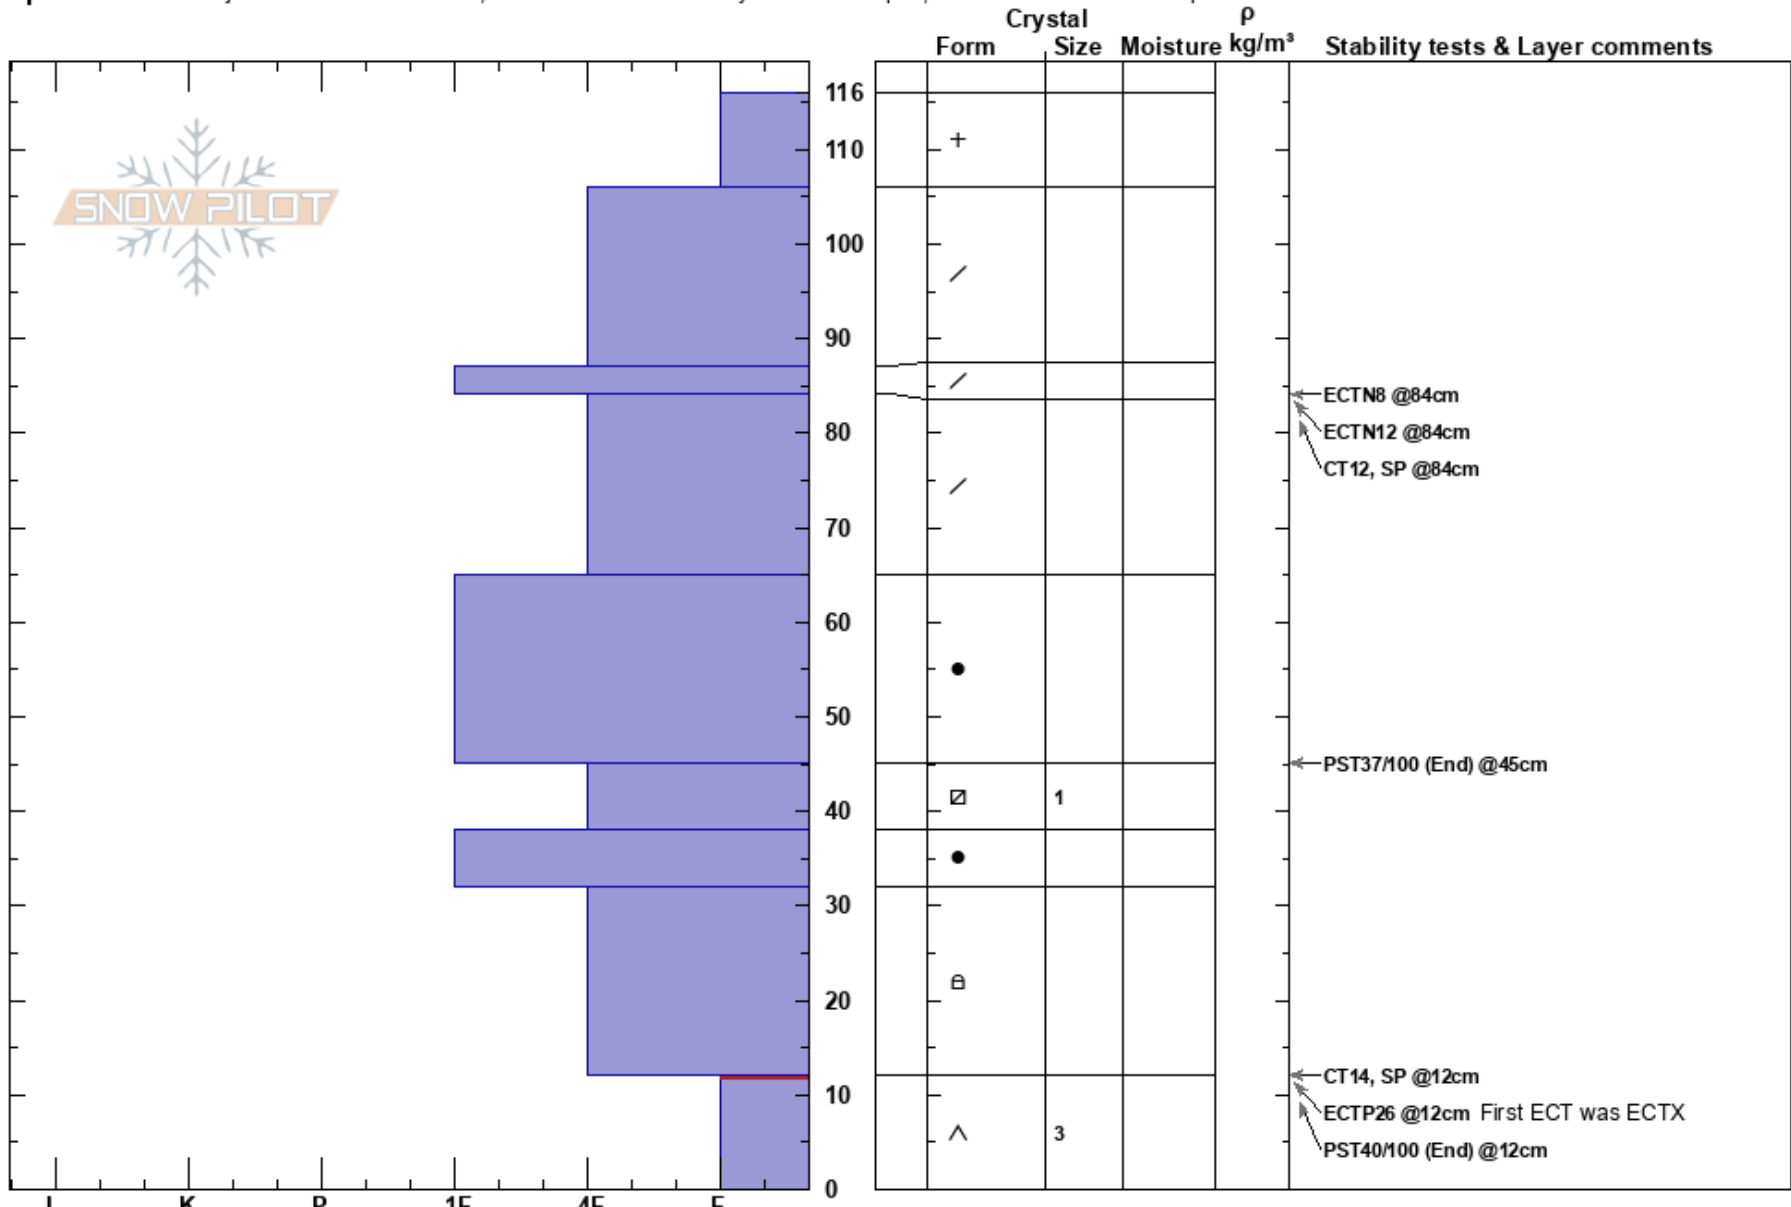

Prospect Mtn  
 Sawatch  
 CO  
**Elevation:** 12000 ft  
**Aspect:** 130°

Ian Hoyer  
 01/15/2017 - 12:00pm  
**Co-ord:** 39.26935N, -106.21855W  
**Slope Angle:** 35°  
**Wind Loading:**

**Stability:** Poor  
**Air Temperature:** 30°F  
**Sky Cover:** OVC  
**Precipitation:** NO  
**Wind:** Calm

**HS:** 116  
**Layer Notes:**  
 12-0cm: Problematic layer

**Specifics:** Pit is adjacent to avalanche: flank; Recent avalanche activity on similar slopes; Snowmobile tracks on slope

**Notes:** Avalanche was snowmobile triggered, two days before (1/13).