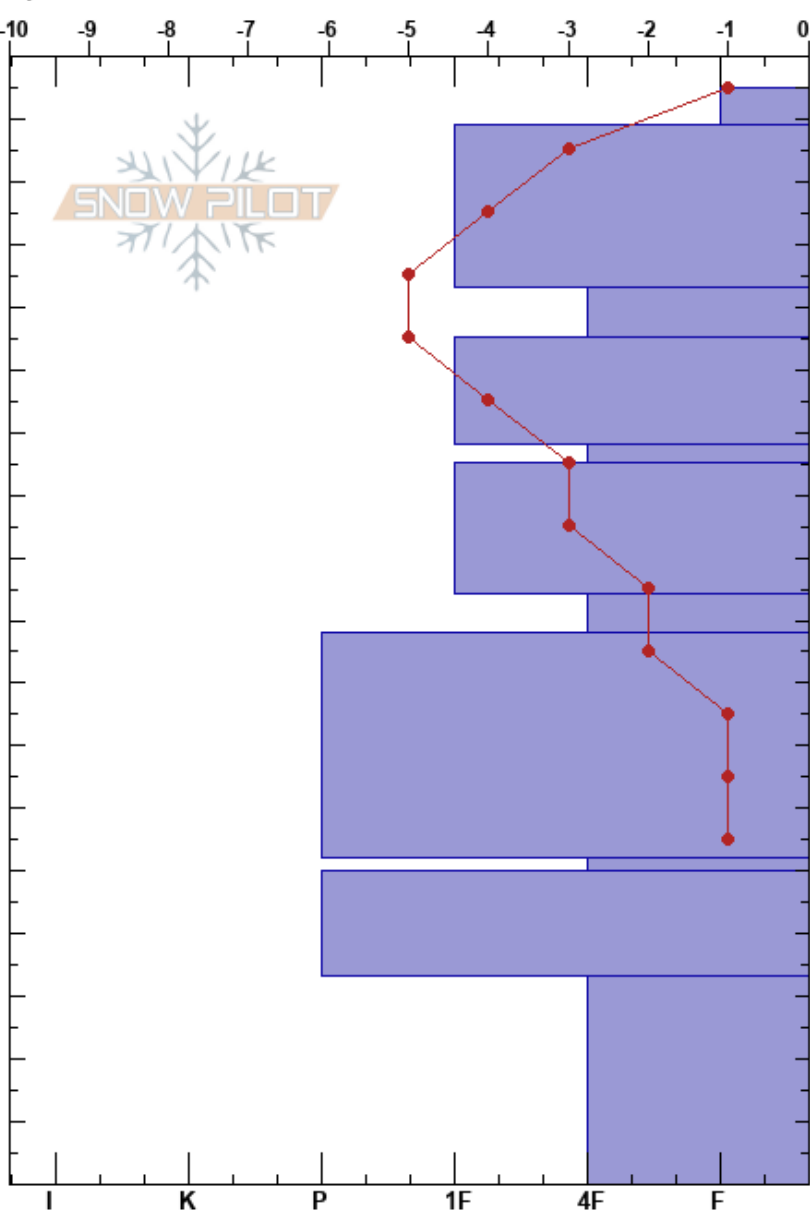

Nascar
 Bitterroot
 MT
 Elevation: 7000 ft
 Aspect: 95°

Ben Schmidt
 01/10/2019 - 12:00pm
 Co-ord: 46.63644N, -114.59954W
 Slope Angle: 22°
 Wind Loading:

Stability: **HS: 175** **Layer Notes:**
 Air Temperature: -1°C **PF: 38** 143-135cm: Problematic layer
 Sky Cover: OVC
 Precipitation: S2
 Wind: Calm

Specifics: Ski tracks on slope; We skied slope; Snowmobile tracks on slope

Elevation (cm)	Crystal		Moisture	ρ kg/m ³	Stability tests & Layer comments
	Form	Size			
175					
170					
160					
150					
140					← ECTN10 @143cm
130					← PST100/100 (End) @143cm
120					
110					
100					
90					
80					
70					
60					
50					← ECTN17 @135cm
40					
30					
20					
10					
0					