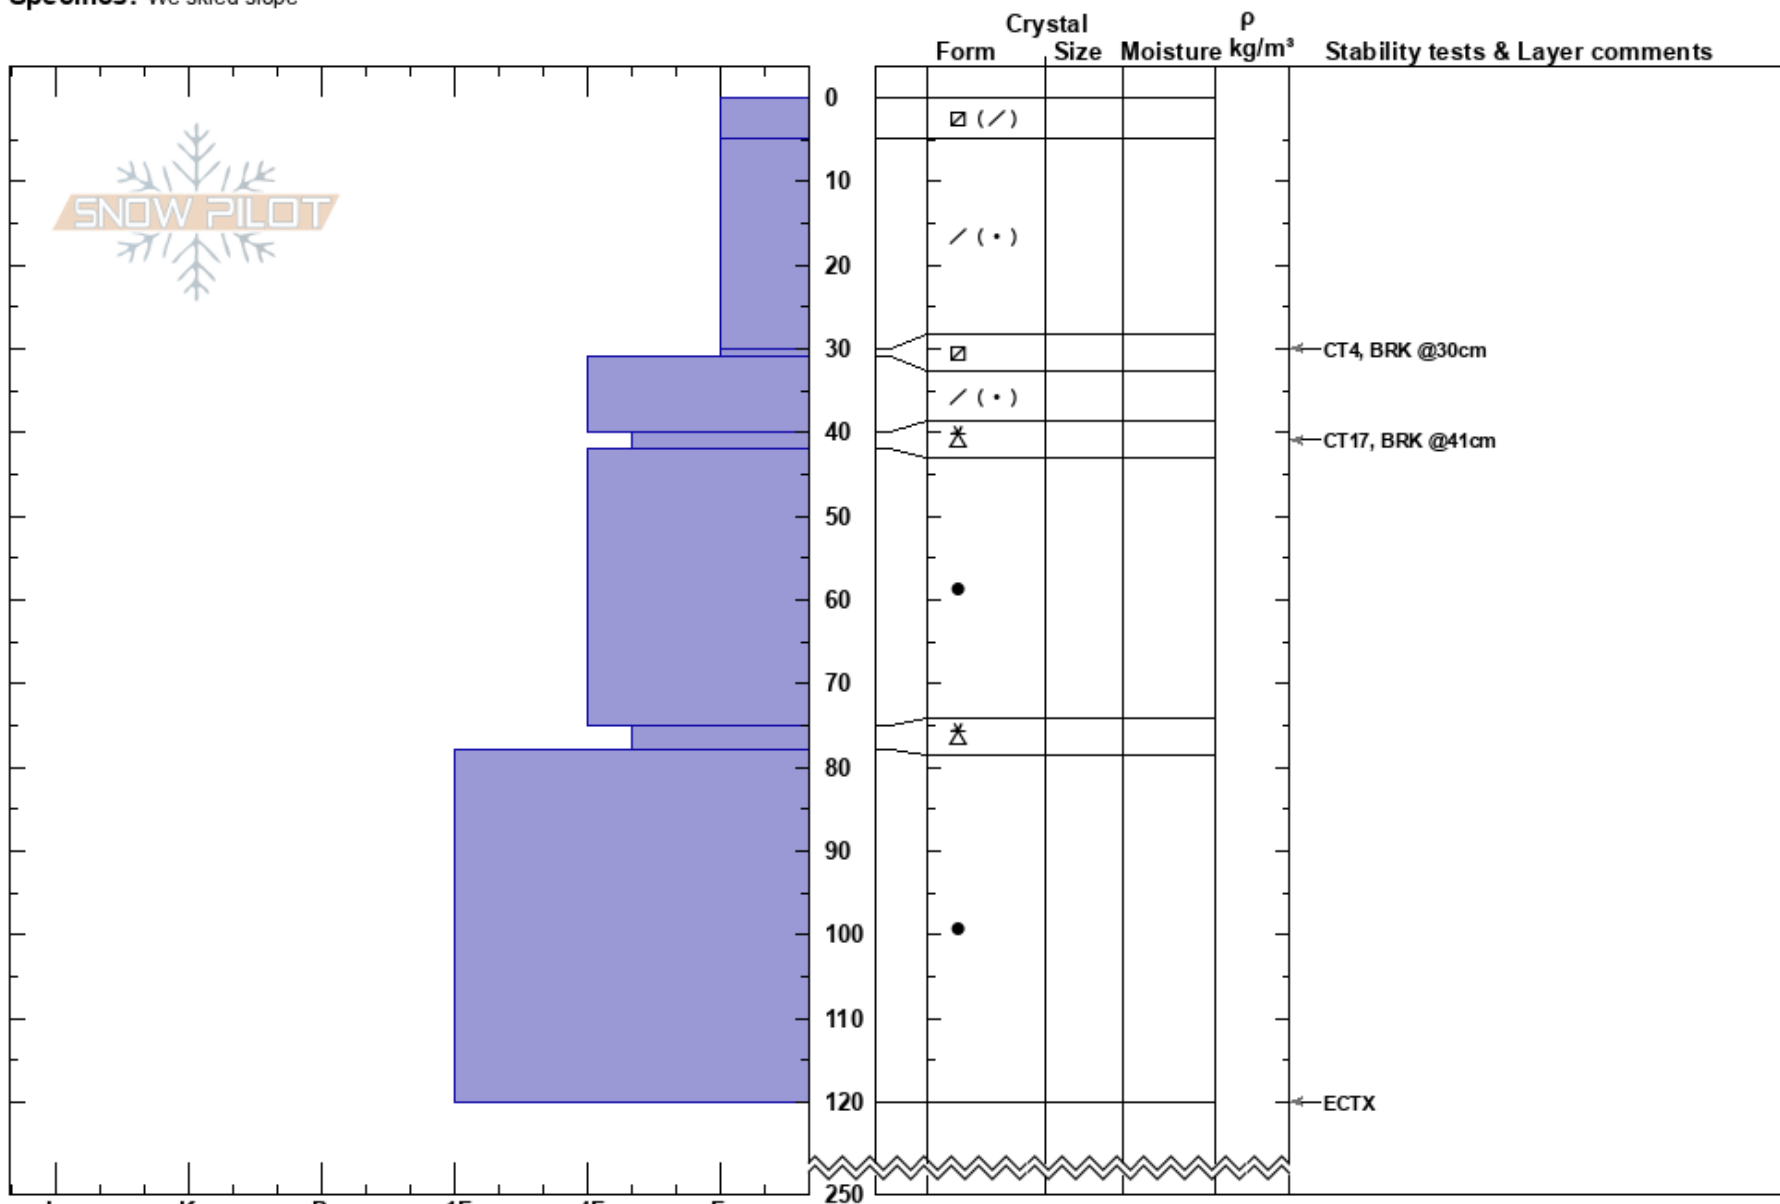

Cloudveil Terrain  
 Central Wasatch  
 UT  
**Elevation:** 10400 ft  
**Aspect:** SE  
**Specifics:** We skied slope

Cameron Banko  
 01/14/2017 - 10:30am  
**Co-ord:** 40.54027N, -111.64444W  
**Slope Angle:** 30°  
**Wind Loading:** previous

**Stability:** Very Good **HS:** 250 **Layer Notes:**  
**Air Temperature:** 32°C **PS:** 20 40-42cm: Problematic layer  
**Sky Cover:** CLR  
**Precipitation:** NO  
**Wind:** SW Calm

**Notes:** Clear w/ periods of very poor visibility due to rising valley cloud layers