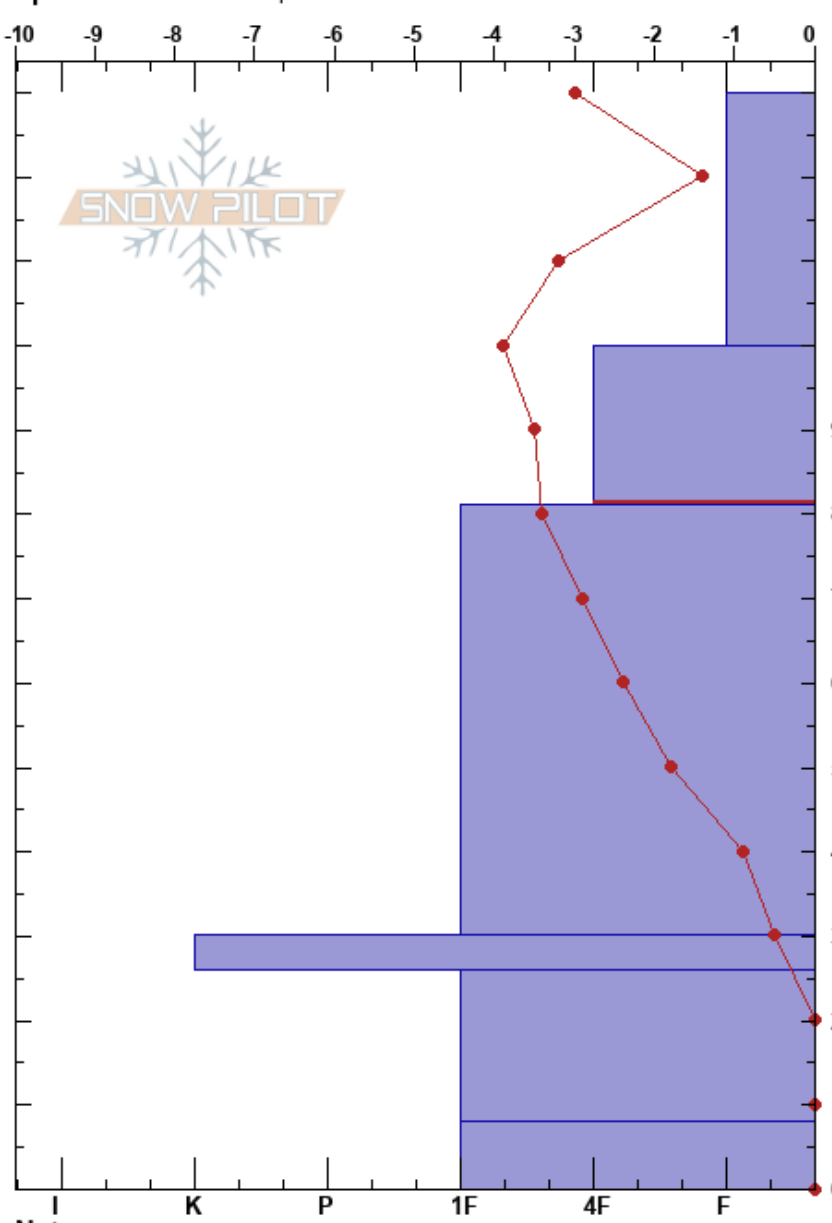

Poison Canyon 01162017
 Central Sierra
 CA
 Elevation: 7835 ft
 Aspect: 330°
 Specifics: We skied slope

Michael McCarthy
 01/16/2017 - 1:20pm
 Co-ord: 38.48720N, -120.01186W
 Slope Angle: 15°
 Wind Loading: previous

Stability: Very Good
 Air Temperature: 1°C
 Sky Cover: CLR
 Precipitation: NO
 Wind: SE Light Breeze

PF: 20
 Layer Notes:
 100-81cm: Problematic layer

Form	Crystal		ρ kg/m ³	Stability tests & Layer comments
	Size	Moisture		
/	2			
•	1			← CT20, Q2 @100cm
•	1			
■	2			
⊗				
•				