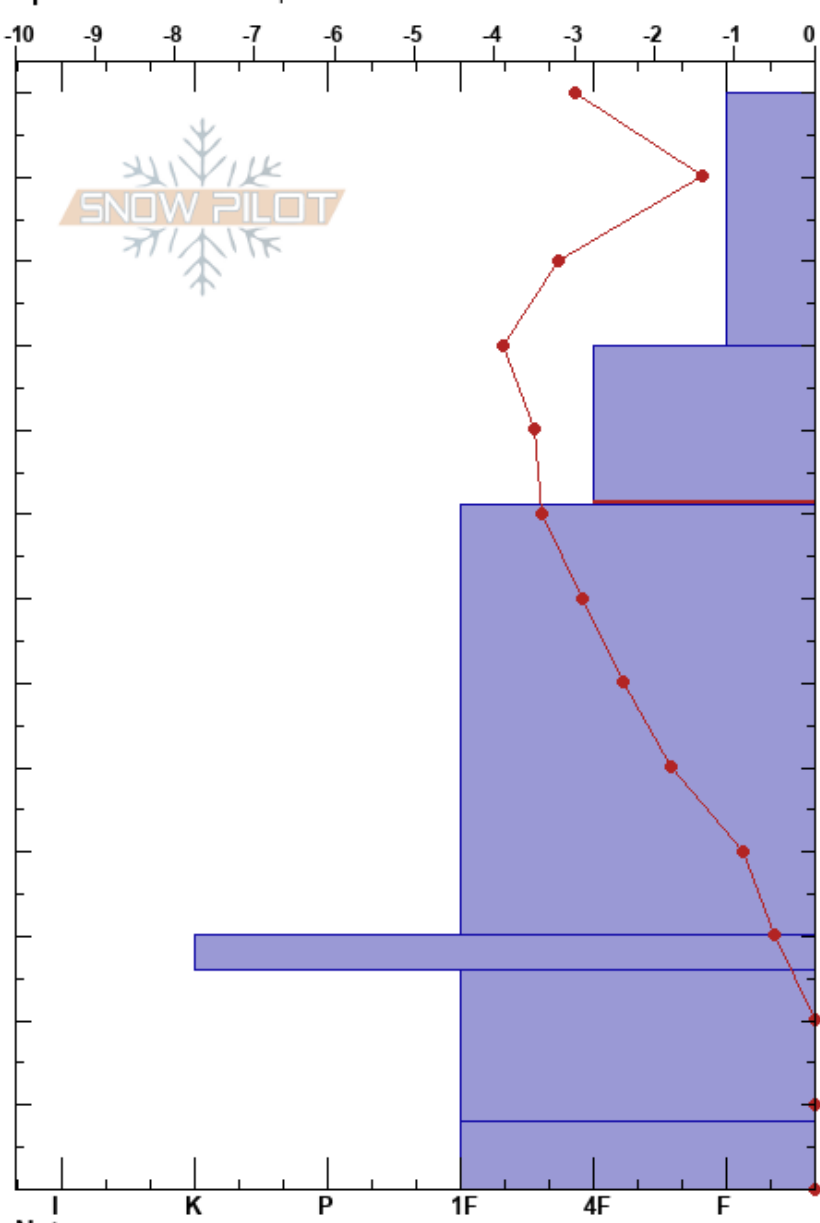

Poison Canyon 01162017
 Central Sierra
 CA
 Elevation: 7835 ft
 Aspect: 330°
 Specifics: We skied slope

Michael McCarthy
 01/16/2017 - 1:20pm
 Co-ord: 38.48720N, -120.01186W
 Slope Angle: 15°
 Wind Loading: previous

Stability: Very Good
 Air Temperature: 1°C
 Sky Cover: CLR
 Precipitation: NO
 Wind: SE Light Breeze

PF: 20
 Layer Notes:
 100-81cm: Problematic layer

Form	Crystal		Moisture	ρ kg/m ³	Stability tests & Layer comments
	Size				
/	2				
•	1				← CT20, Q2 @100cm
•	1				
■	2				
⊗					
•					