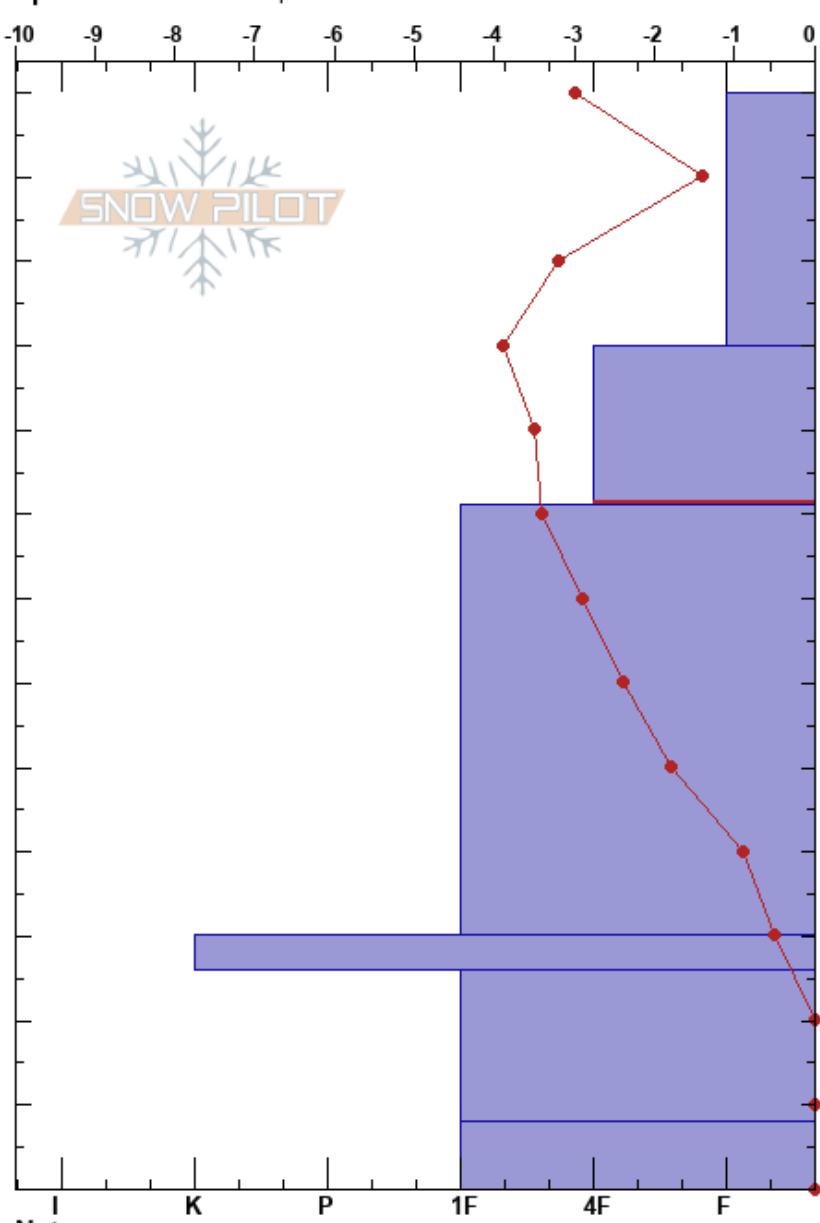

Poison Canyon 01162017
 Central Sierra
 CA
 Elevation: 7835 ft
 Aspect: 330°
 Specifics: We skied slope

Michael McCarthy
 01/16/2017 - 1:20pm
 Co-ord: 38.48720N, -120.01186W
 Slope Angle: 15°
 Wind Loading: previous

Stability: Very Good
 Air Temperature: 1°C
 Sky Cover: CLR
 Precipitation: NO
 Wind: SE Light Breeze

PF: 20
 Layer Notes:
 100-81cm: Problematic layer

Form	Crystal		ρ kg/m ³	Stability tests & Layer comments
	Size	Moisture		
/	2			
•	1			← CT20, Q2 @100cm
•	1			
■	2			
⊗				
•				