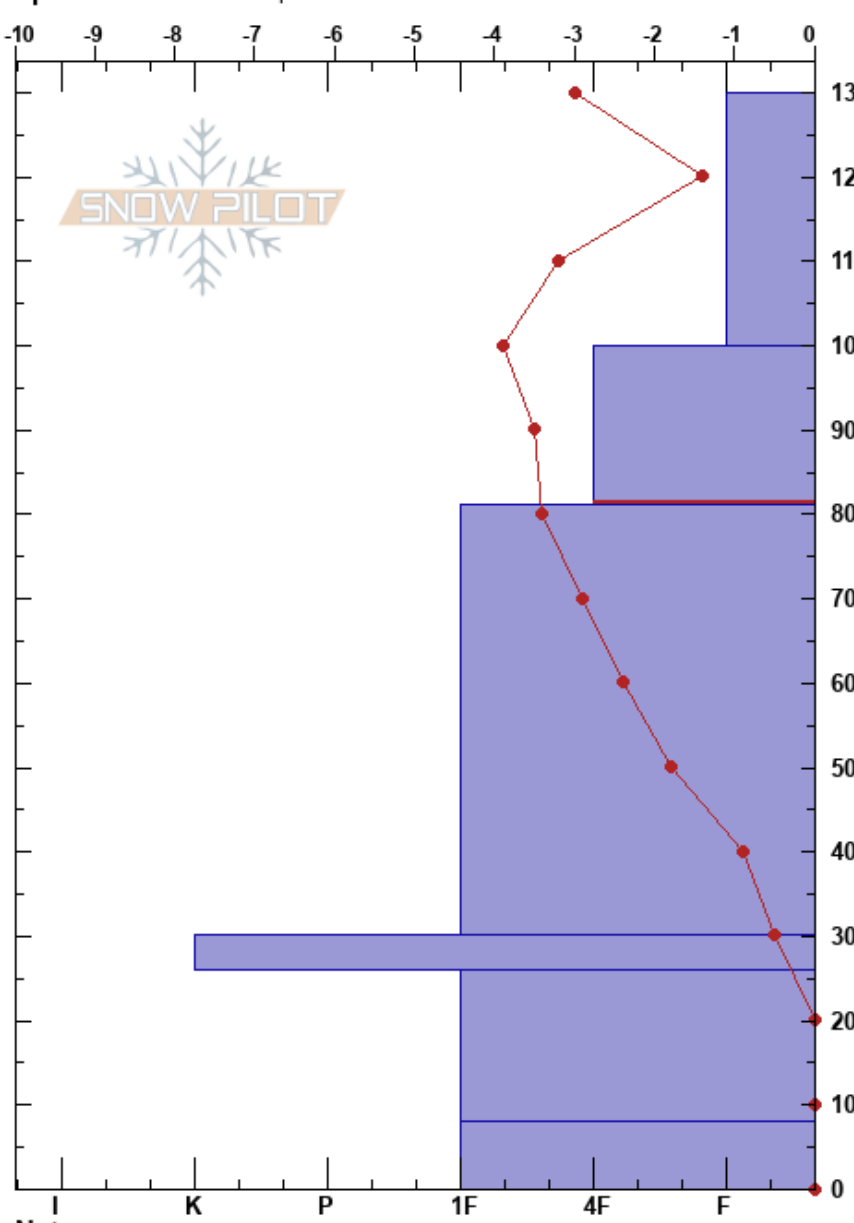

Poison Canyon 01162017
 Central Sierra
 CA
 Elevation: 7835 ft
 Aspect: 330°
 Specifics: We skied slope

Michael McCarthy
 01/16/2017 - 1:20pm
 Co-ord: 38.48720N, -120.01186W
 Slope Angle: 15°
 Wind Loading: previous

Stability: Very Good
 Air Temperature: 1°C
 Sky Cover: CLR
 Precipitation: NO
 Wind: SE Light Breeze

PF: 20
 Layer Notes:
 100-81cm: Problematic layer

Form	Crystal		ρ kg/m ³	Stability tests & Layer comments
	Size	Moisture		
/	2			
•	1			← CT20, Q2 @100cm
•	1			
■	2			
⊗				
•				