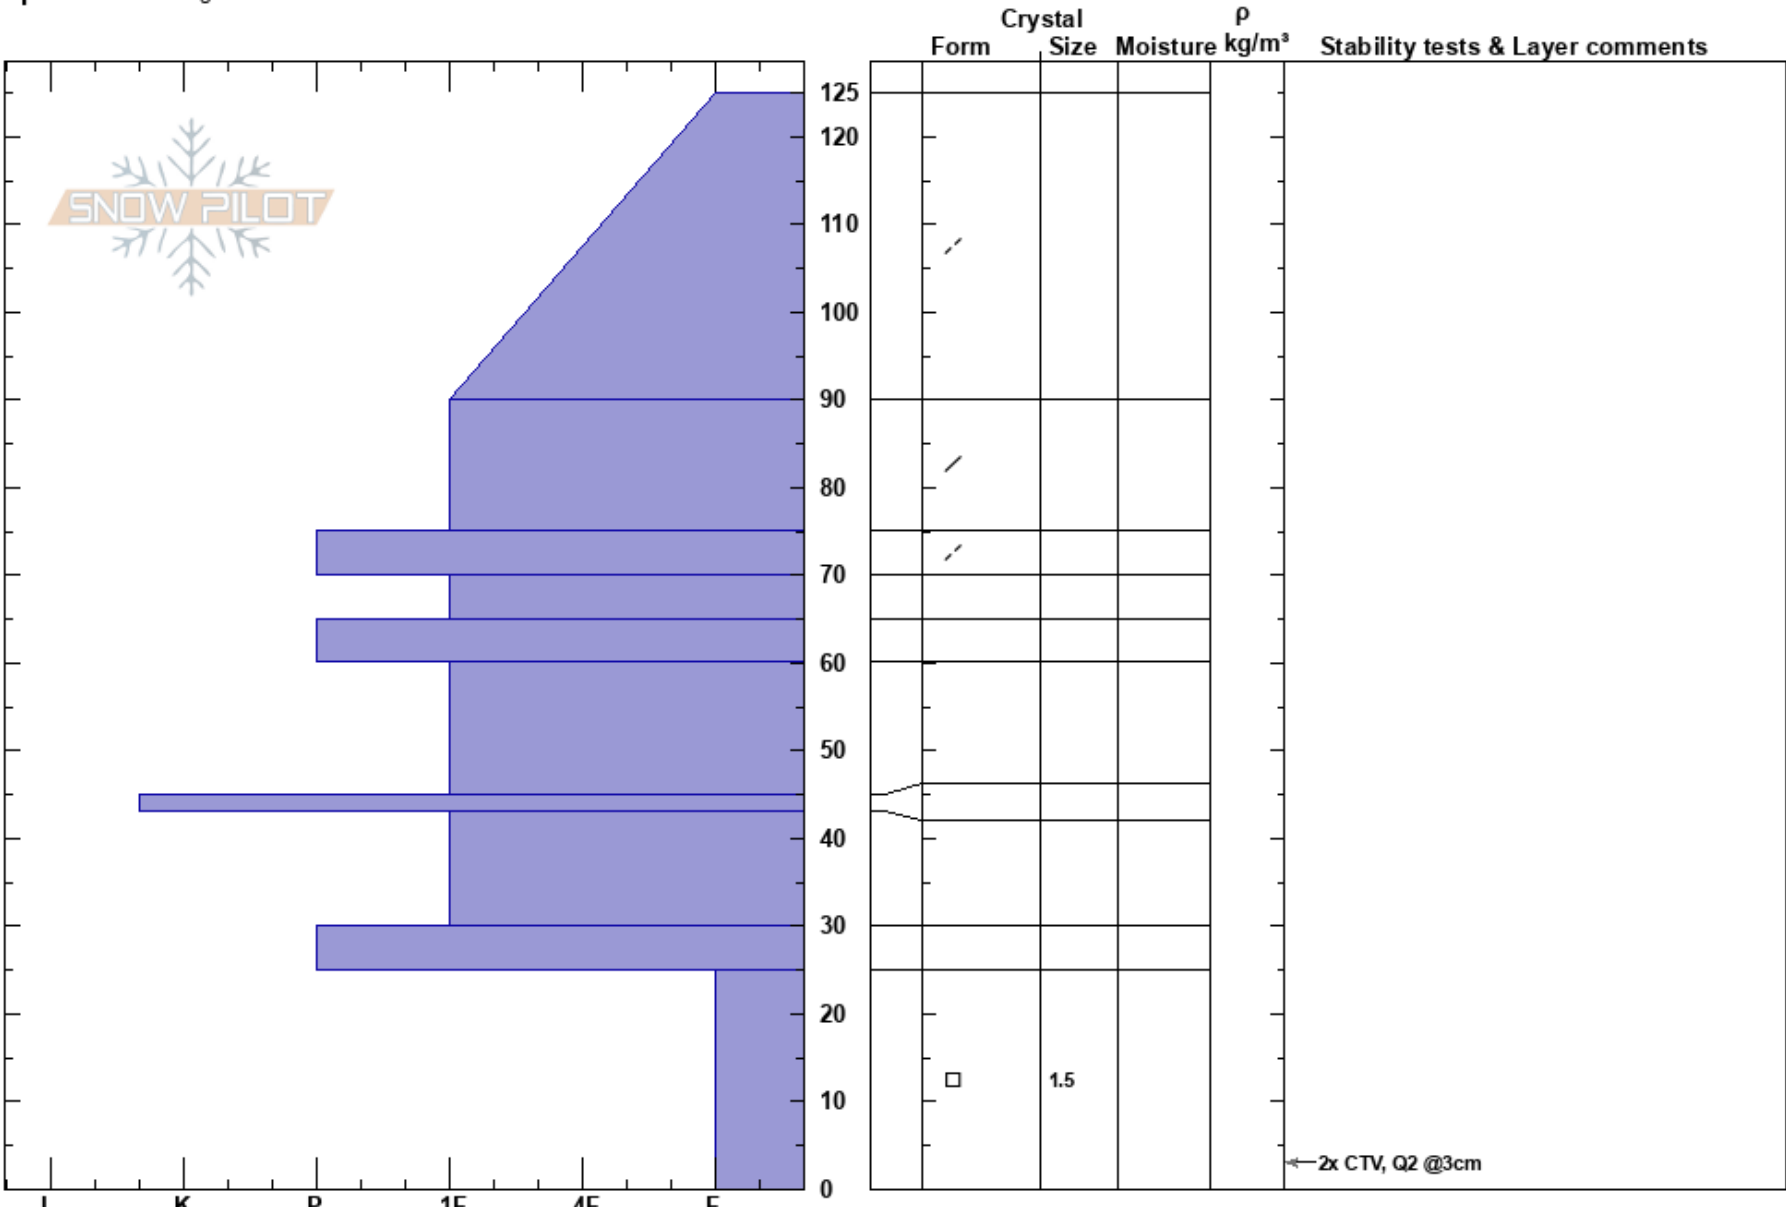

Castle Rock
 Madison Range-N
 MT
 Elevation: 9740 ft
 Aspect: 76°
 Specifics: Pit dug in a Ski Area

Aaron Rains
 01/14/2017 - 7:00am
 Co-ord: 45.28219N, -111.44218W
 Slope Angle: 37°
 Wind Loading:

Stability: **HS: 125**
 Air Temperature: -4.5°C **PS: 35** 25-0cm: Problematic layer
 Sky Cover: CLR
 Precipitation: NO
 Wind: Calm