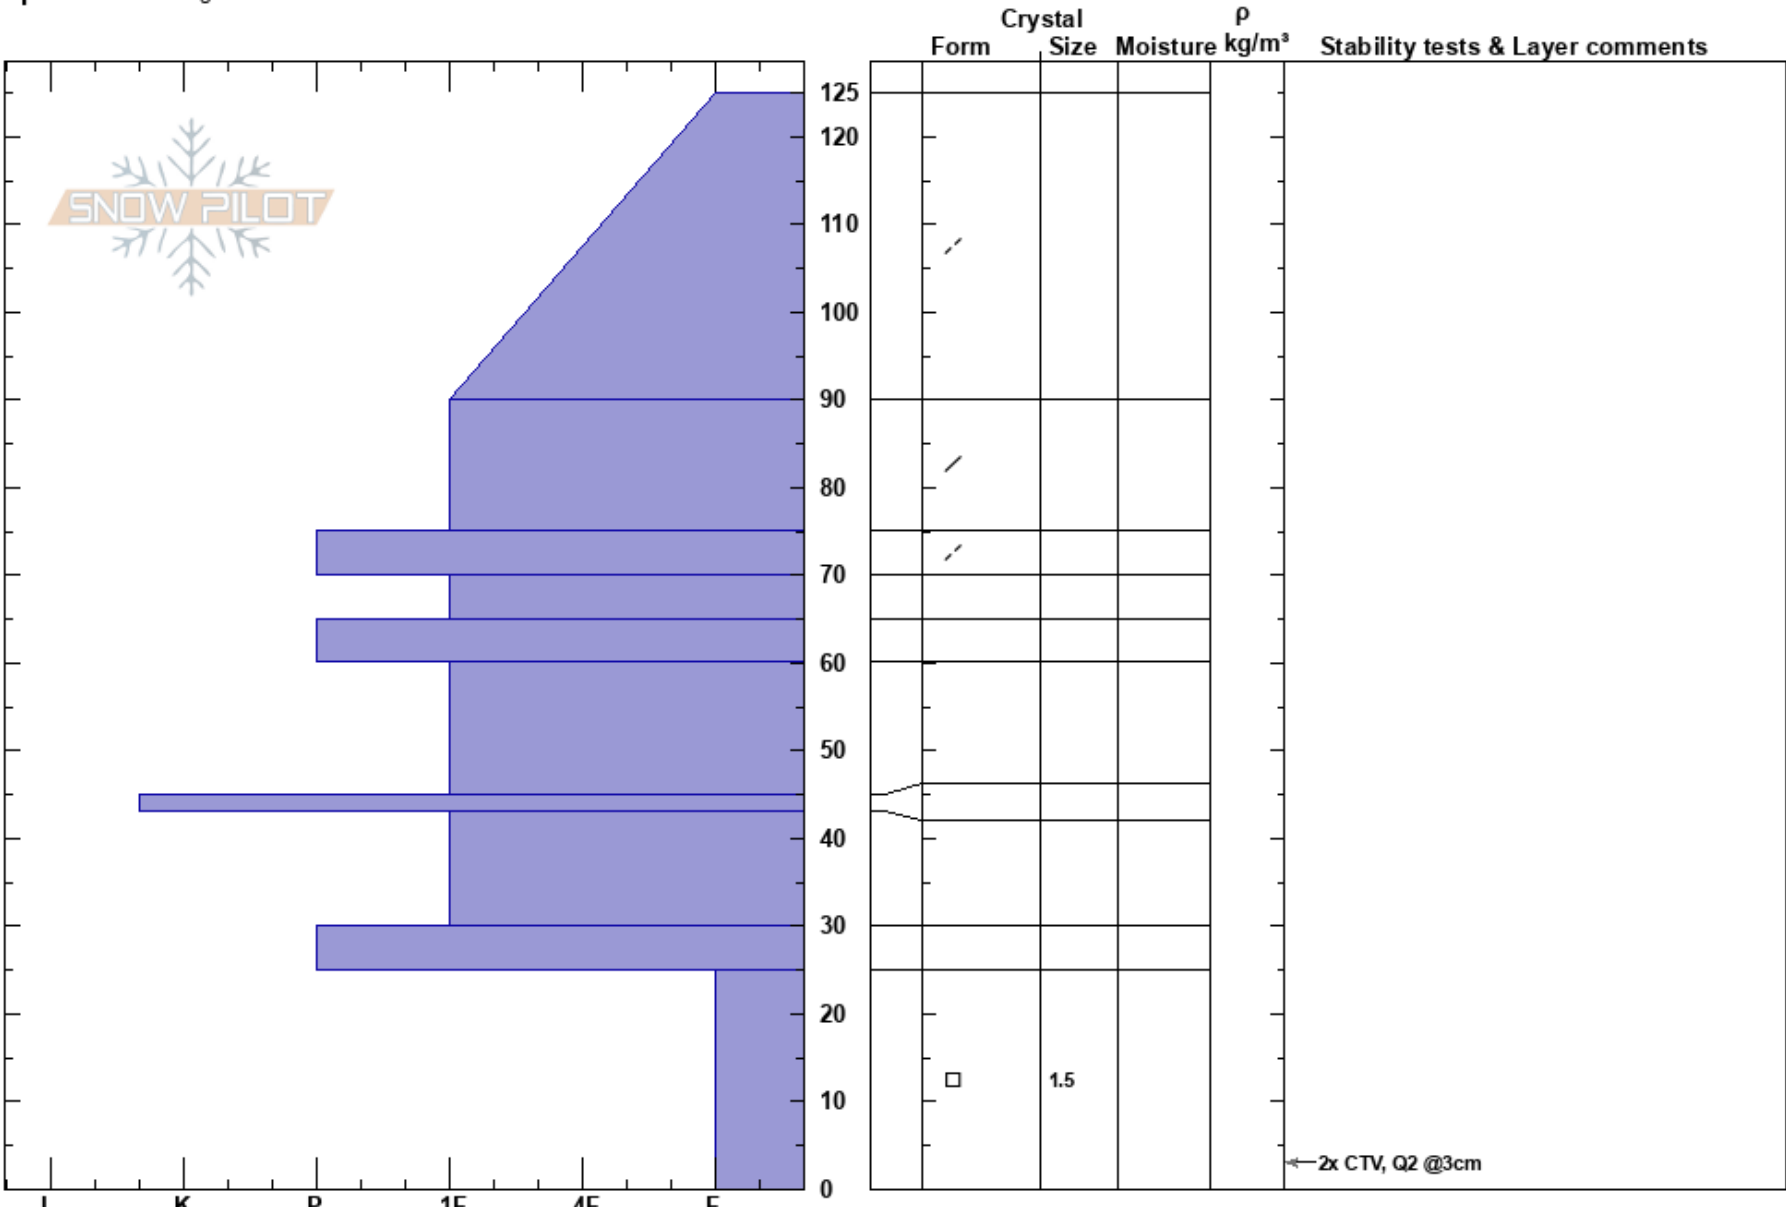

Castle Rock  
 Madison Range-N  
 MT  
 Elevation: 9740 ft  
 Aspect: 76°  
 Specifics: Pit dug in a Ski Area

Aaron Rains  
 01/14/2017 - 7:00am  
 Co-ord: 45.28219N, -111.44218W  
 Slope Angle: 37°  
 Wind Loading:

Stability: **HS: 125**  
 Air Temperature: -4.5°C **PS: 35** 25-0cm: Problematic layer  
 Sky Cover: CLR  
 Precipitation: NO  
 Wind: Calm

Notes: