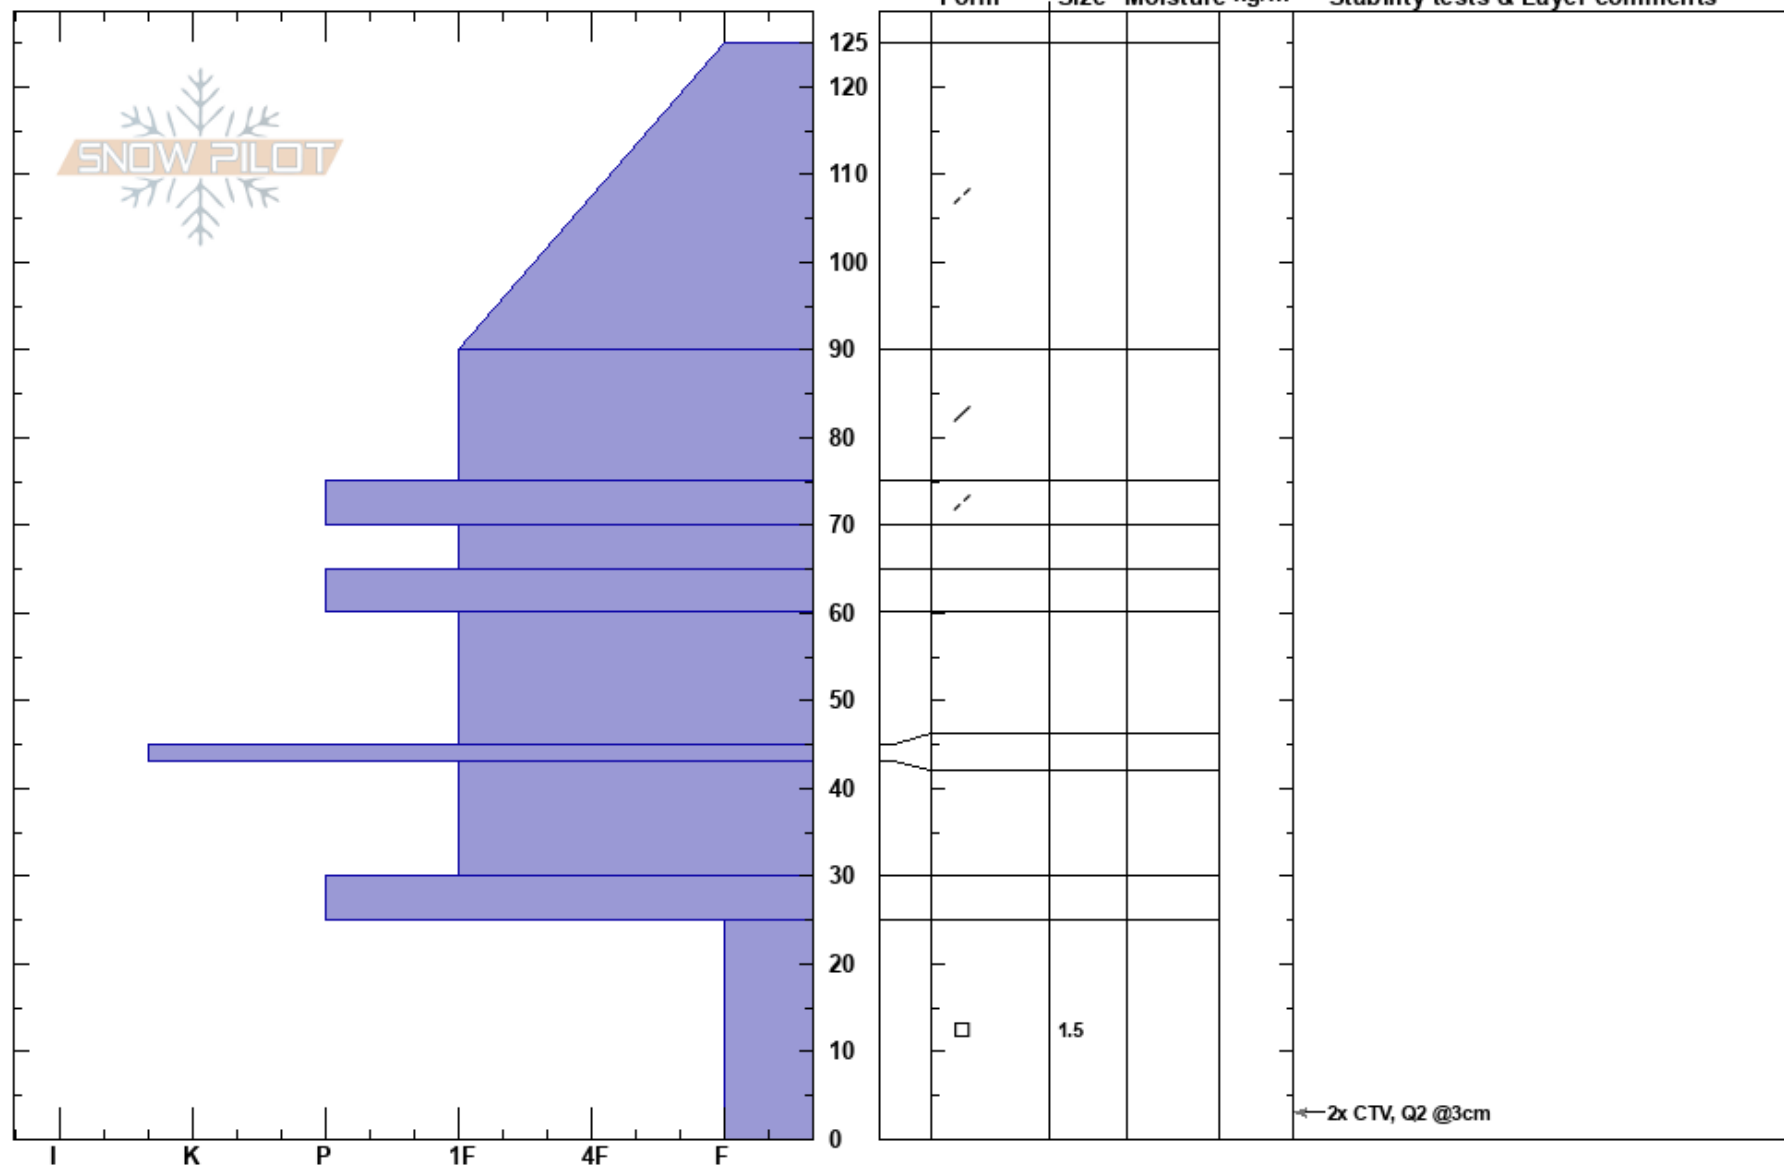

Castle Rock
 Madison Range-N
 MT
 Elevation: 9740 ft
 Aspect: 76°
 Specifics: Pit dug in a Ski Area

Aaron Rains
 01/14/2017 - 7:00am

Co-ord: 45.28219N, -111.44218W

Slope Angle: 37°

Wind Loading:

Stability:

Air Temperature: -4.5°C HS: 125 PS: 35 25-0cm: Problematic layer

Sky Cover: CLR

Precipitation: NO

Wind: Calm

← 2x CTV, Q2 @3cm

Notes: