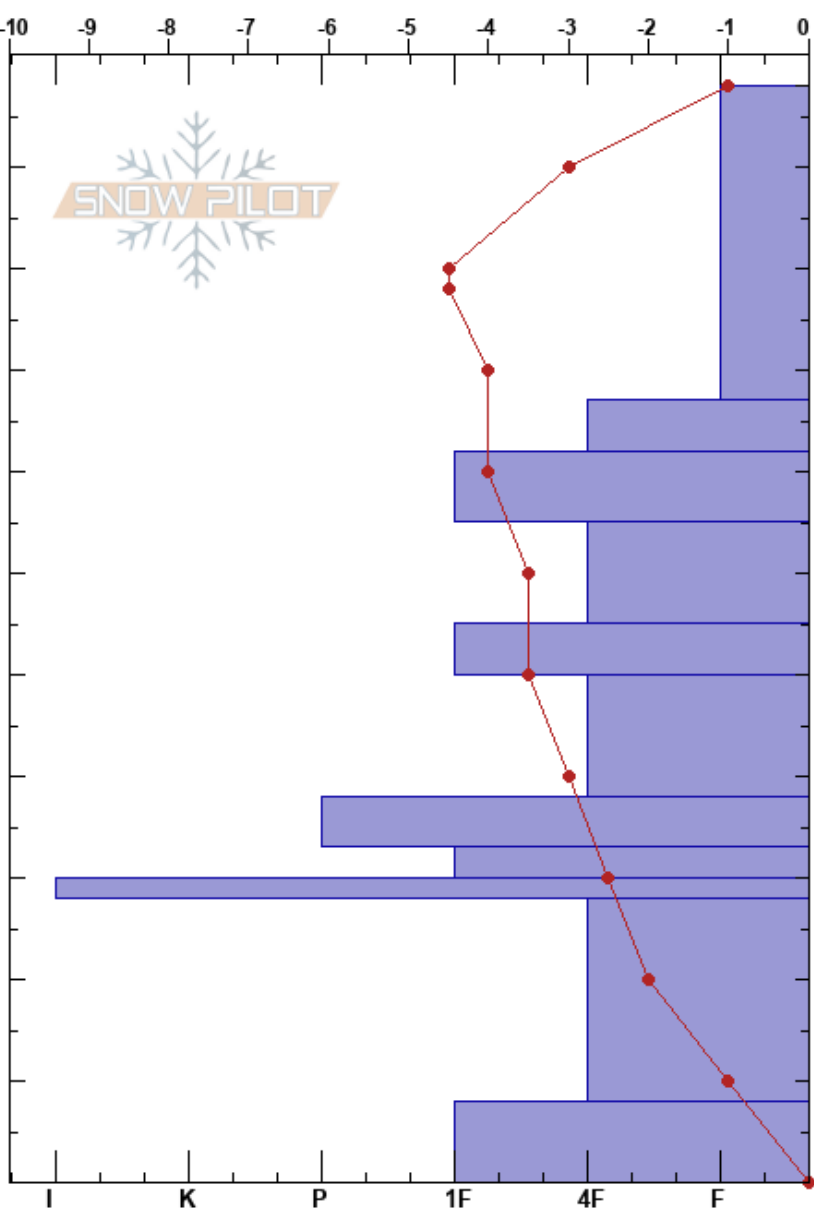

Southside  
 San Francisco Peaks  
 AZ  
 Elevation: 11500 ft  
 Aspect: 225°

James Foulks  
 01/15/2017 - 1:00pm  
 Co-ord: 35.32532N, -111.68439W  
 Slope Angle: 30°  
 Wind Loading: yes

Stability: **HS:108**  
 Air Temperature: -3.5°C PF: 70  
 Sky Cover: OVC  
 Precipitation: S-1  
 Wind: Calm

Layer Notes:

Specifics: Ski tracks on slope; We skied slope

Elevation (cm)	Crystal		$\rho$ kg/m <sup>3</sup>	Stability tests & Layer comments
	Form	Size		
108				
90	*	1		
77	/	1		← ECTN20 @77cm ← STH @77cm
70	=	1		← CT10, Q3 @77cm ← CT14, Q3 @77cm
60	⊖	1		
50	⊖	0.3		
40	⊖	1		
35	⊖	1		
30	■			
20	□	1		
10	^	2		
0				

Notes: JAN Level 1 class - Group A pit